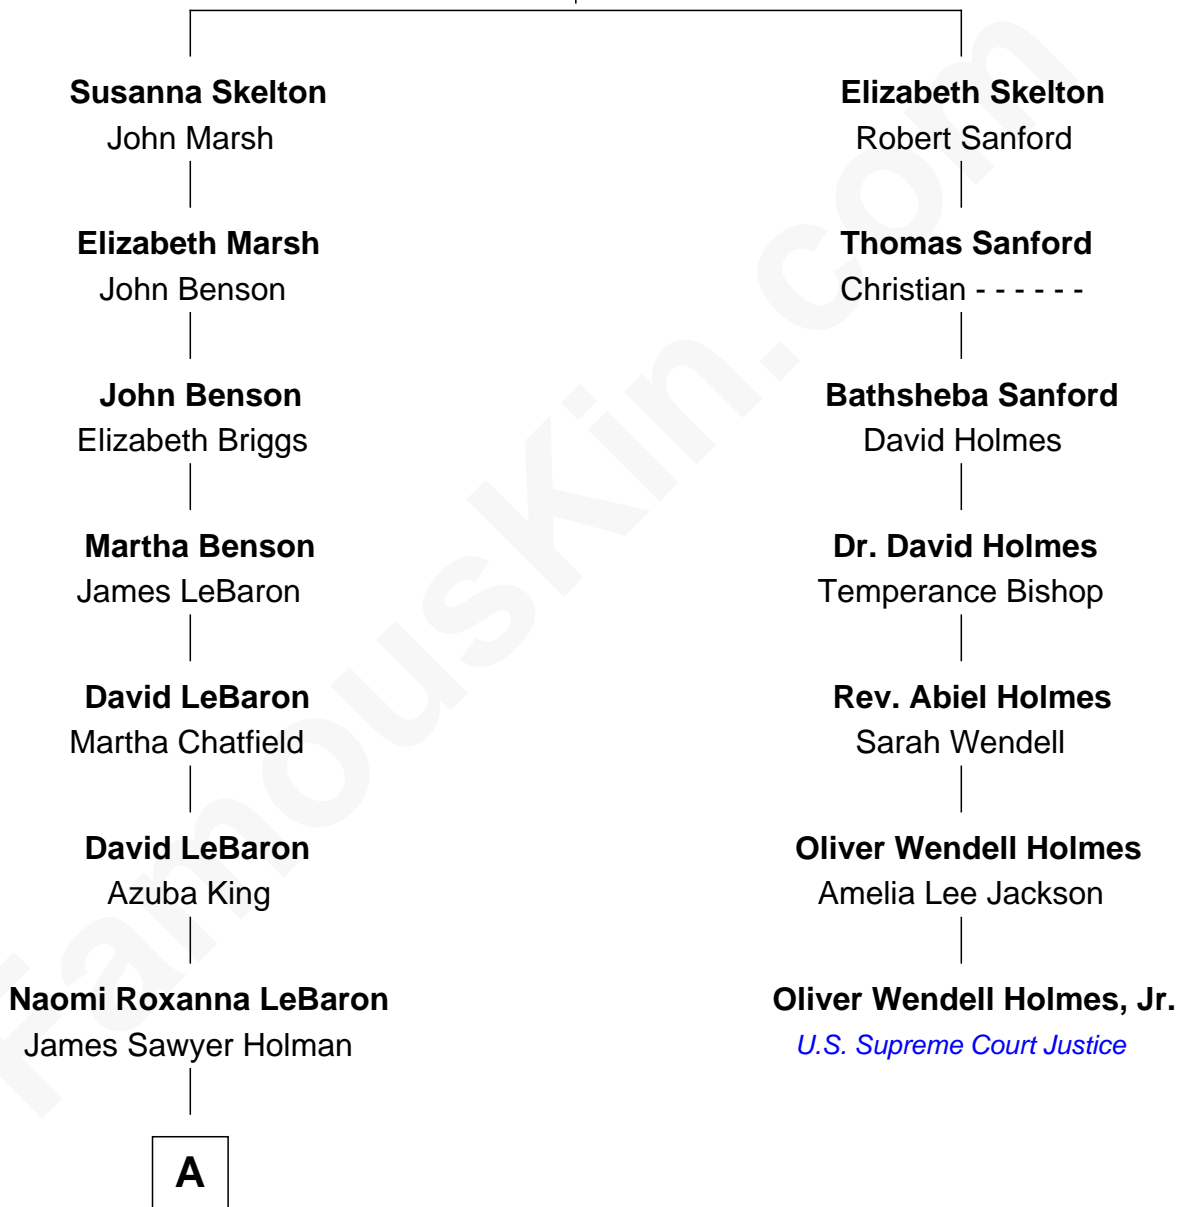

## Relationship Chart of Elizabeth Smart

Founder of Elizabeth Smart Foundation

6th cousin 6 times removed of

**Oliver Wendell Holmes, Jr.**  
U.S. Supreme Court Justice

**Rev. Samuel Skelton**  
Susanna Travis

**A**

—  
**Harriet Naomi Holman**  
Benjamin Franklin Johnson

—  
**Seth Jedidiah Johnson**  
Polly Elizabeth Richmond

—  
**Genevieve Johnson**  
Archibald Newel Pettit

—  
**Genevieve Pettit**  
Myron LeGrande Francom

—  
**Lois Ann Francom**  
Edward Sharp Smart

—  
**Elizabeth Smart**  
*Child Safety Activist*