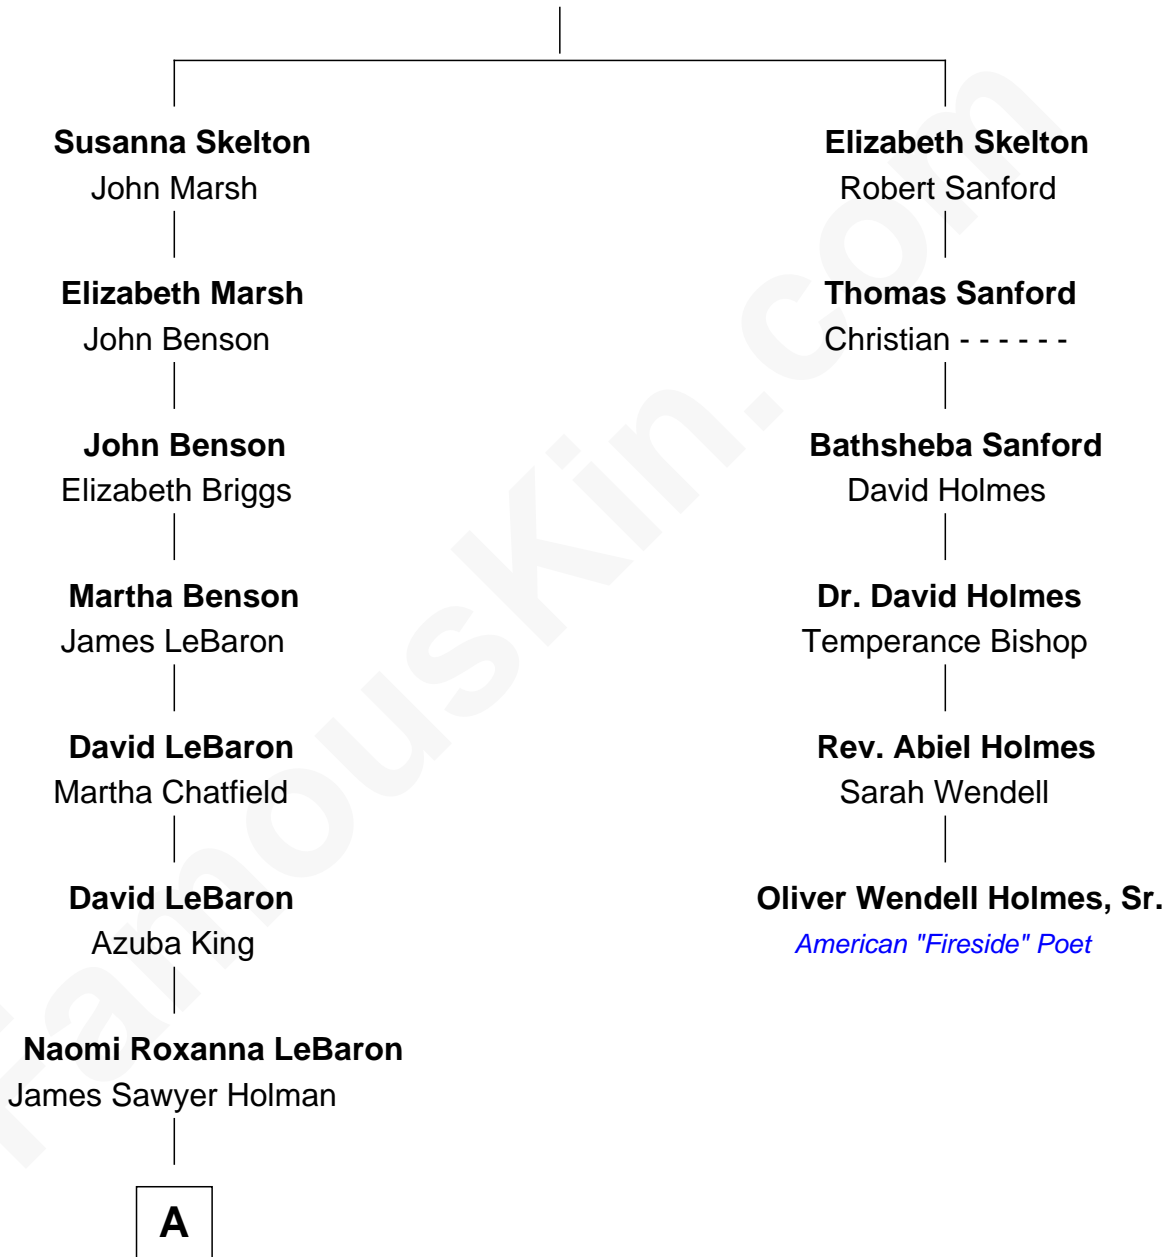

FamousKin.com

Relationship Chart of Elizabeth Smart

Founder of Elizabeth Smart Foundation

5th cousin 7 times removed of

Oliver Wendell Holmes, Sr.
American "Fireside" Poet

Rev. Samuel Skelton
Susanna Travis

A

—
Harriet Naomi Holman
Benjamin Franklin Johnson

—
Seth Jedidiah Johnson
Polly Elizabeth Richmond

—
Genevieve Johnson
Archibald Newel Pettit

—
Genevieve Pettit
Myron LeGrande Francom

—
Lois Ann Francom
Edward Sharp Smart

—
Elizabeth Smart
Child Safety Activist