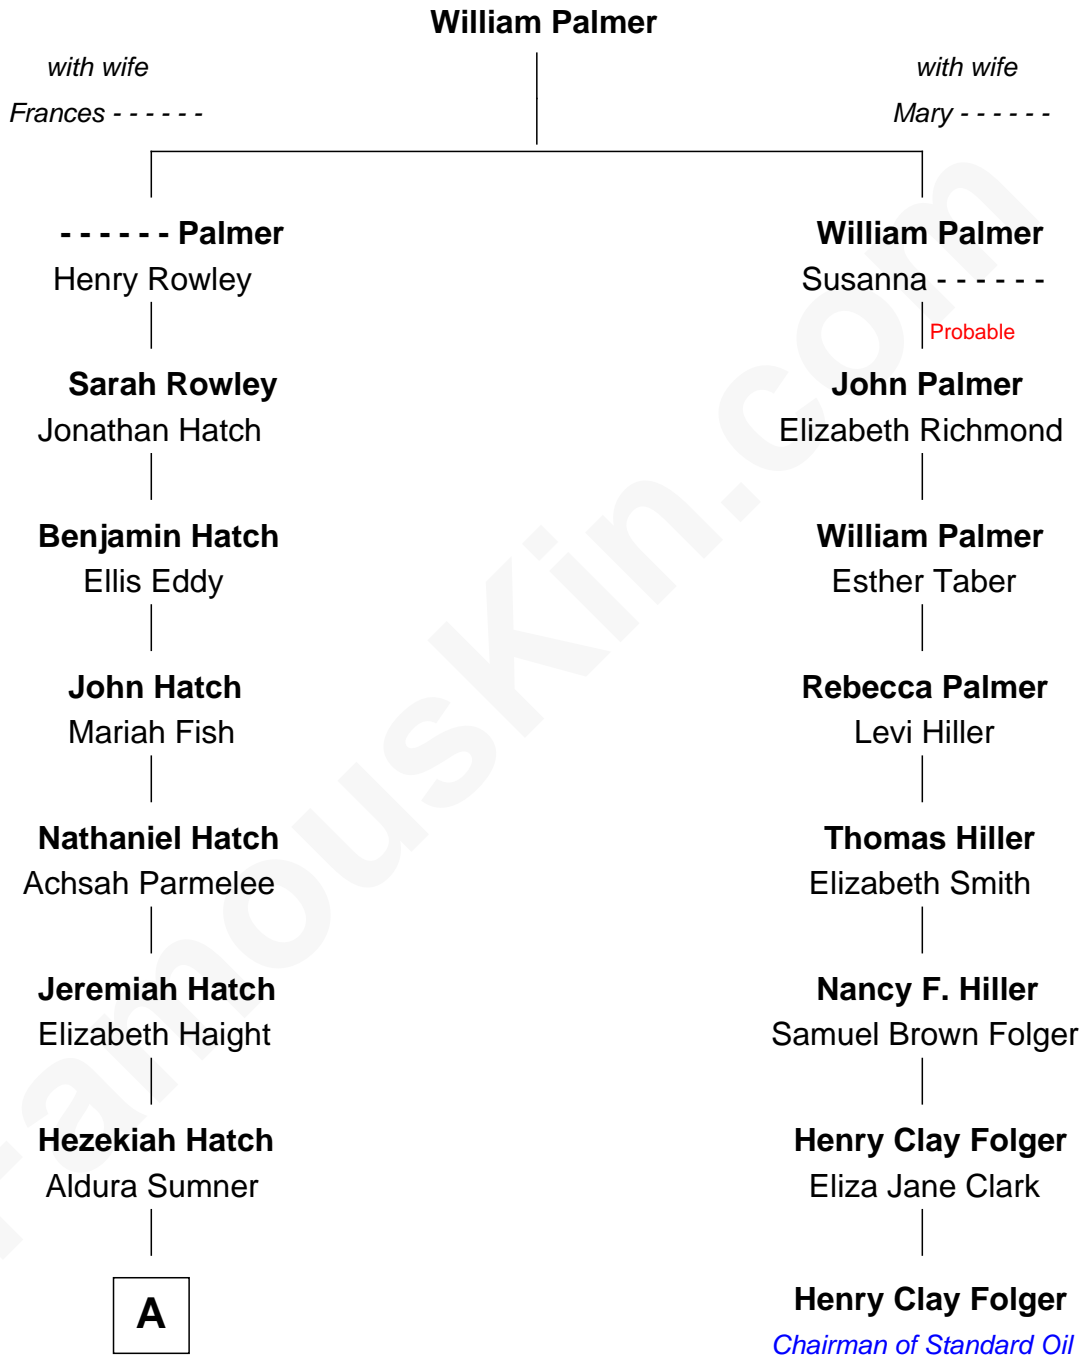

FamousKin.com

Relationship Chart of Elizabeth Smart

Founder of Elizabeth Smart Foundation

7th cousin 5 times removed of

Henry Clay Folger

Founder of Folger Shakespeare Library and Chairman of Standard Oil

A

—
Lorenzo Hill Hatch

Catherine Karren

—
Catherine Alvenia Hatch

Thomas Hayter Smart

—
Junius Hatch Smart

Avon Rich

—
Dr. Charles Rich Smart

Dorotha Jeanne Sharp