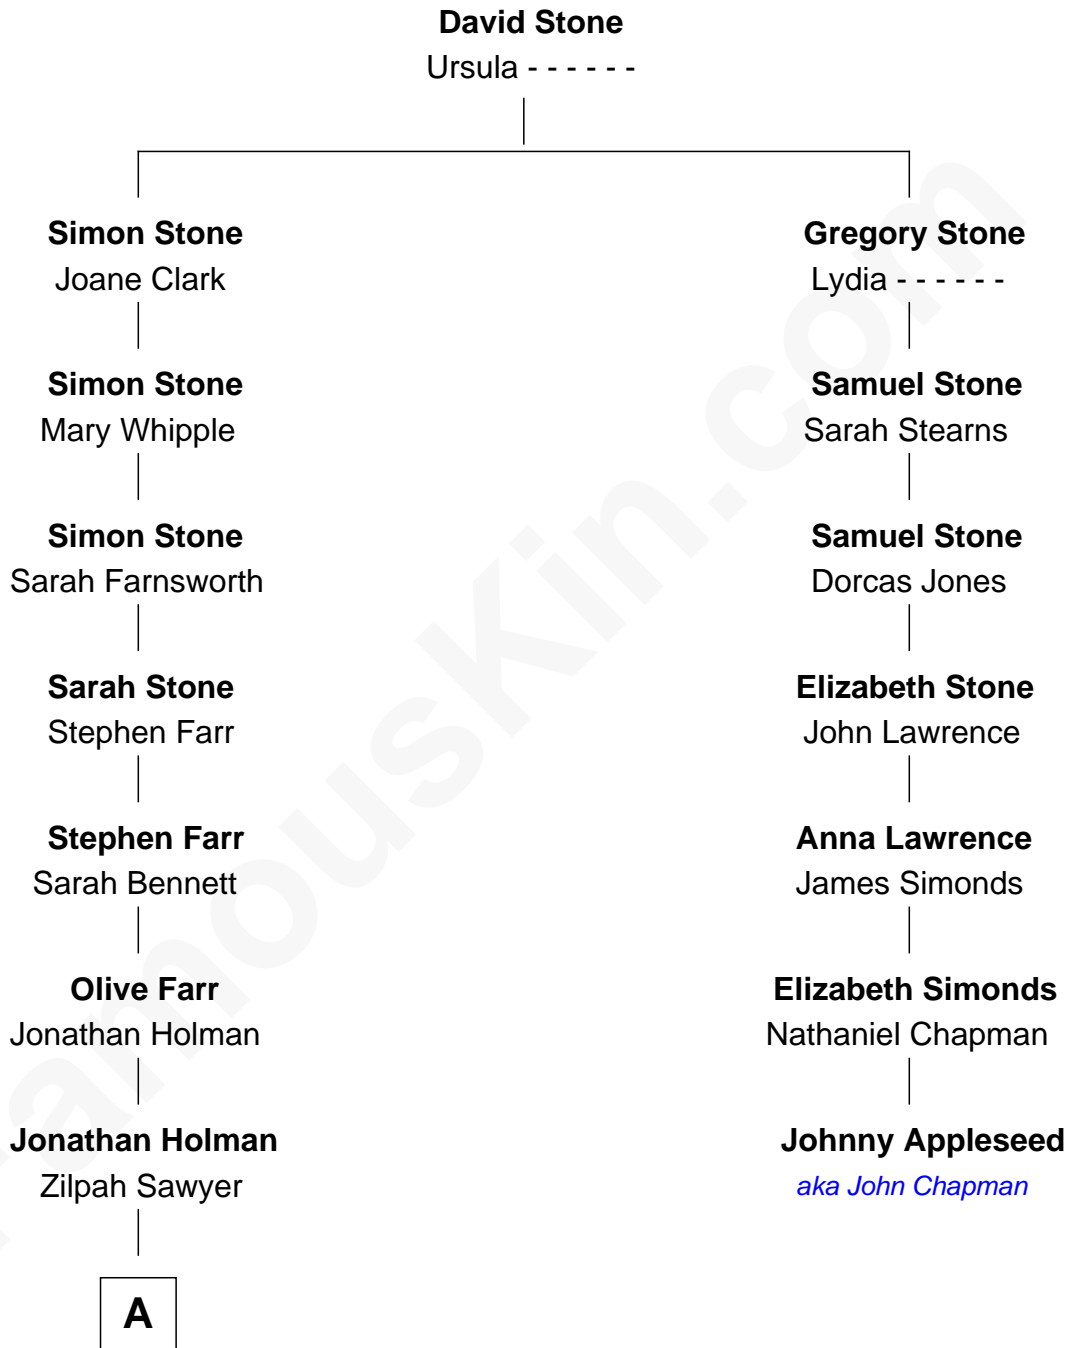

# FamousKin.com

## Relationship Chart of Elizabeth Smart

Founder of Elizabeth Smart Foundation

6th cousin 7 times removed of

**Johnny Appleseed**  
aka John Chapman

**A**

James Sawyer Holman  
Naomi Roxanna LeBaron

Harriet Naomi Holman  
Benjamin Franklin Johnson