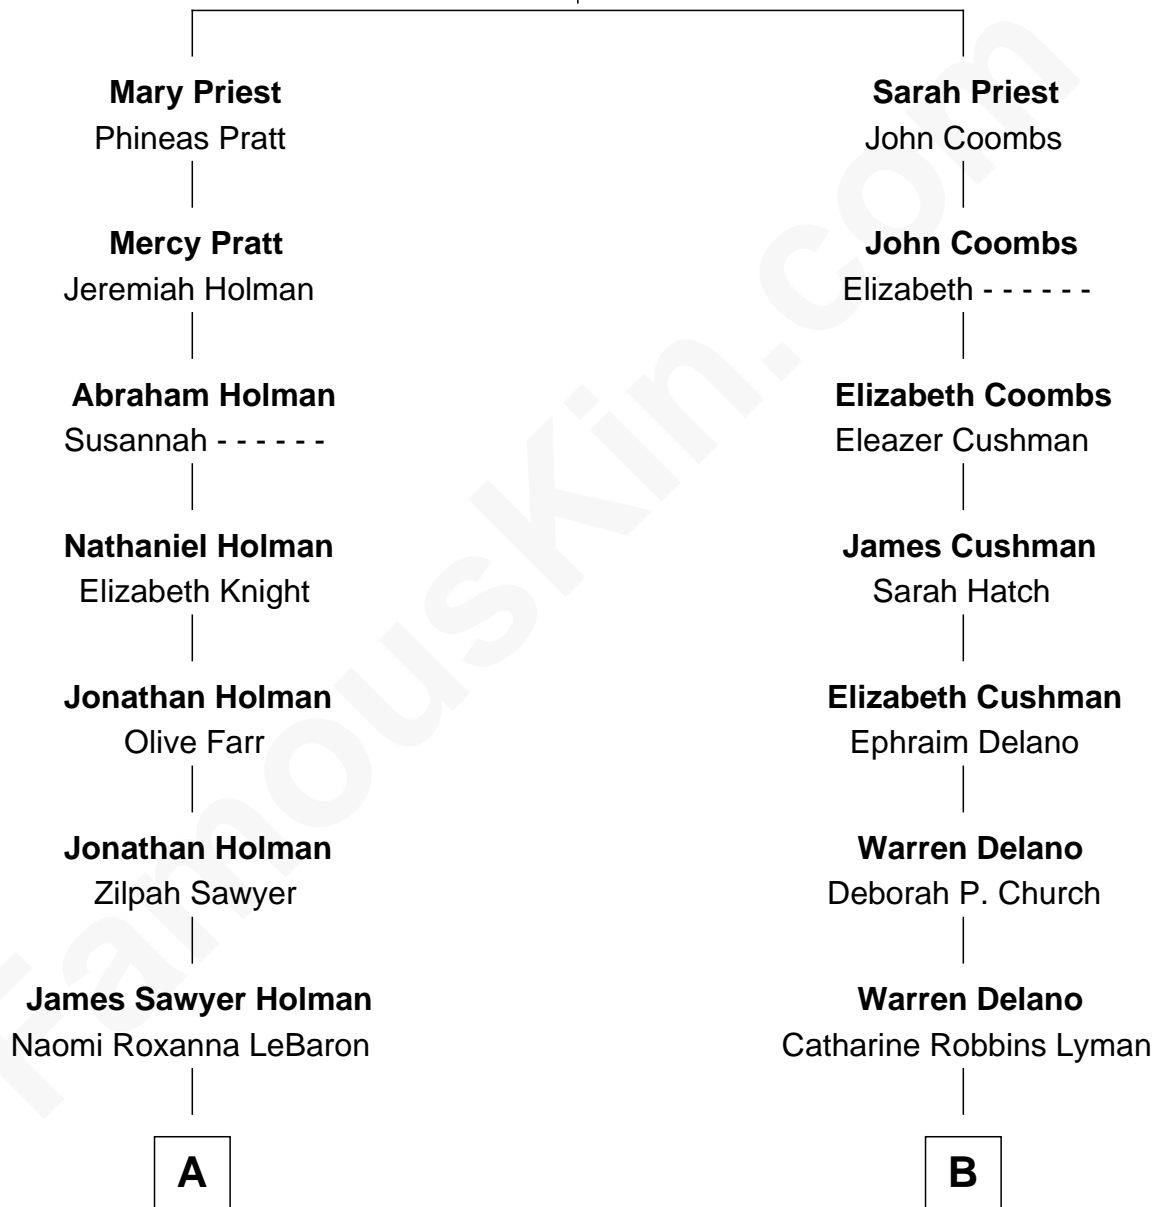

## Relationship Chart of Elizabeth Smart

Founder of Elizabeth Smart Foundation

8th cousin 4 times removed of

**Franklin D. Roosevelt**

32nd U.S. President

**Degory Priest**  
Sarah Allerton

**A**

**Harriet Naomi Holman**  
Benjamin Franklin Johnson

**Seth Jedidiah Johnson**  
Polly Elizabeth Richmond

**Genevieve Johnson**  
Archibald Newel Pettit

**Genevieve Pettit**  
Myron LeGrande Francom

**Lois Ann Francom**  
Edward Sharp Smart

**Elizabeth Smart**  
*Child Safety Activist*

**B**

**Sara Delano**  
James Roosevelt

**Franklin D. Roosevelt**  
*32nd U.S. President*

FamousKin.com