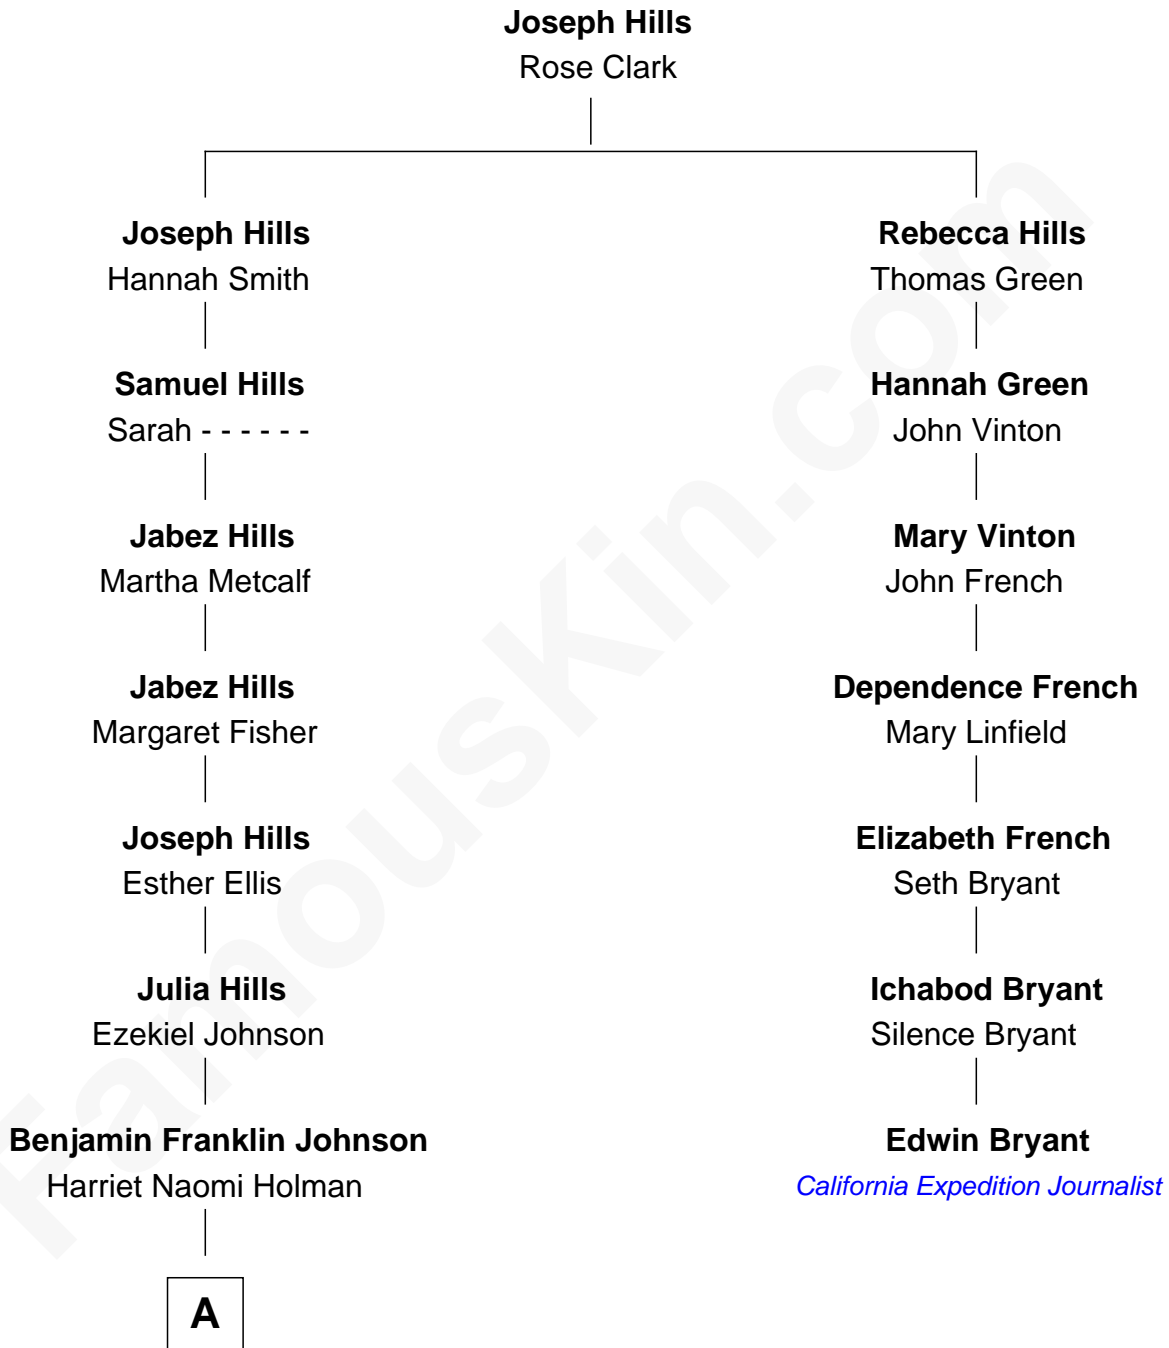

FamousKin.com

Relationship Chart of Elizabeth Smart

Founder of Elizabeth Smart Foundation

6th cousin 5 times removed of

Edwin Bryant

California Expedition Journalist

A

—
Seth Jedidiah Johnson
Polly Elizabeth Richmond

—
Genevieve Johnson
Archibald Newel Pettit

—
Genevieve Pettit
Myron LeGrande Francom

—
Lois Ann Francom
Edward Sharp Smart

—
Elizabeth Smart
Child Safety Activist