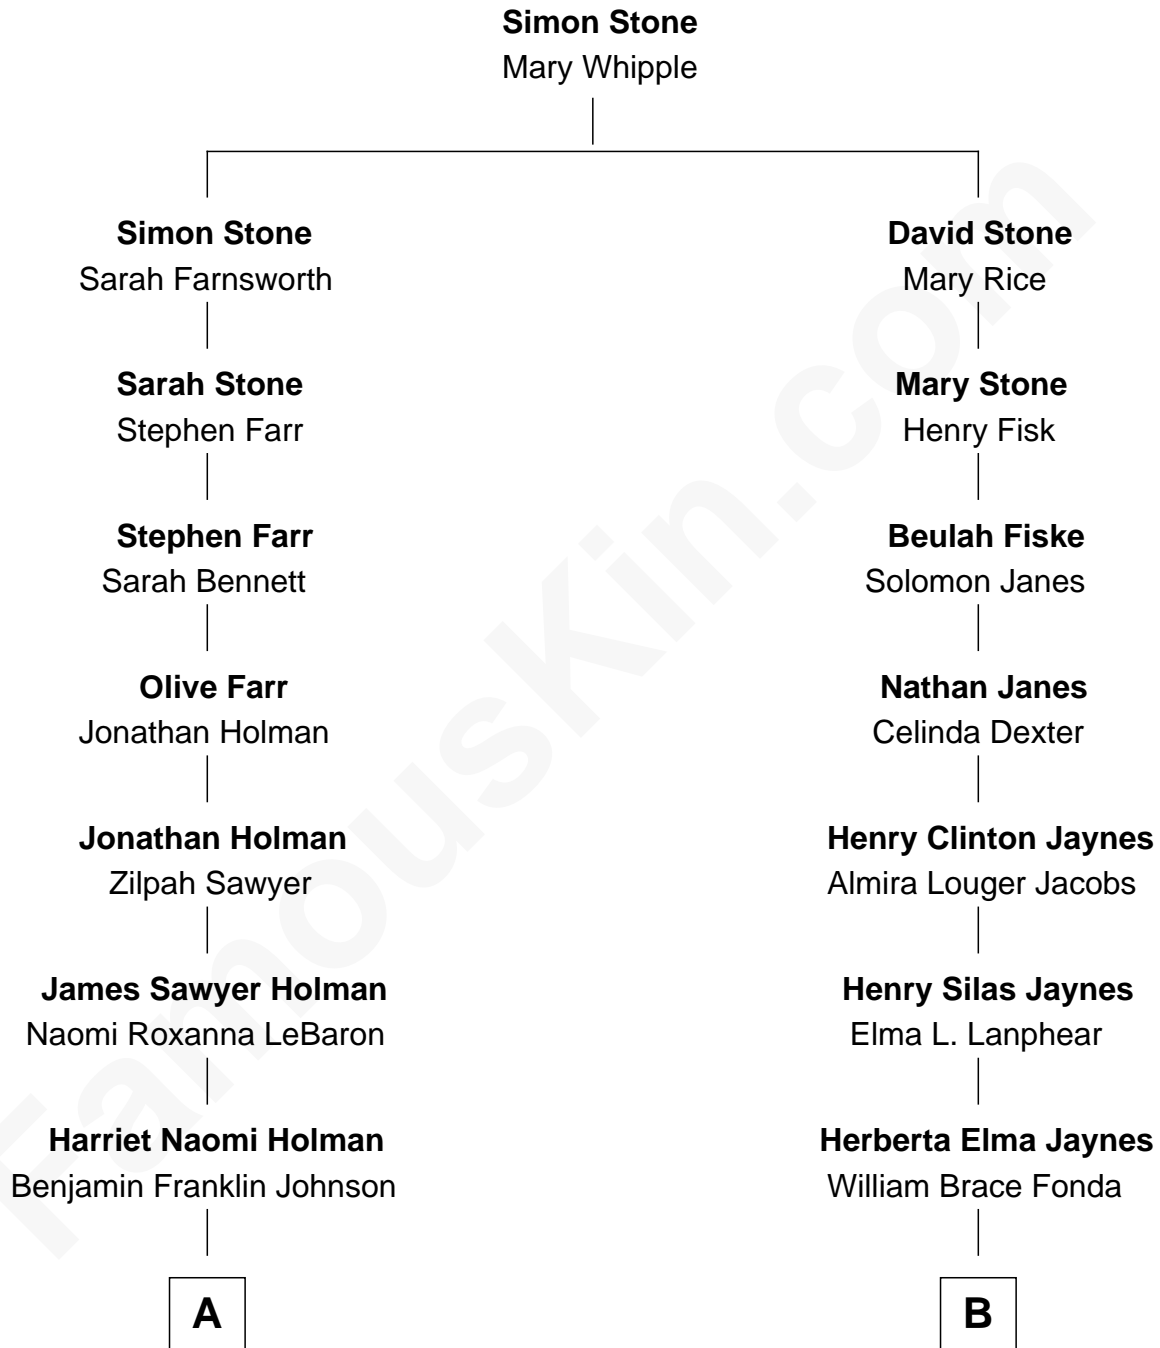

FamousKin.com

Relationship Chart of Elizabeth Smart

Founder of Elizabeth Smart Foundation

8th cousin 3 times removed of

Peter Fonda

TV and Movie Actor

A

Seth Jedidiah Johnson
Polly Elizabeth Richmond

Genevieve Johnson
Archibald Newel Pettit

Genevieve Pettit
Myron LeGrande Francom

Lois Ann Francom
Edward Sharp Smart

Elizabeth Smart
Child Safety Activist

B

Henry Jaynes Fonda
Frances Ford Seymour

Peter Fonda
TV and Movie Actor