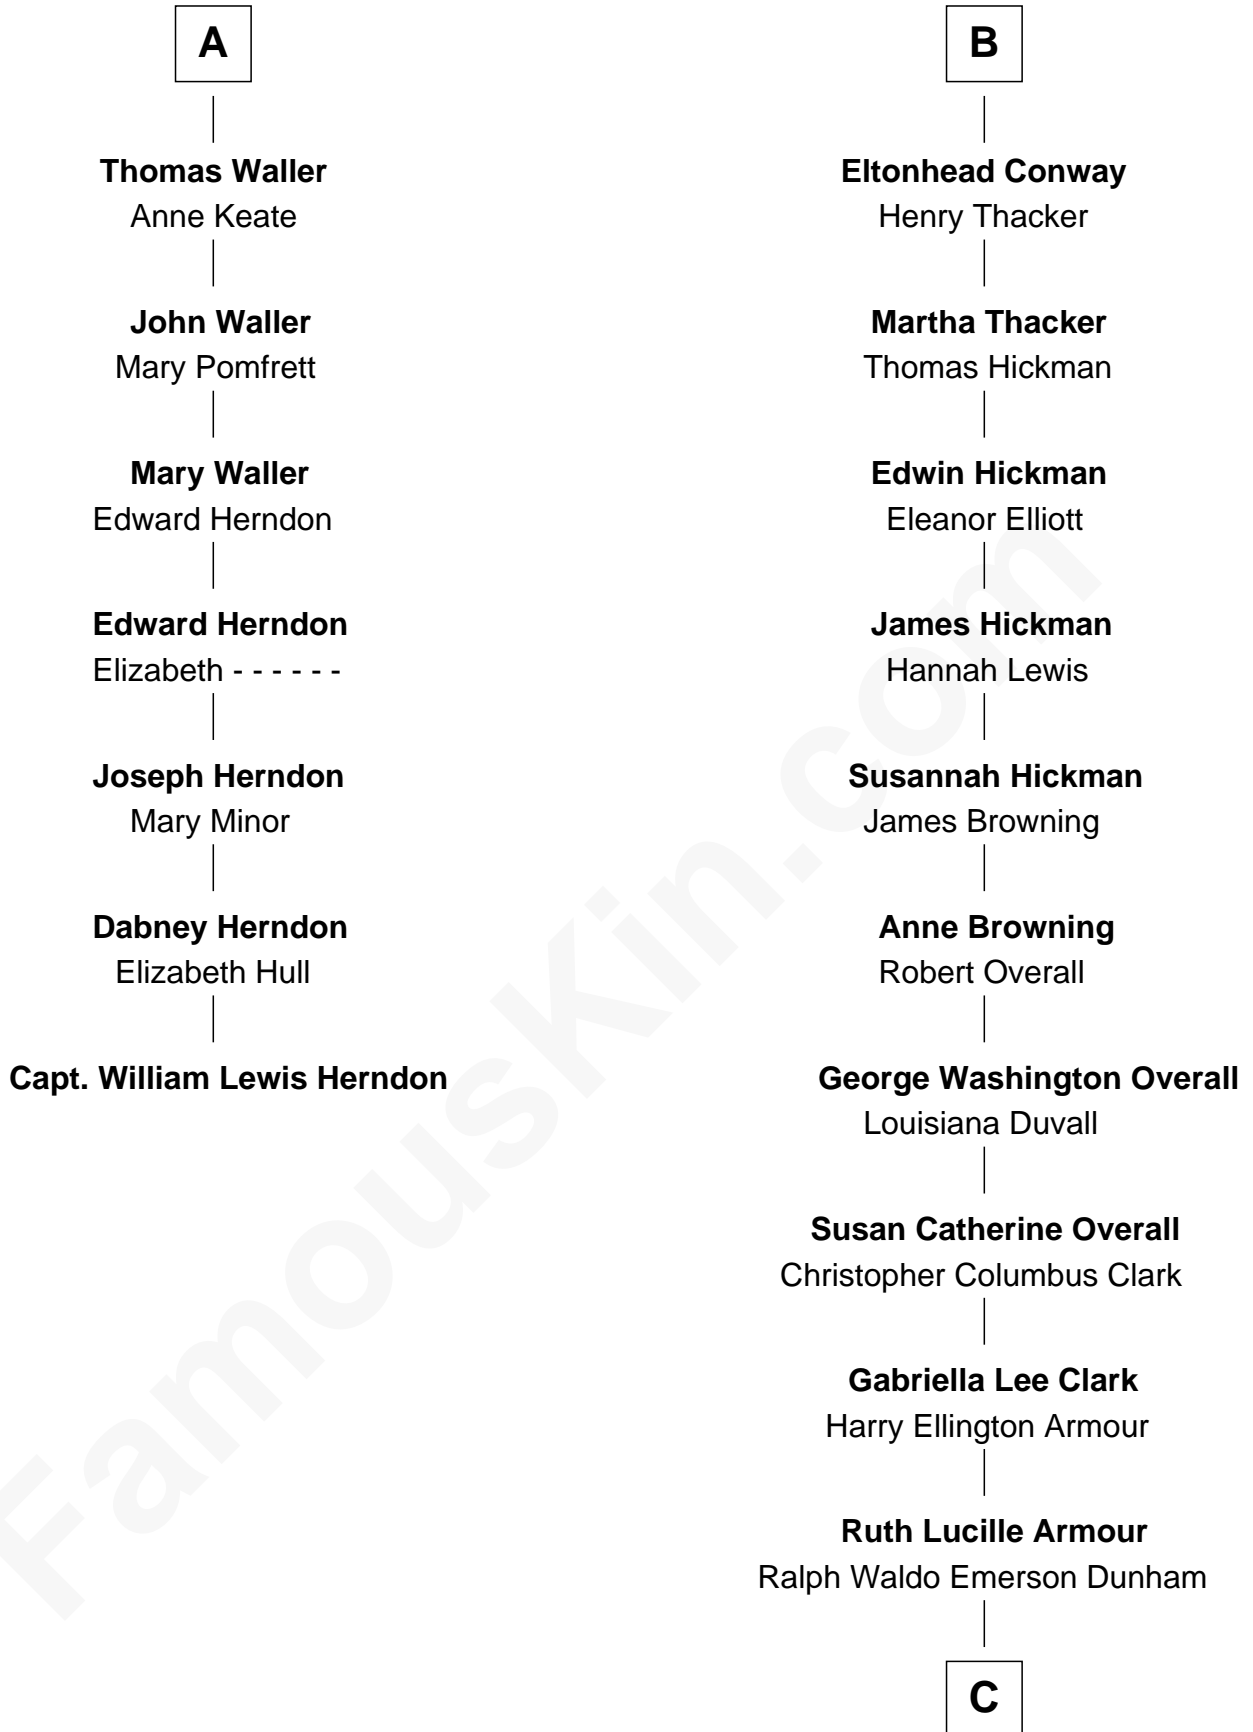

FamousKin.com
Relationship Chart of
Capt. William Lewis Herndon
Captain of the ill fated S.S. Central America

13th cousin 6 times removed of

Barack Obama
44th U.S. President

Sir William Harington
 Margaret de Neville