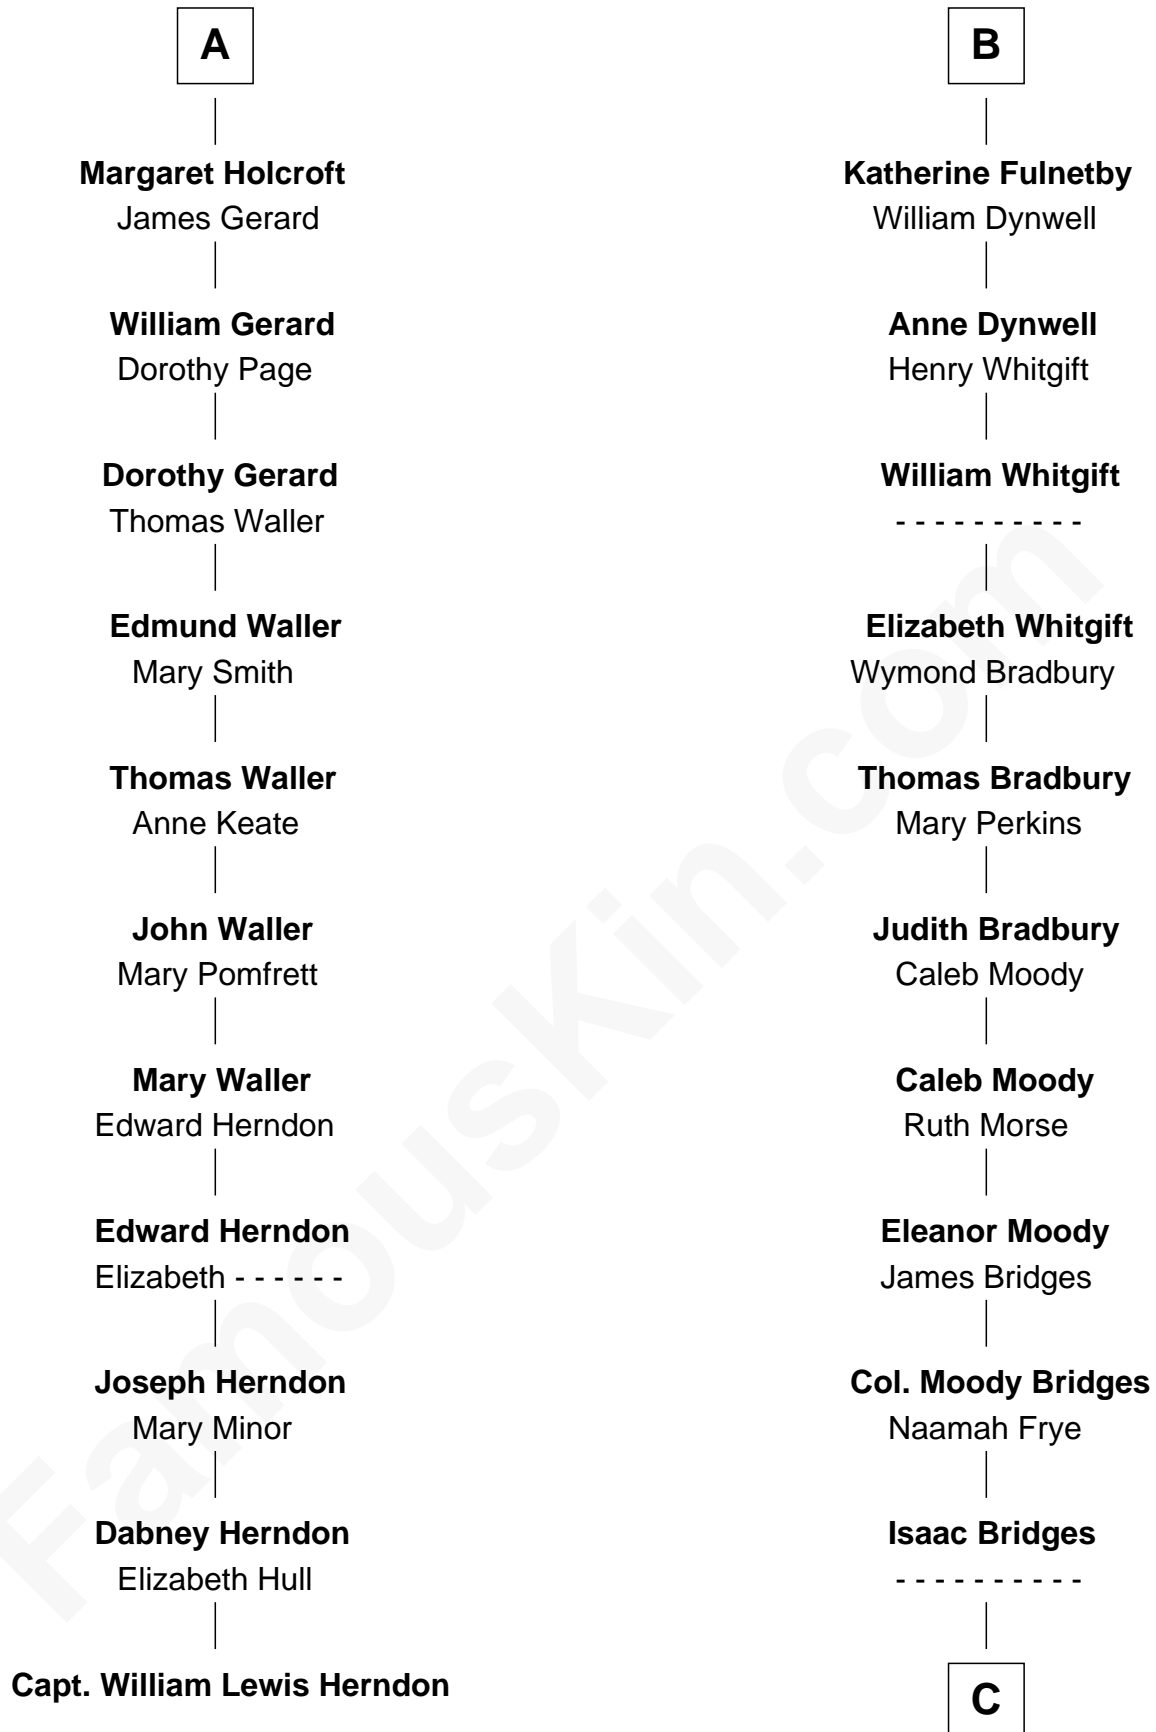

FamousKin.com
Relationship Chart of
Capt. William Lewis Herndon
Captain of the ill fated S.S. Central America

17th cousin 4 times removed of

Owen Brewster
54th Governor of Maine

C

Abiezer Bridges

Deborah Stover

Rev. Otis Bridges

Margaret Owen

Owen W. Bridges

Lydia A. -----

Carrie S. Bridges

William Edmund Brewster

Owen Brewster

54th Governor of Maine