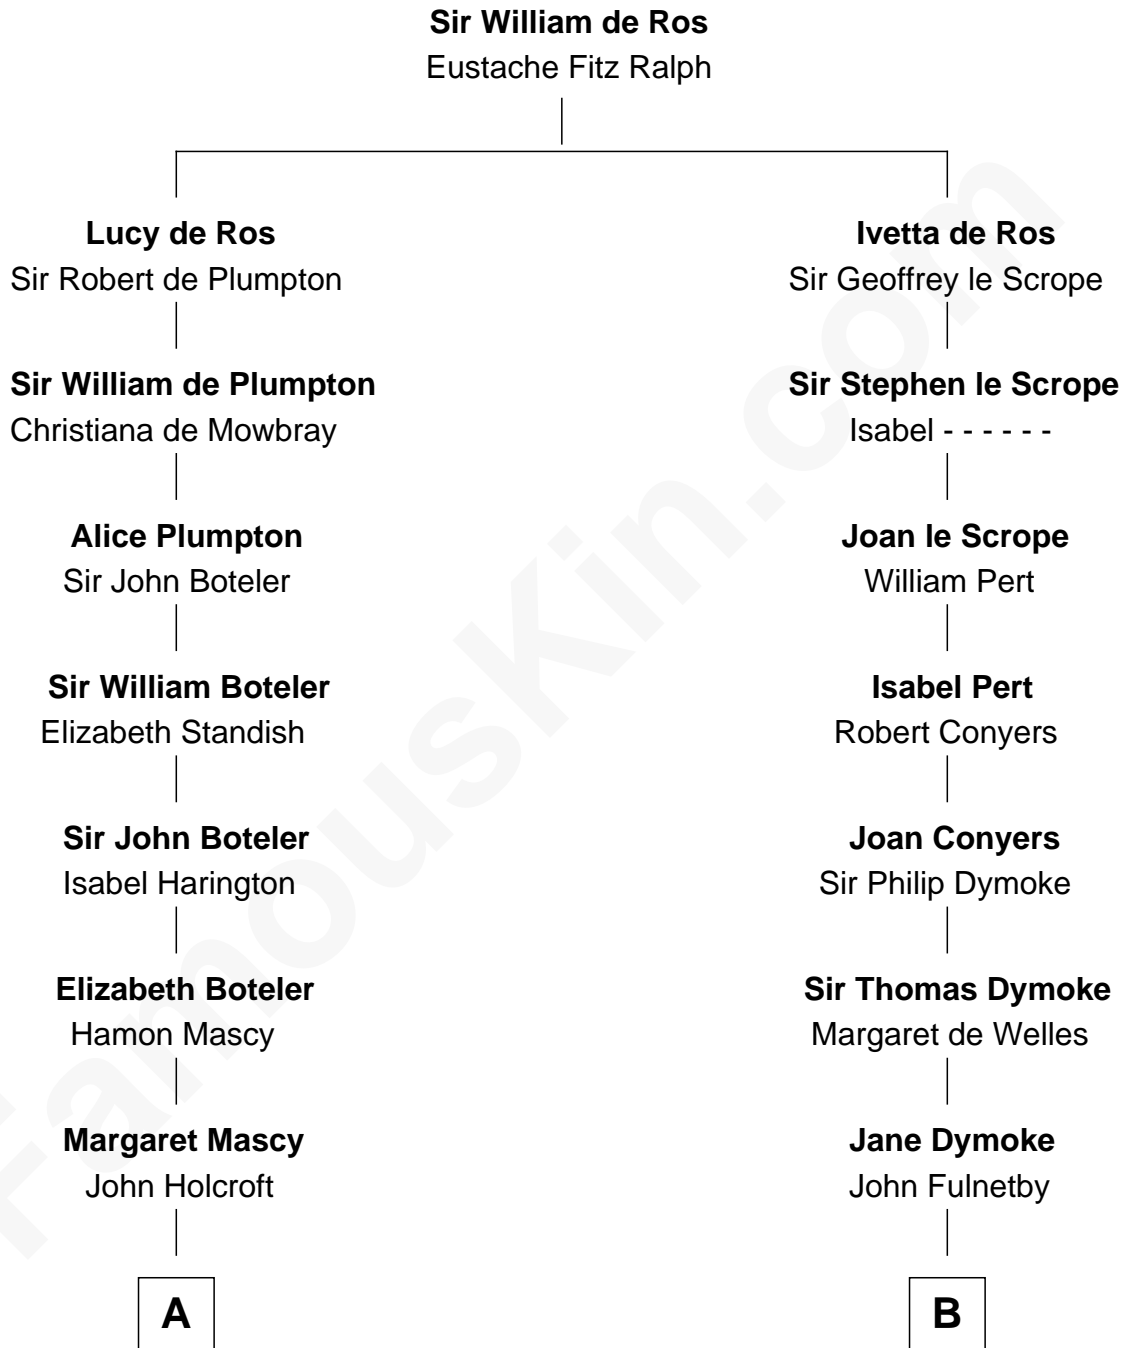

FamousKin.com
Relationship Chart of
Capt. William Lewis Herndon
Captain of the ill fated S.S. Central America

17th cousin 4 times removed of

Owen Brewster
54th Governor of Maine

C

Abiezer Bridges

Deborah Stover

Rev. Otis Bridges

Margaret Owen

Owen W. Bridges

Lydia A. -----

Carrie S. Bridges

William Edmund Brewster

Owen Brewster

54th Governor of Maine