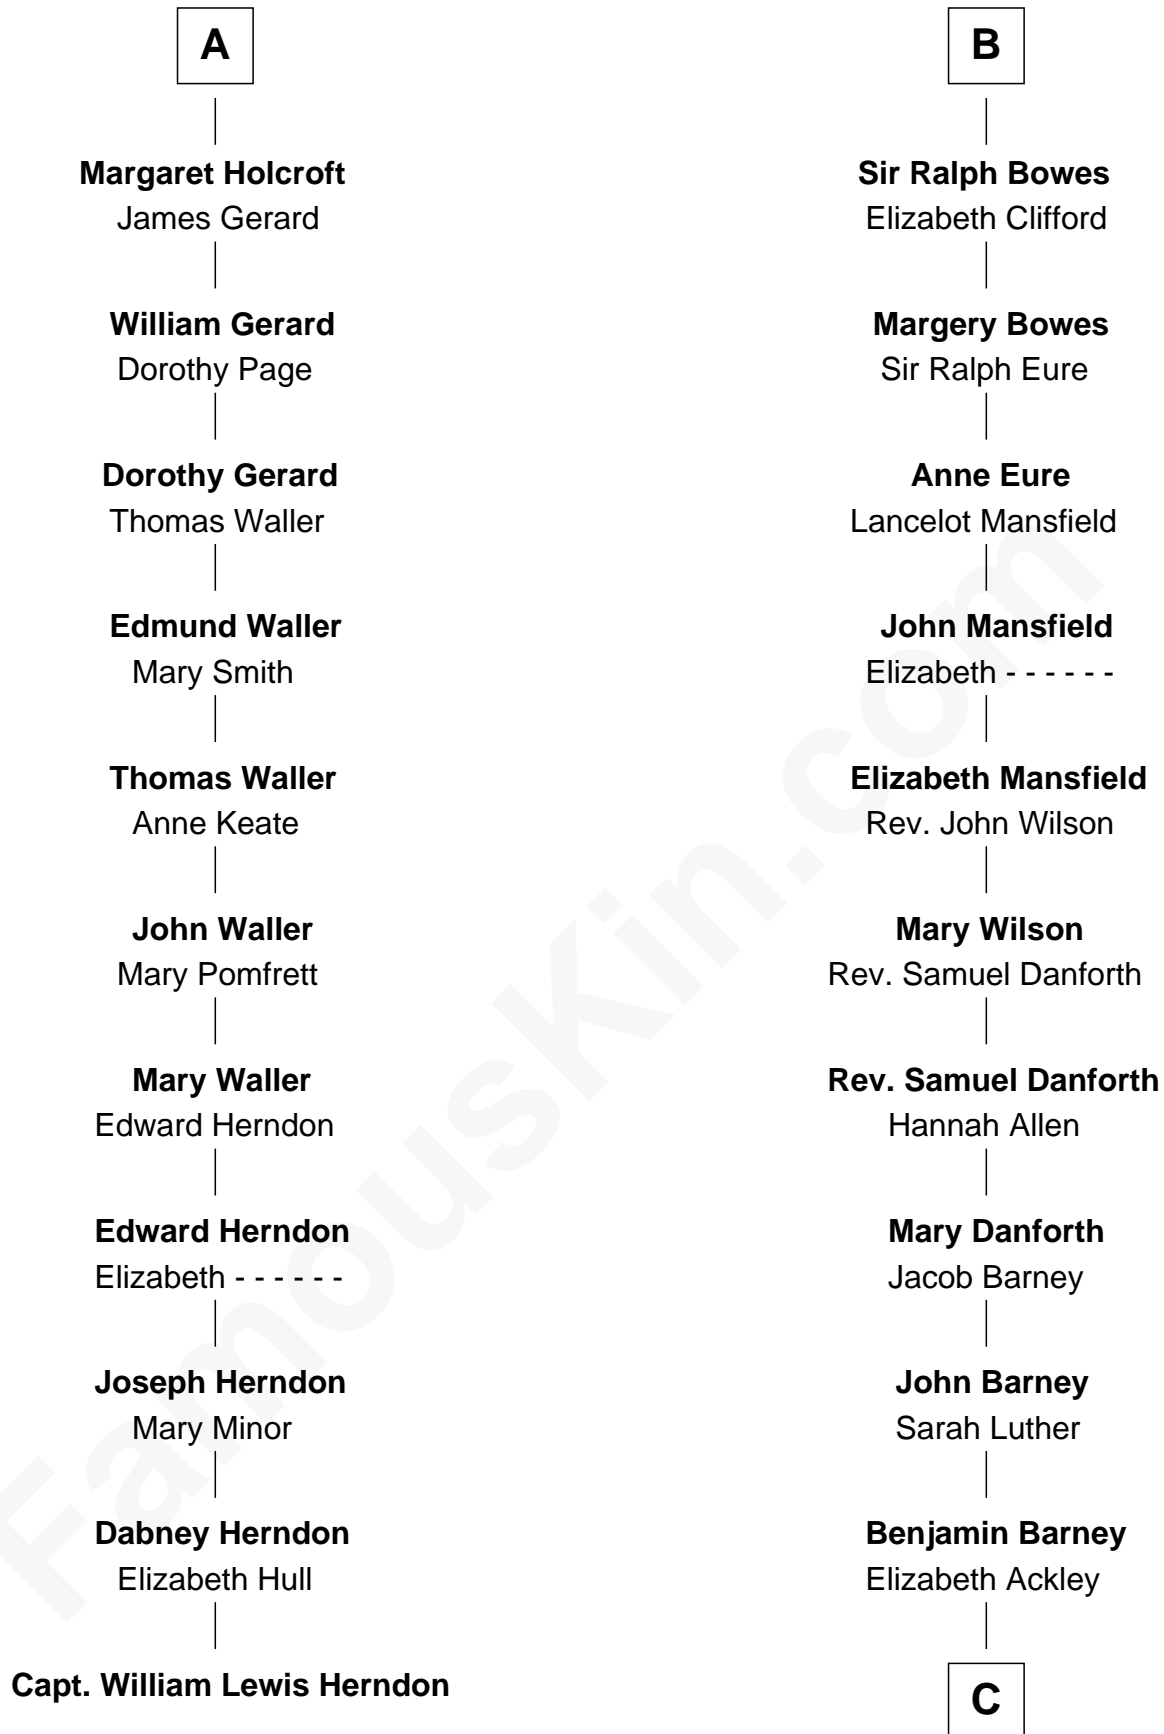

FamousKin.com
Relationship Chart of
Capt. William Lewis Herndon
Captain of the ill fated S.S. Central America

17th cousin 4 times removed of

Elizabeth Montgomery
TV Actress - "Bewitched"

C

Nathan Barney

Hannah Carey

Nathan Barney

Mary A. Deverell

Mary Weed Barney

Henry Montgomery

Henry Montgomery

Elizabeth Bryan Allen

Elizabeth Montgomery

TV Actress - "Bewitched"