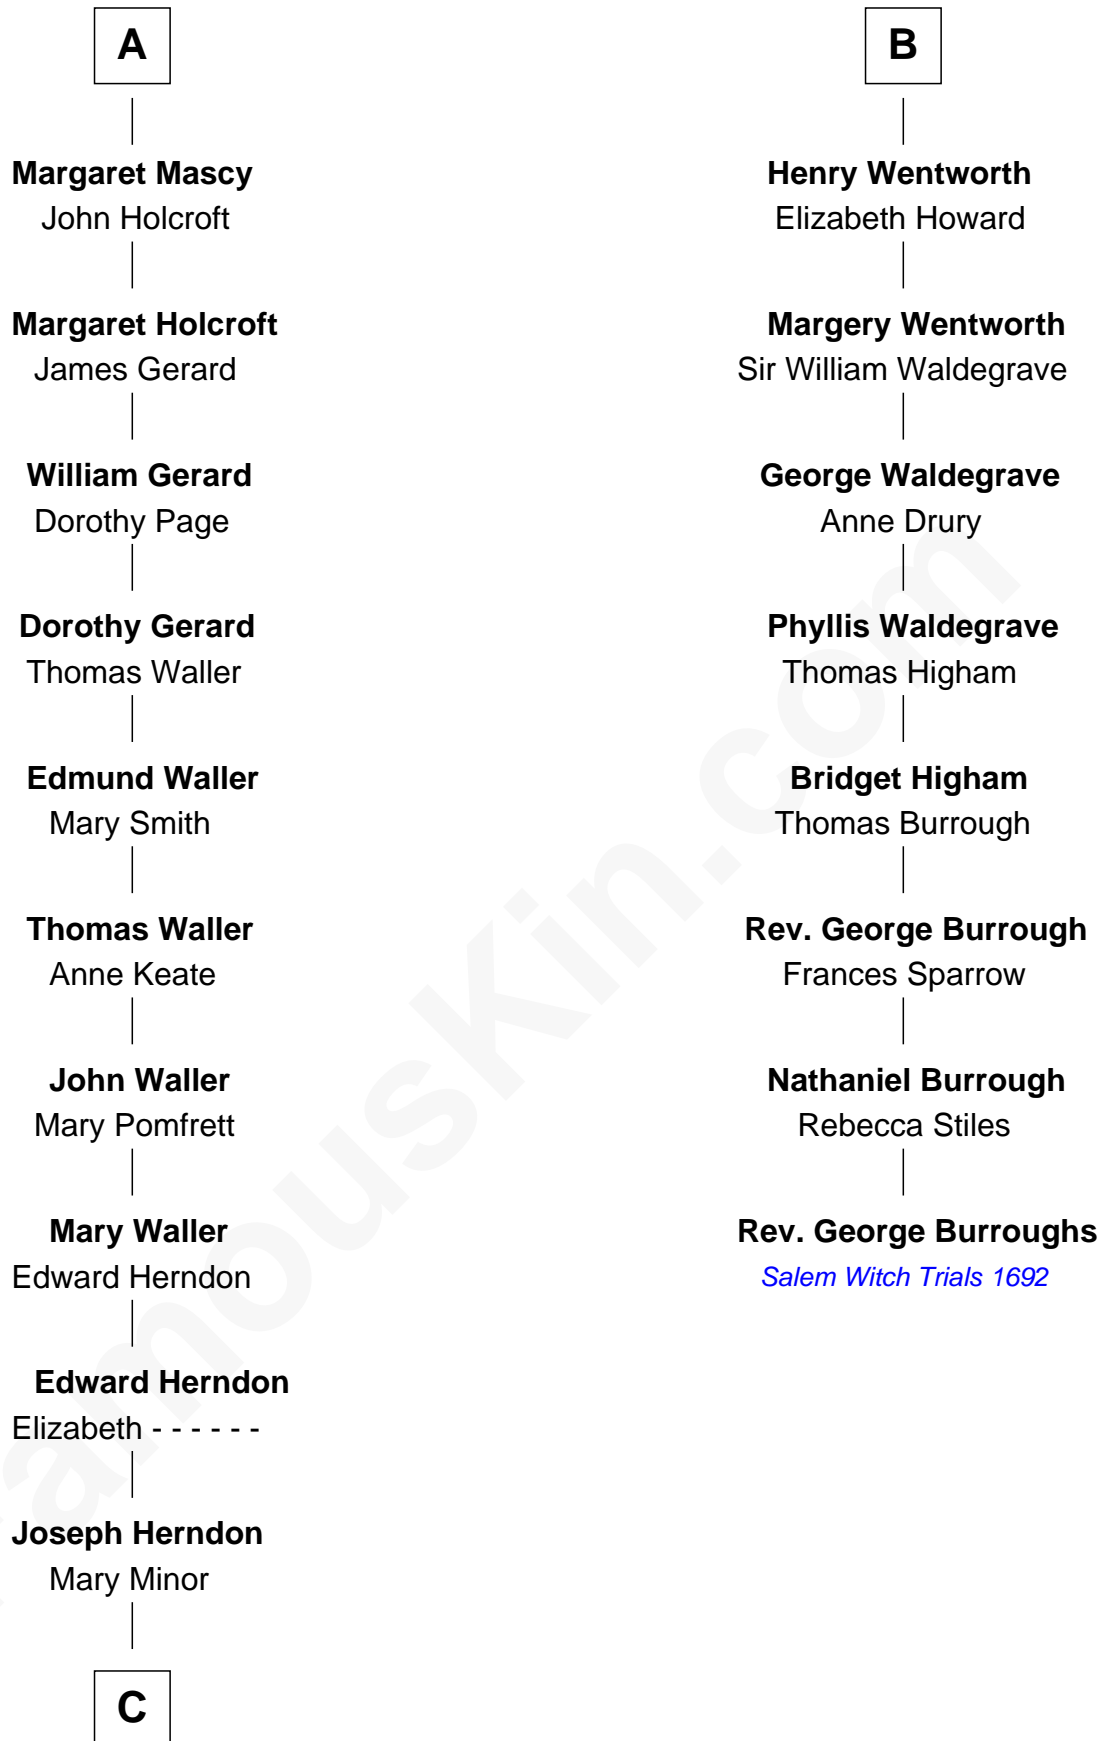

FamousKin.com
Relationship Chart of
Capt. William Lewis Herndon
Captain of the ill fated S.S. Central America

14th cousin 4 times removed of
Rev. George Burroughs
Executed for Witchcraft, Salem 1692

FamousKin.com