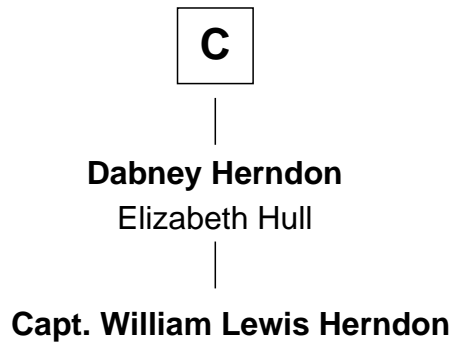

FamousKin.com
Relationship Chart of
Capt. William Lewis Herndon
Captain of the ill fated S.S. Central America

14th cousin 4 times removed of
Rev. George Burroughs
Executed for Witchcraft, Salem 1692

FamousKin.com