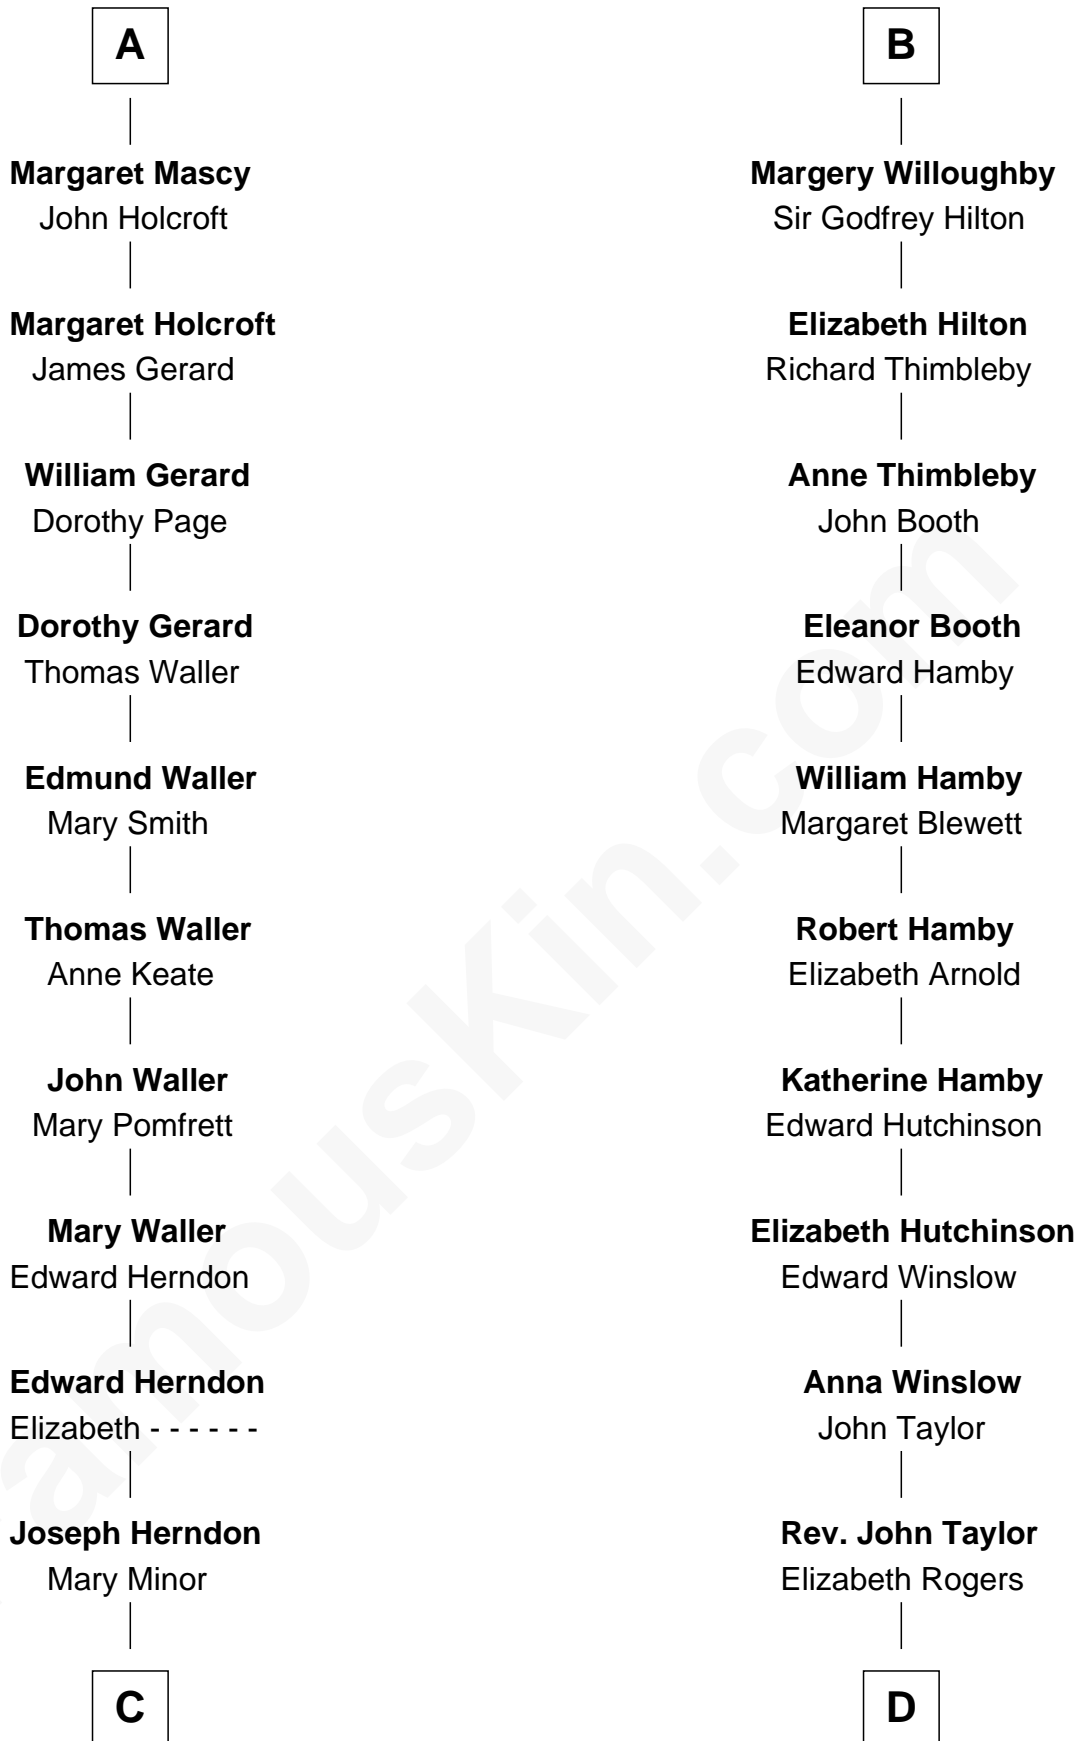

FamousKin.com
Relationship Chart of
Capt. William Lewis Herndon
Captain of the ill fated S.S. Central America

18th cousin of
John Taylor Gilman
5th Governor of New Hampshire

FamousKin.com