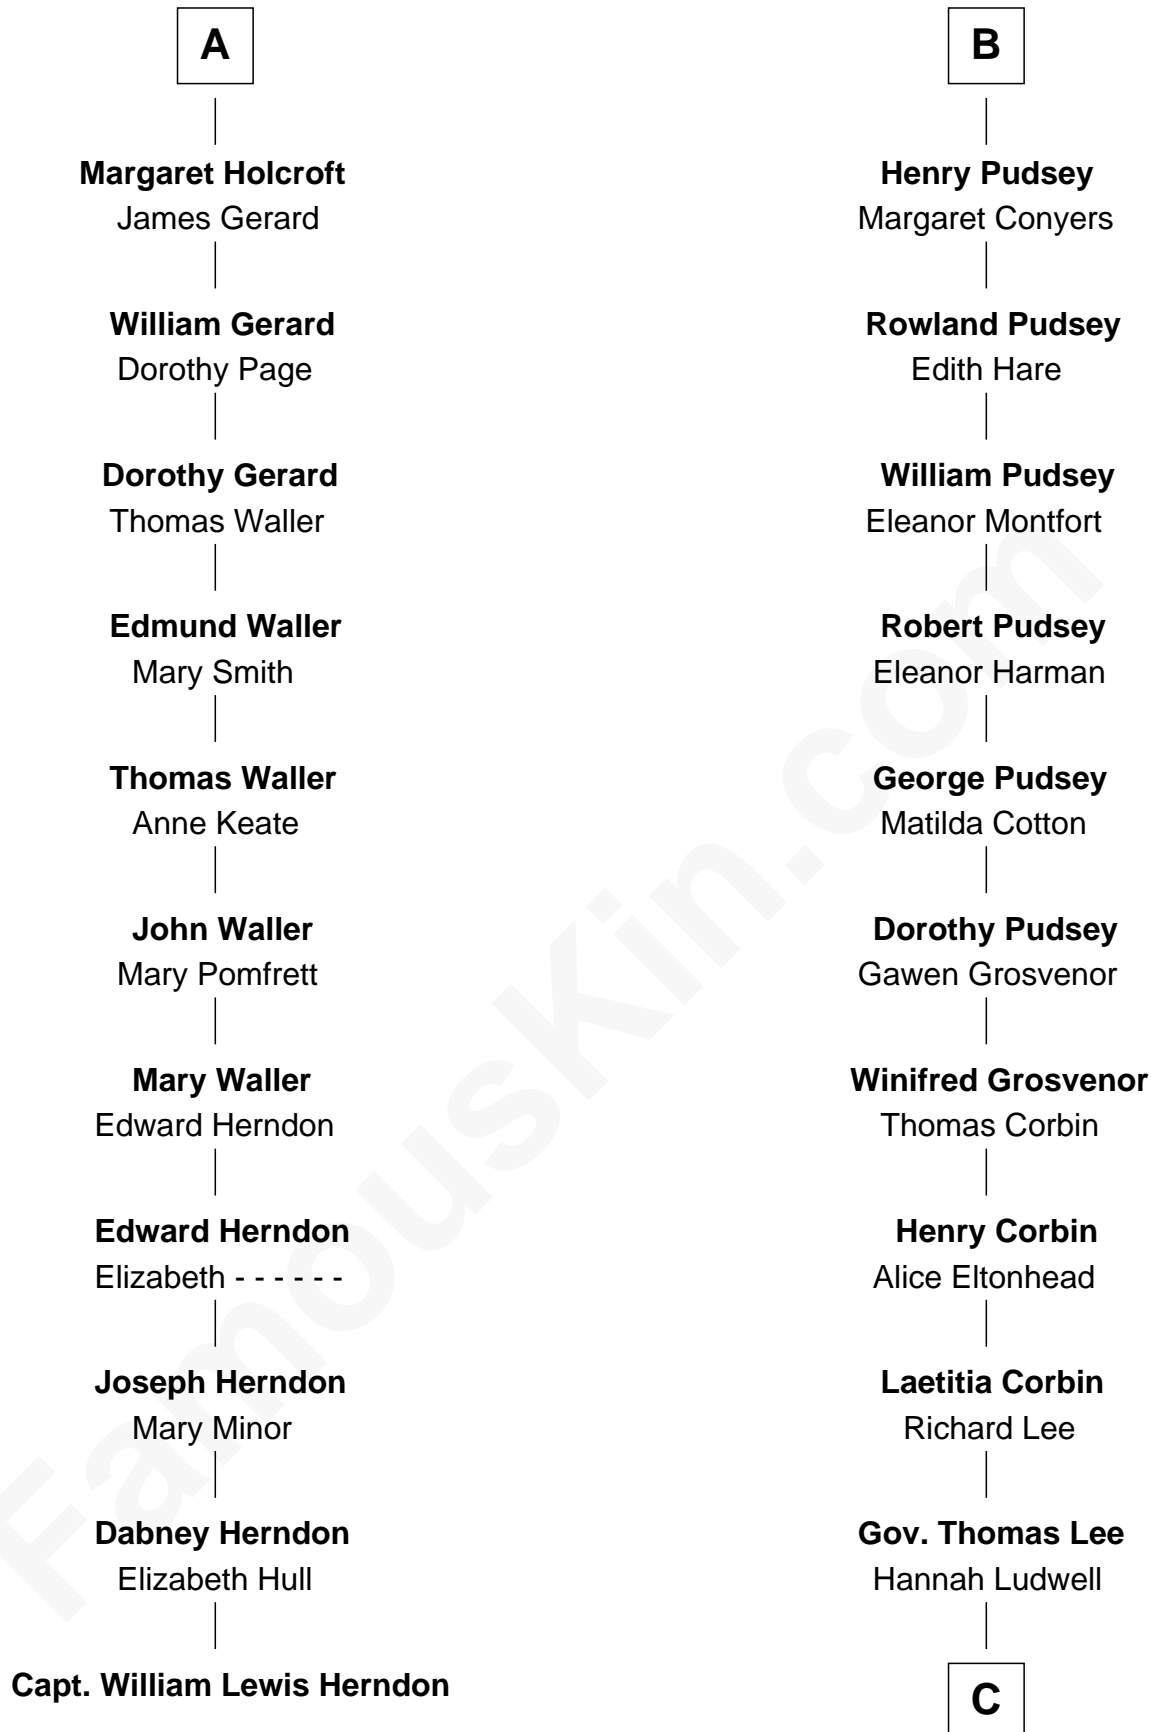

**FamousKin.com**  
**Relationship Chart of**  
**Capt. William Lewis Herndon**

*Captain of the ill fated S.S. Central America*

**17th cousin 4 times removed of**

**Edward Douglass White, Jr.**

*9th U.S. Supreme Court Chief Justice*

**Sir John Boteler**  
 Isabel Harington

**Elizabeth Boteler**  
 Hamon Mascy

**Margaret Mascy**  
 John Holcroft

**A**

**Ivetta de Ros**  
 Sir Geoffrey le Scrope

**Henry Scrope**  
 Joan - - - - -

**Joan Scrope**  
 Henry Fitzhugh

**Henry FitzHugh**  
 Elizabeth Grey

**Eleanor Fitzhugh**  
 Sir Thomas Tunstall

**Margaret Tunstall**  
 Sir Ralph Pudsey

**Sir John Pudsey**  
 Grace Hamerton

**B**

**C**

**Thomas Ludwell Lee**

Mary Aylett

**Thomas Ludwell Lee**

Fanny Carter

**Mary Aylett Lee**

Tench Ringgold

**Catherine Sidney Lee Ringgold**

Edward Douglass White

**Edward Douglass White, Jr.**

*U.S. Supreme Court Chief Justice*