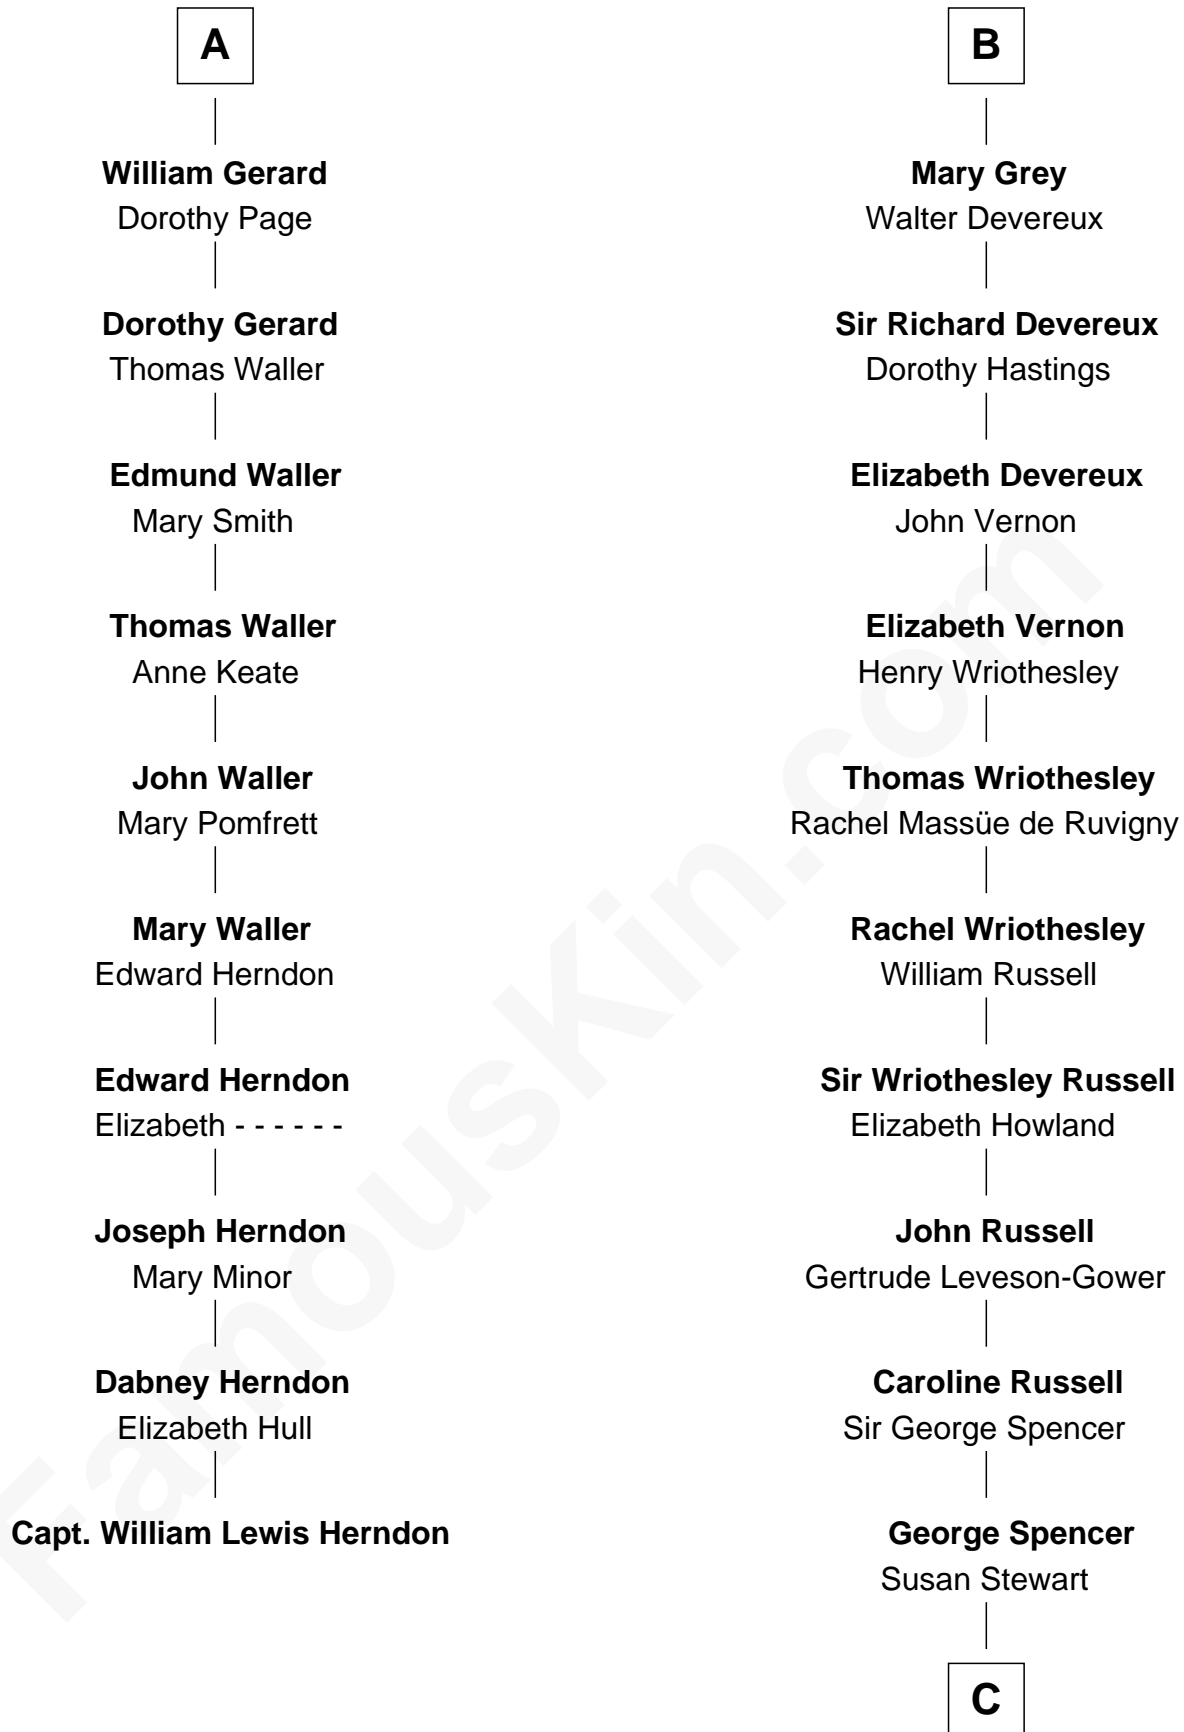

FamousKin.com
Relationship Chart of
Capt. William Lewis Herndon
Captain of the ill fated S.S. Central America

16th cousin 4 times removed of
Sir Winston Churchill
Prime Minister of the United Kingdom

C

—
Sir George Spencer-Churchill

Jane Stewart

—
Sir John Winston Spencer-Churchill

Frances Anne Emily Vane

—
Randolph Henry Spencer-Churchill

Jeanette Jerome

—
Sir Winston Churchill

Prime Minister of the United Kingdom

FamousKin.com