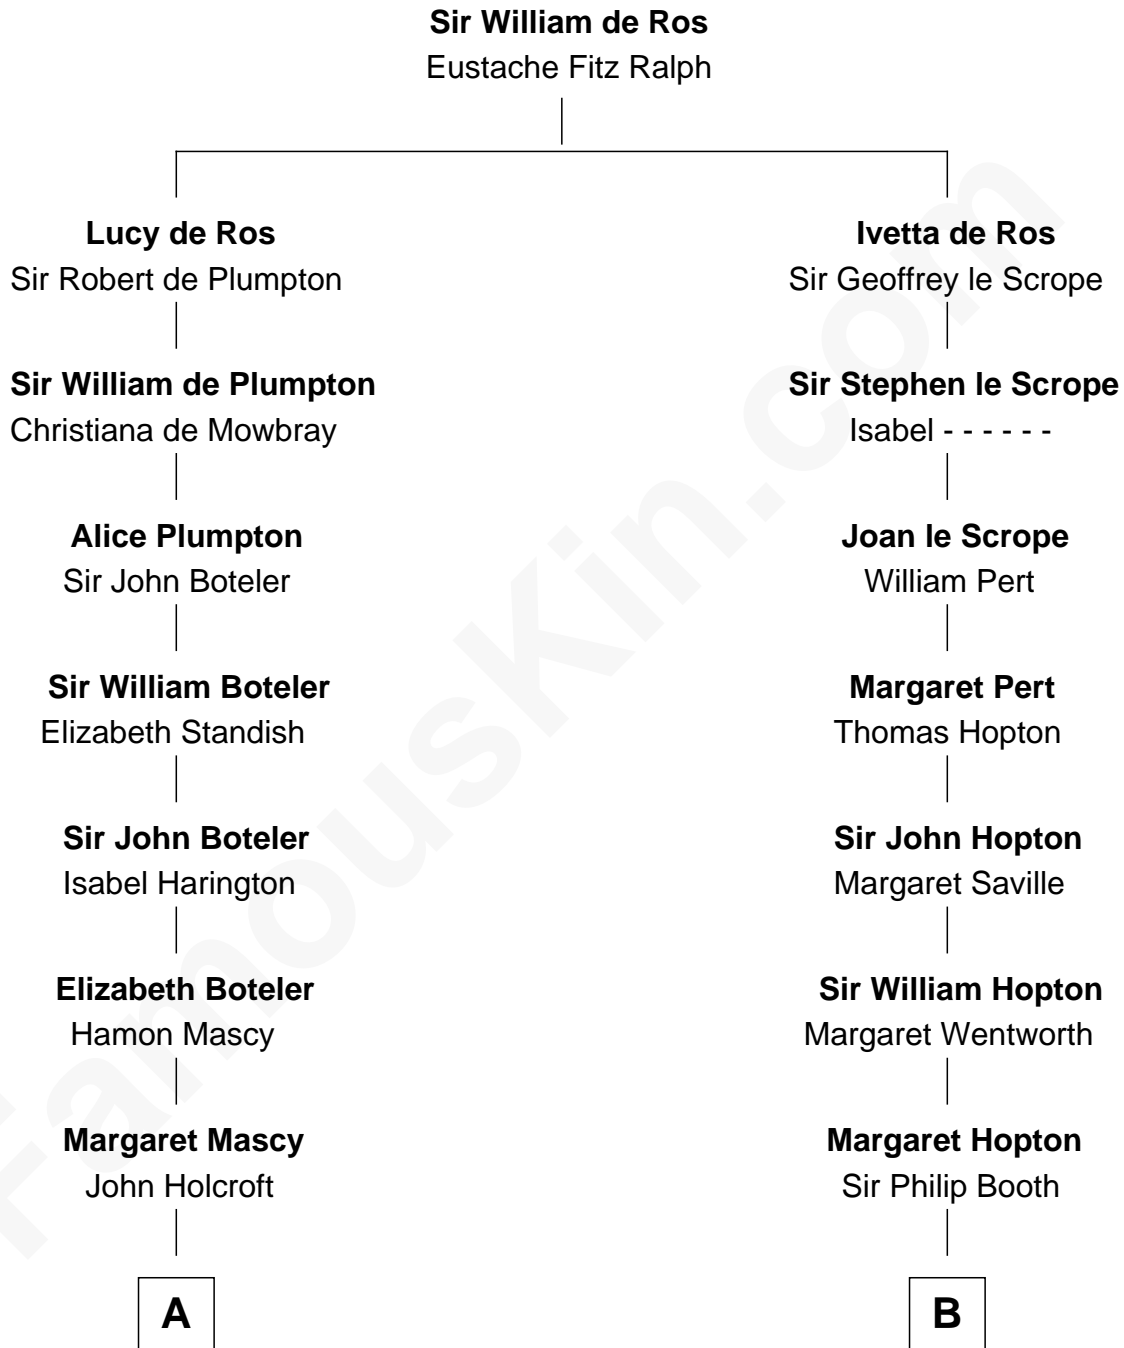

**FamousKin.com**  
**Relationship Chart of**  
**Capt. William Lewis Herndon**  
*Captain of the ill fated S.S. Central America*

**17th cousin 4 times removed of**  
**Sir Winston Churchill**  
*Prime Minister of the United Kingdom*

C

**George Spencer**

Susan Stewart

**Sir George Spencer-Churchill**

Jane Stewart

**Sir John Winston Spencer-Churchill**

Frances Anne Emily Vane

**Randolph Henry Spencer-Churchill**

Jeanette Jerome

**Sir Winston Churchill**

*Prime Minister of the United Kingdom*

FamousKin.com