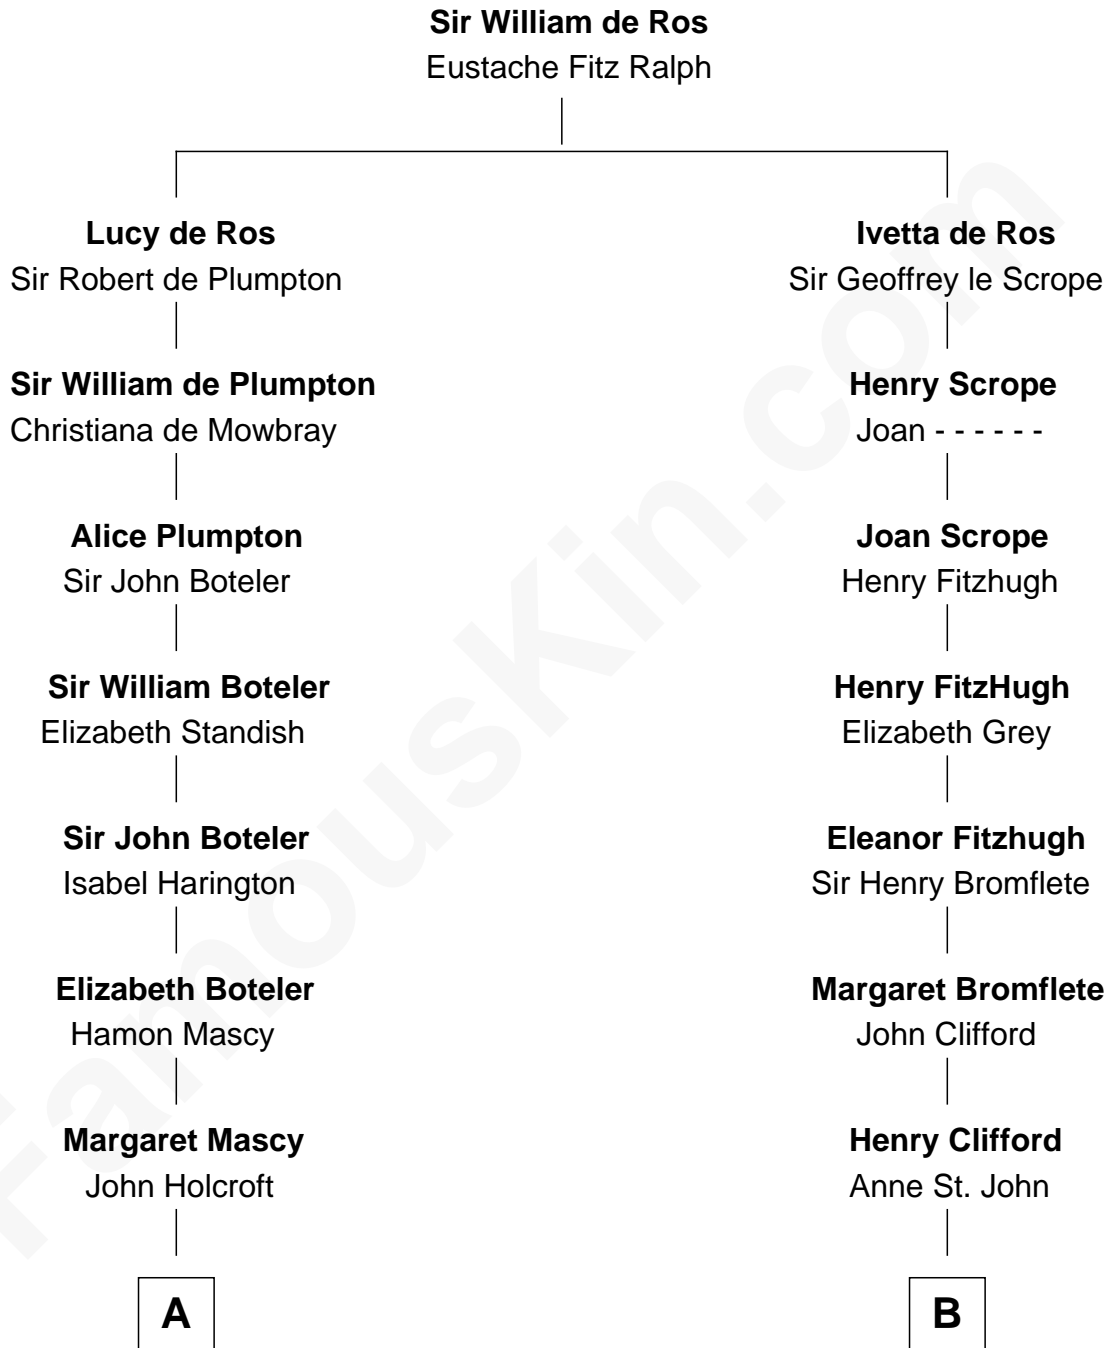

FamousKin.com
Relationship Chart of
Capt. William Lewis Herndon
Captain of the ill fated S.S. Central America

17th cousin 4 times removed of
Camilla Parker Bowles
Queen Consort of the United Kingdom

C

William Coutts Keppel

Sophia Mary McNab

George Keppel

Alice Frederica Edmonstone

Sonia Rosemary Keppel

Roland Calvert Cubitt

Rosalind Maud Cubitt

Bruce Middleton Hope Shand

Camilla Parker Bowles