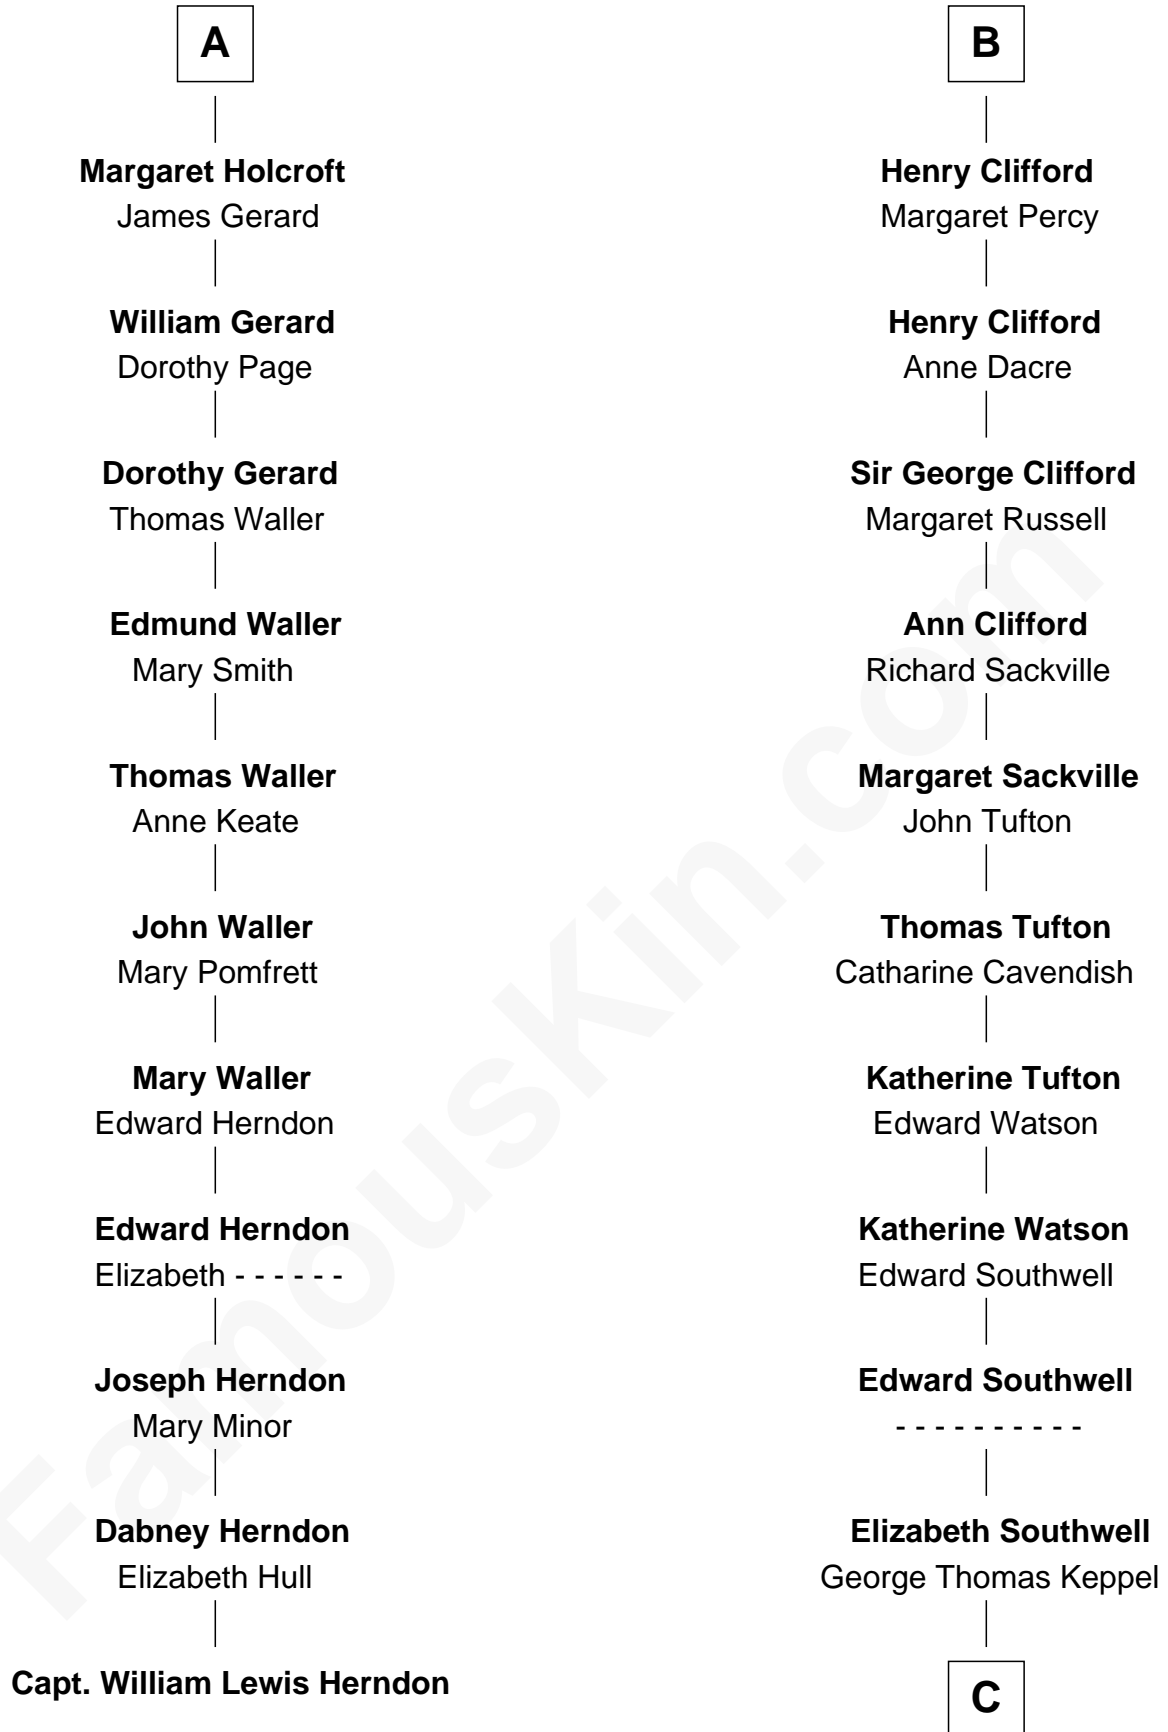

FamousKin.com
Relationship Chart of
Capt. William Lewis Herndon
Captain of the ill fated S.S. Central America

17th cousin 4 times removed of
Camilla Parker Bowles
Queen Consort of the United Kingdom

C

William Coutts Keppel

Sophia Mary McNab

George Keppel

Alice Frederica Edmonstone

Sonia Rosemary Keppel

Roland Calvert Cubitt

Rosalind Maud Cubitt

Bruce Middleton Hope Shand

Camilla Parker Bowles