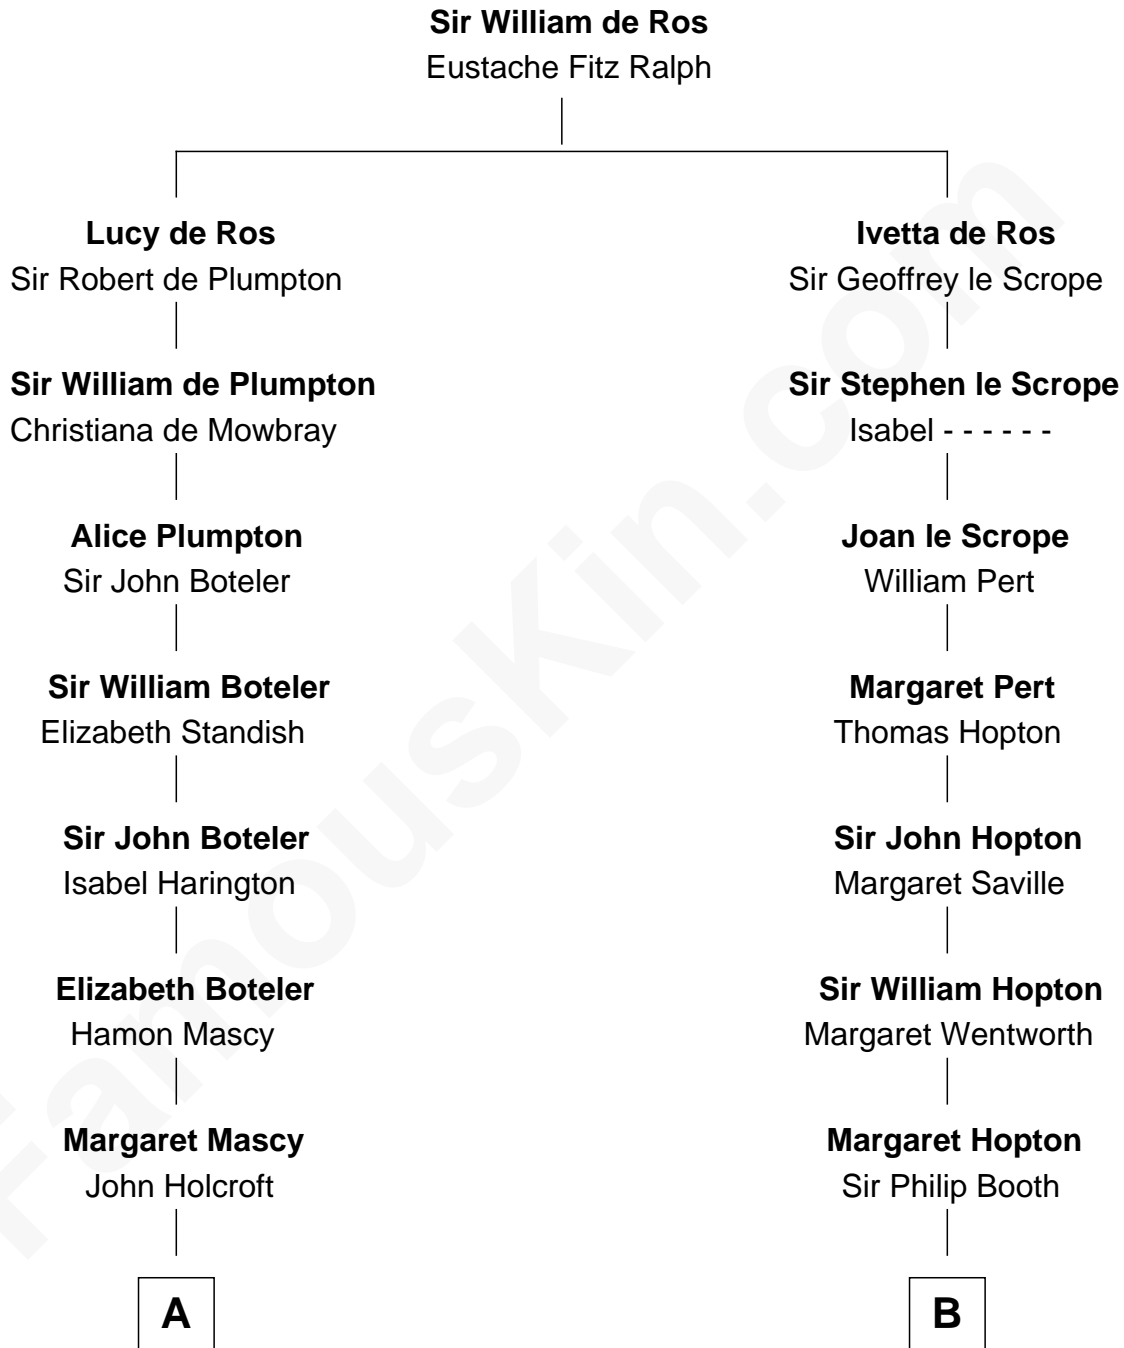

**FamousKin.com**  
**Relationship Chart of**  
**Capt. William Lewis Herndon**  
*Captain of the ill fated S.S. Central America*

**17th cousin 2 times removed of**

**William Fishback**  
*17th Governor of Arkansas*

**C**

**Benjamin Poythress Yates**

Elizabeth Frances Stith

**Sophia Ann Yates**

Frederick Fishback

**William Fishback**

*17th Governor of Arkansas*

FamousKin.com