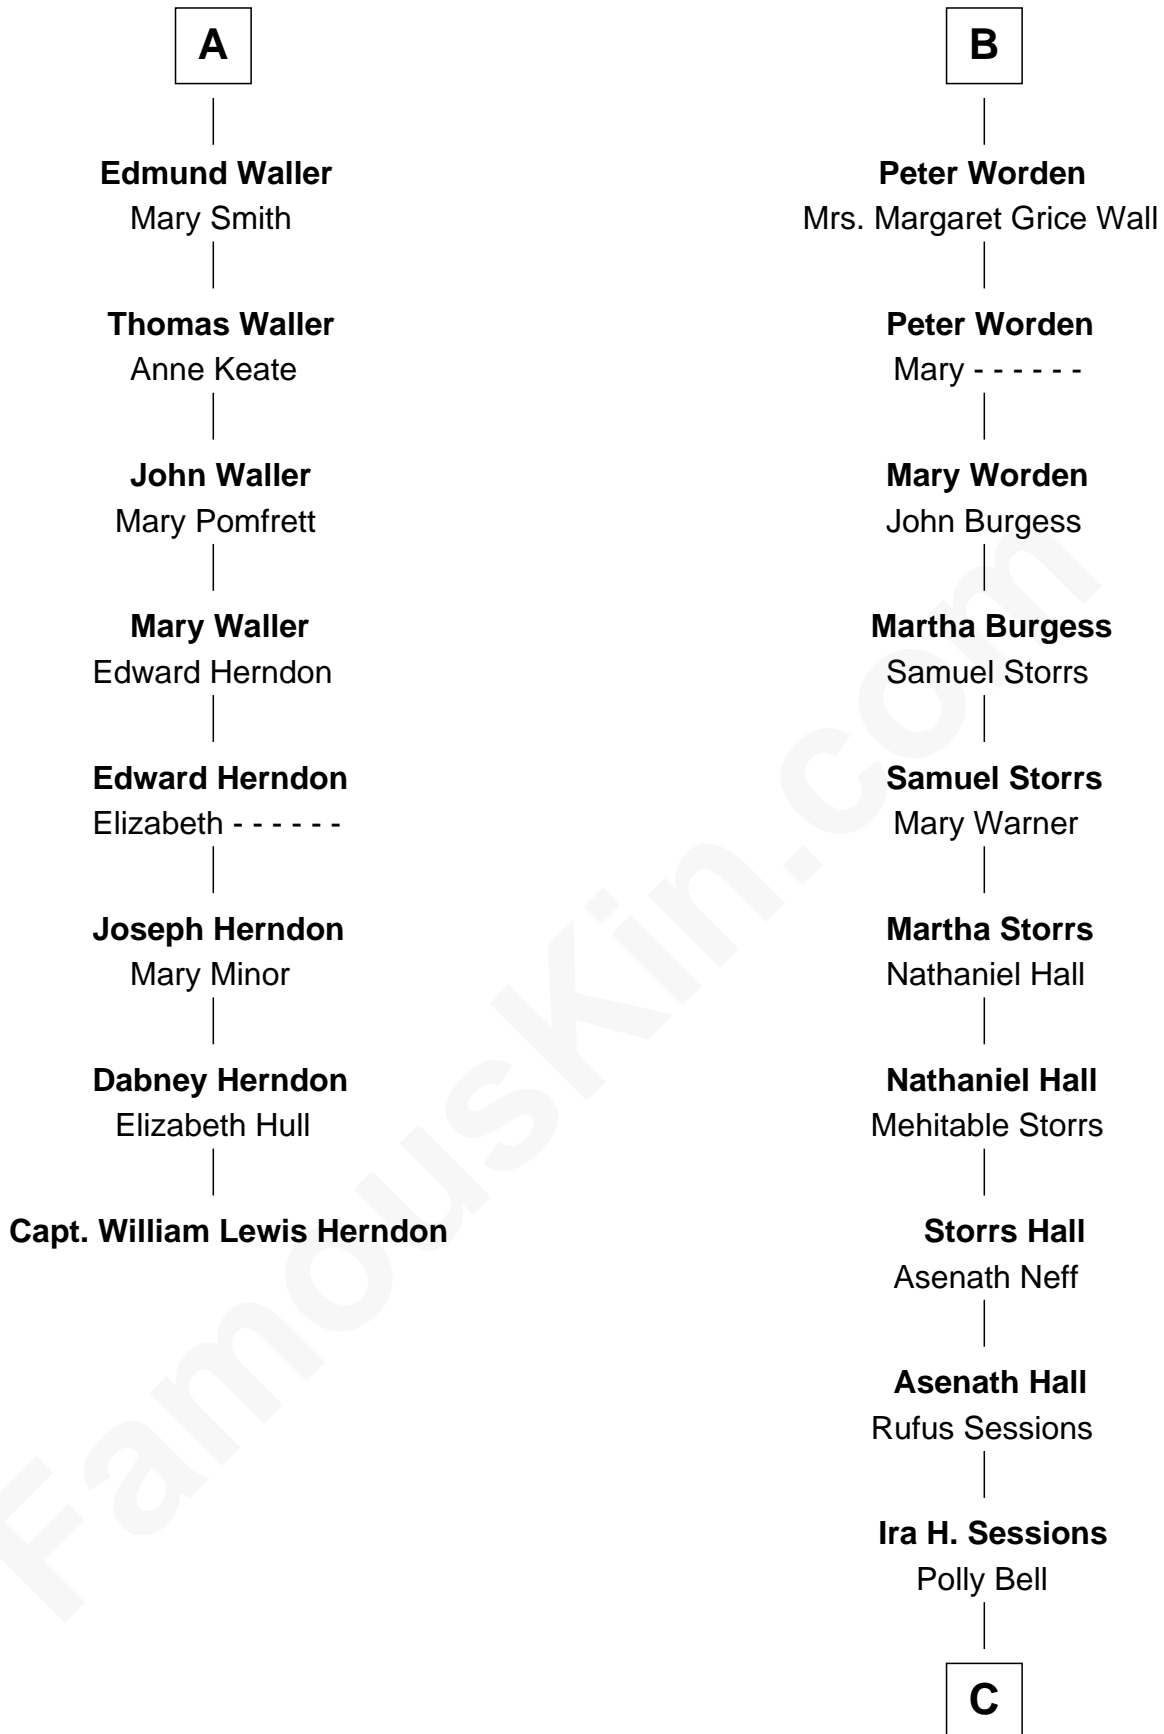

**FamousKin.com**  
**Relationship Chart of**  
**Capt. William Lewis Herndon**  
*Captain of the ill fated S.S. Central America*

**14th cousin 7 times removed of**

**Vanessa Hudgens**  
*TV, Movie and Stage Actress*

**Sir Nicholas Harington**  
 Isabel English

**Sir William Harington**  
 Margaret de Neville

**Isabel Harington**  
 Sir John Boteler

**Elizabeth Boteler**  
 Hamon Mascy

**Margaret Mascy**  
 John Holcroft

**Margaret Holcroft**  
 James Gerard

**William Gerard**  
 Dorothy Page

**Dorothy Gerard**  
 Thomas Waller

**A**

**Agnes Harington**  
 Richard Sherburne

**Richard Sherburne**  
 Alice Hamerton

**Agnes Sherburne**  
 Henry Rushton

**Nicholas Rushton**  
 Margaret Radcliffe

**Agnes Rushton**  
 Richard Worthington

**Peter Worthington**  
 Isabel Anderton

**Isabel Worthington**  
 Robert Worden

**B**

**C**

**Lucy Eva Sessions**

William Riley Pemberton