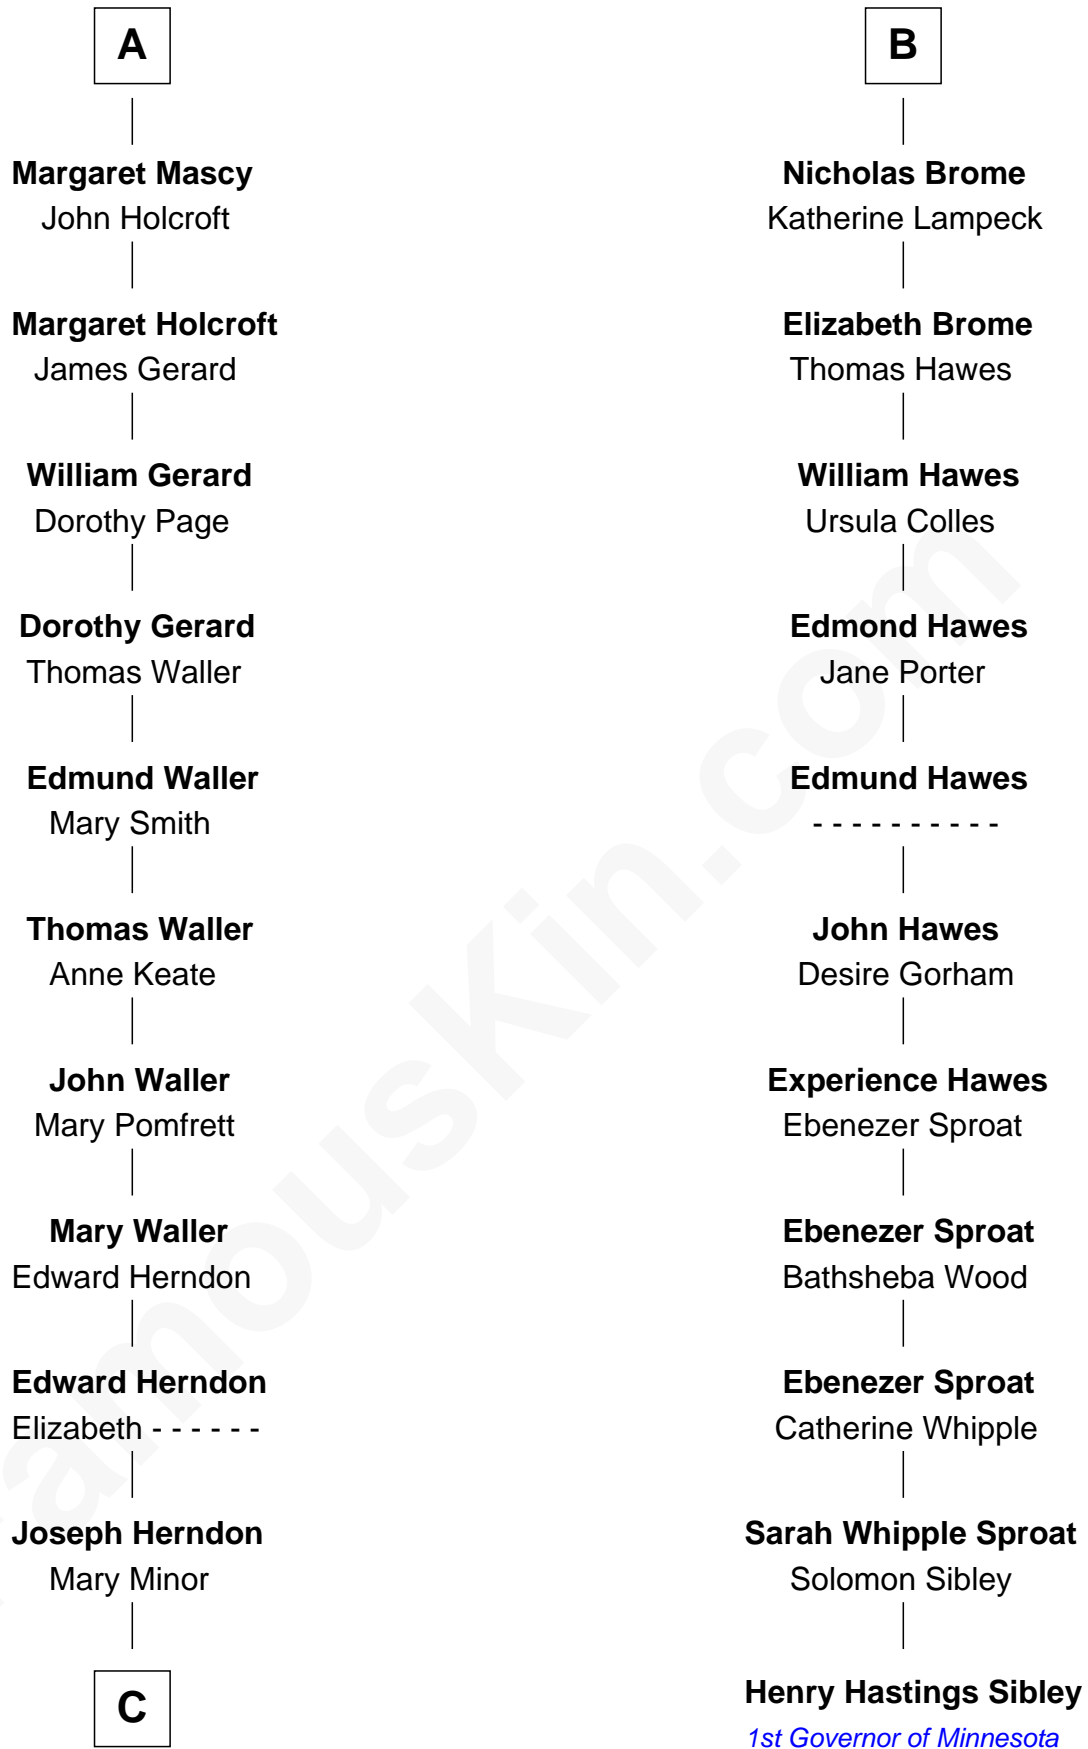

**FamousKin.com**  
**Relationship Chart of**  
**Capt. William Lewis Herndon**  
*Captain of the ill fated S.S. Central America*

17th cousin 1 time removed of

**Henry Hastings Sibley**  
*1st Governor of Minnesota*

FamousKin.com