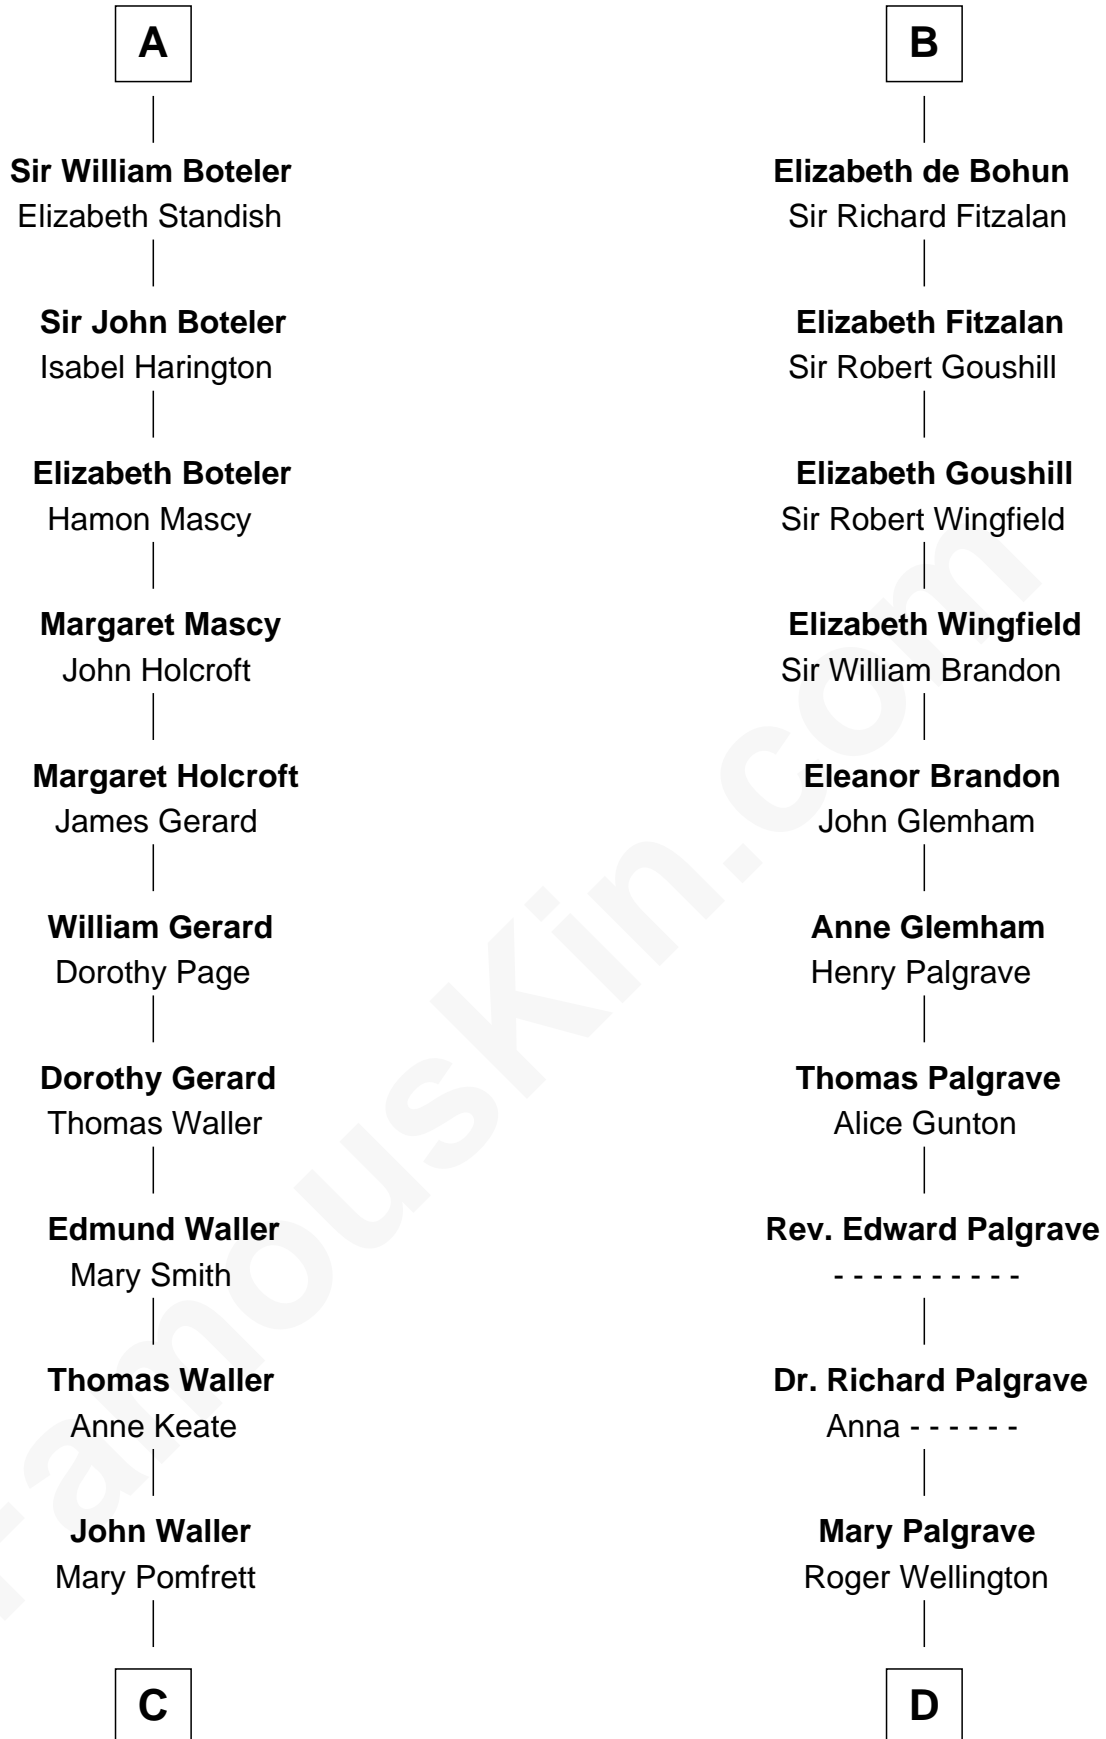

FamousKin.com
Relationship Chart of
Capt. William Lewis Herndon
Captain of the ill fated S.S. Central America

19th cousin 2 times removed of
Roger Sherman
Signer of the Declaration of Independence

C

Mary Waller
Edward Herndon

Edward Herndon
Elizabeth - - - - -

Joseph Herndon
Mary Minor

Dabney Herndon
Elizabeth Hull

Capt. William Lewis Herndon

D

Benjamin Wellington
Elizabeth Sweetman

Mehetable Wellington
William Sherman

Roger Sherman
Signer of Declaration of Independence