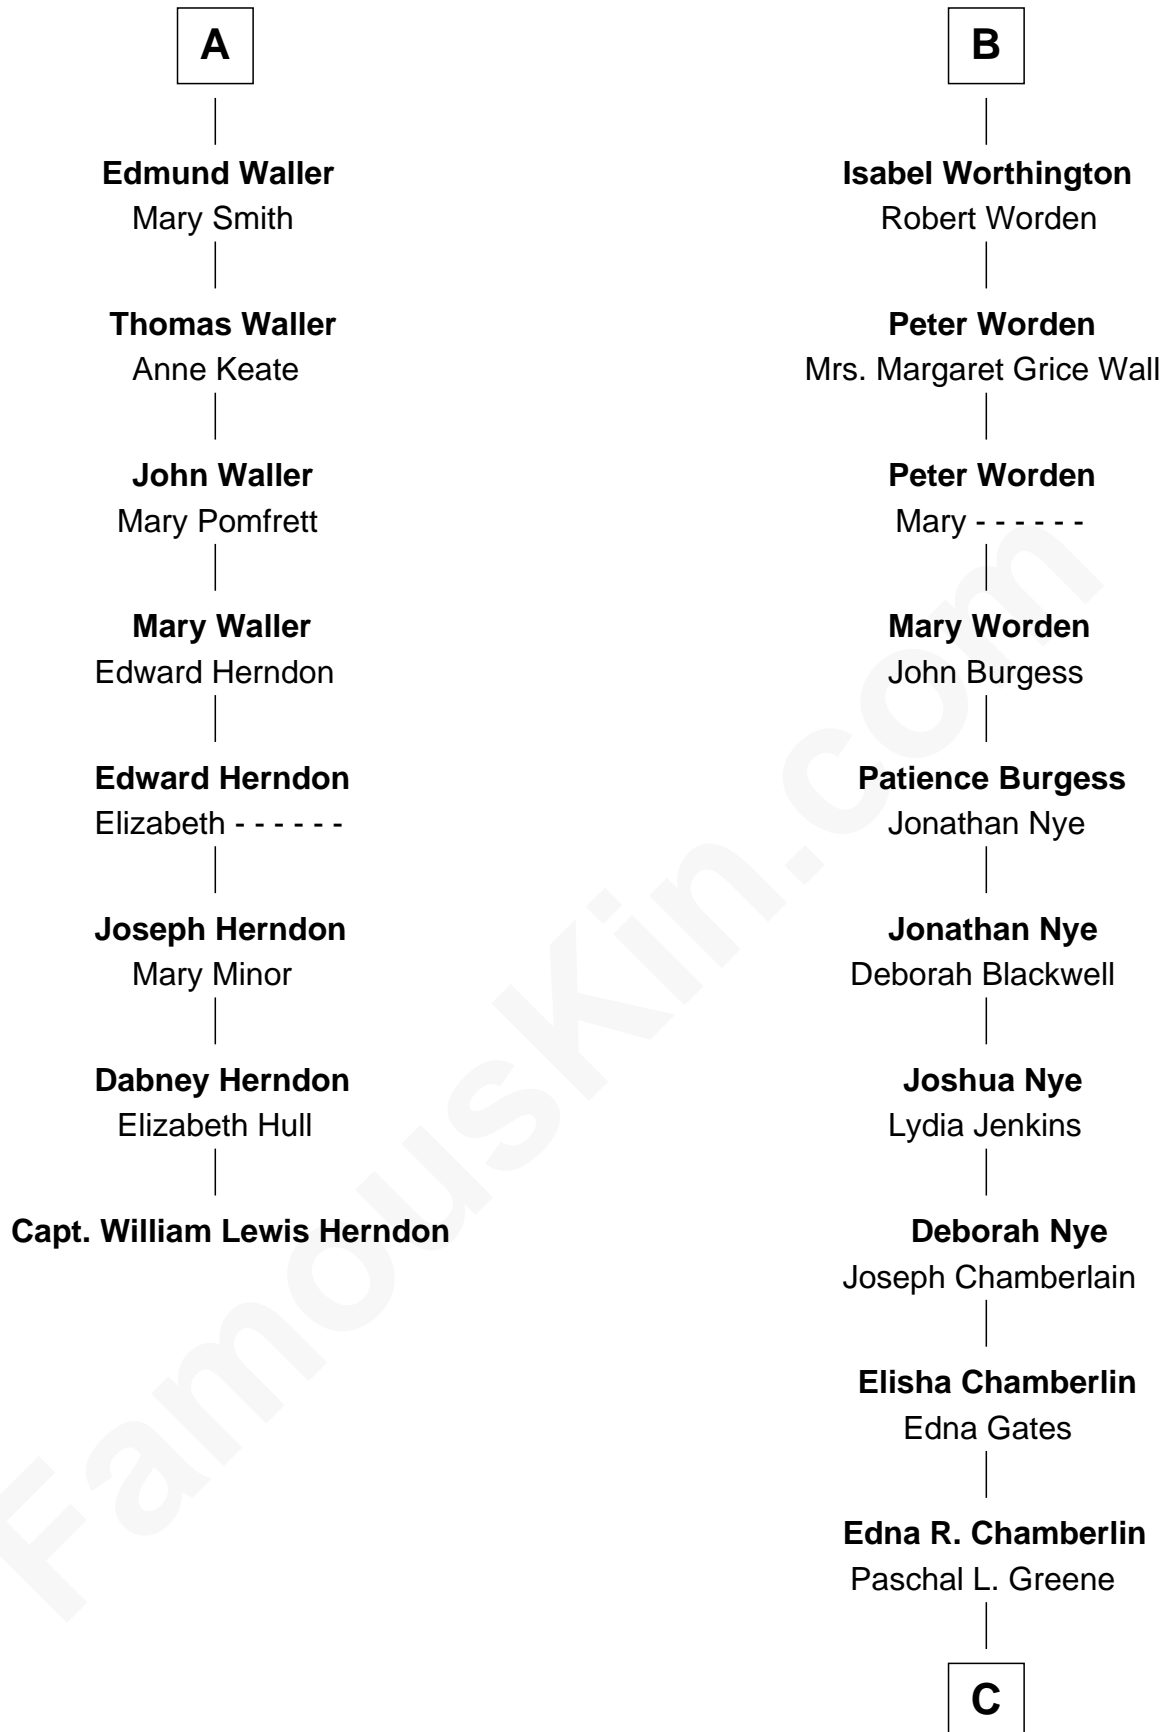

**FamousKin.com**  
**Relationship Chart of**  
**Capt. William Lewis Herndon**  
*Captain of the ill fated S.S. Central America*

**14th cousin 6 times removed of**

**Geena Davis**  
*Movie and TV Actress*

**C**

**Nancy May Greene**  
William Farnham Davis

**Isaac Danforth Davis**  
Edna Frances Greene

**William Frank Davis**  
Lucille Martha Cook

**Geena Davis**  
*Movie and TV Actress*