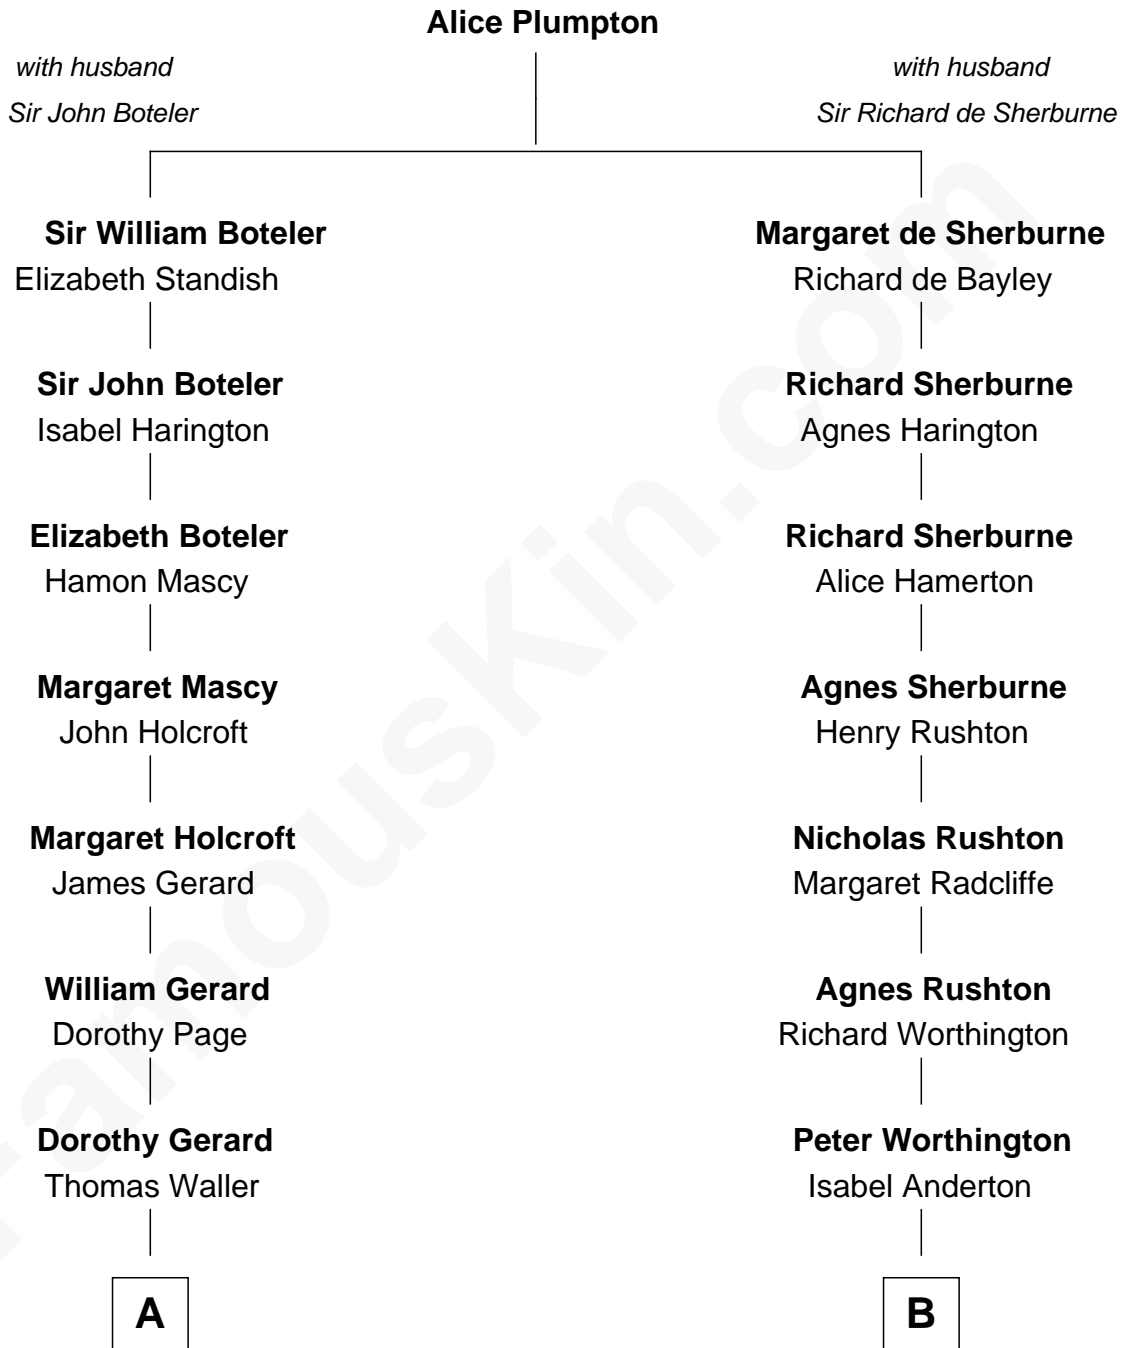

**FamousKin.com**  
**Relationship Chart of**  
**Capt. William Lewis Herndon**  
*Captain of the ill fated S.S. Central America*

**14th cousin 6 times removed of**

**Geena Davis**  
*Movie and TV Actress*

**C**

**Nancy May Greene**  
William Farnham Davis

**Isaac Danforth Davis**  
Edna Frances Greene

**William Frank Davis**  
Lucille Martha Cook

**Geena Davis**  
*Movie and TV Actress*