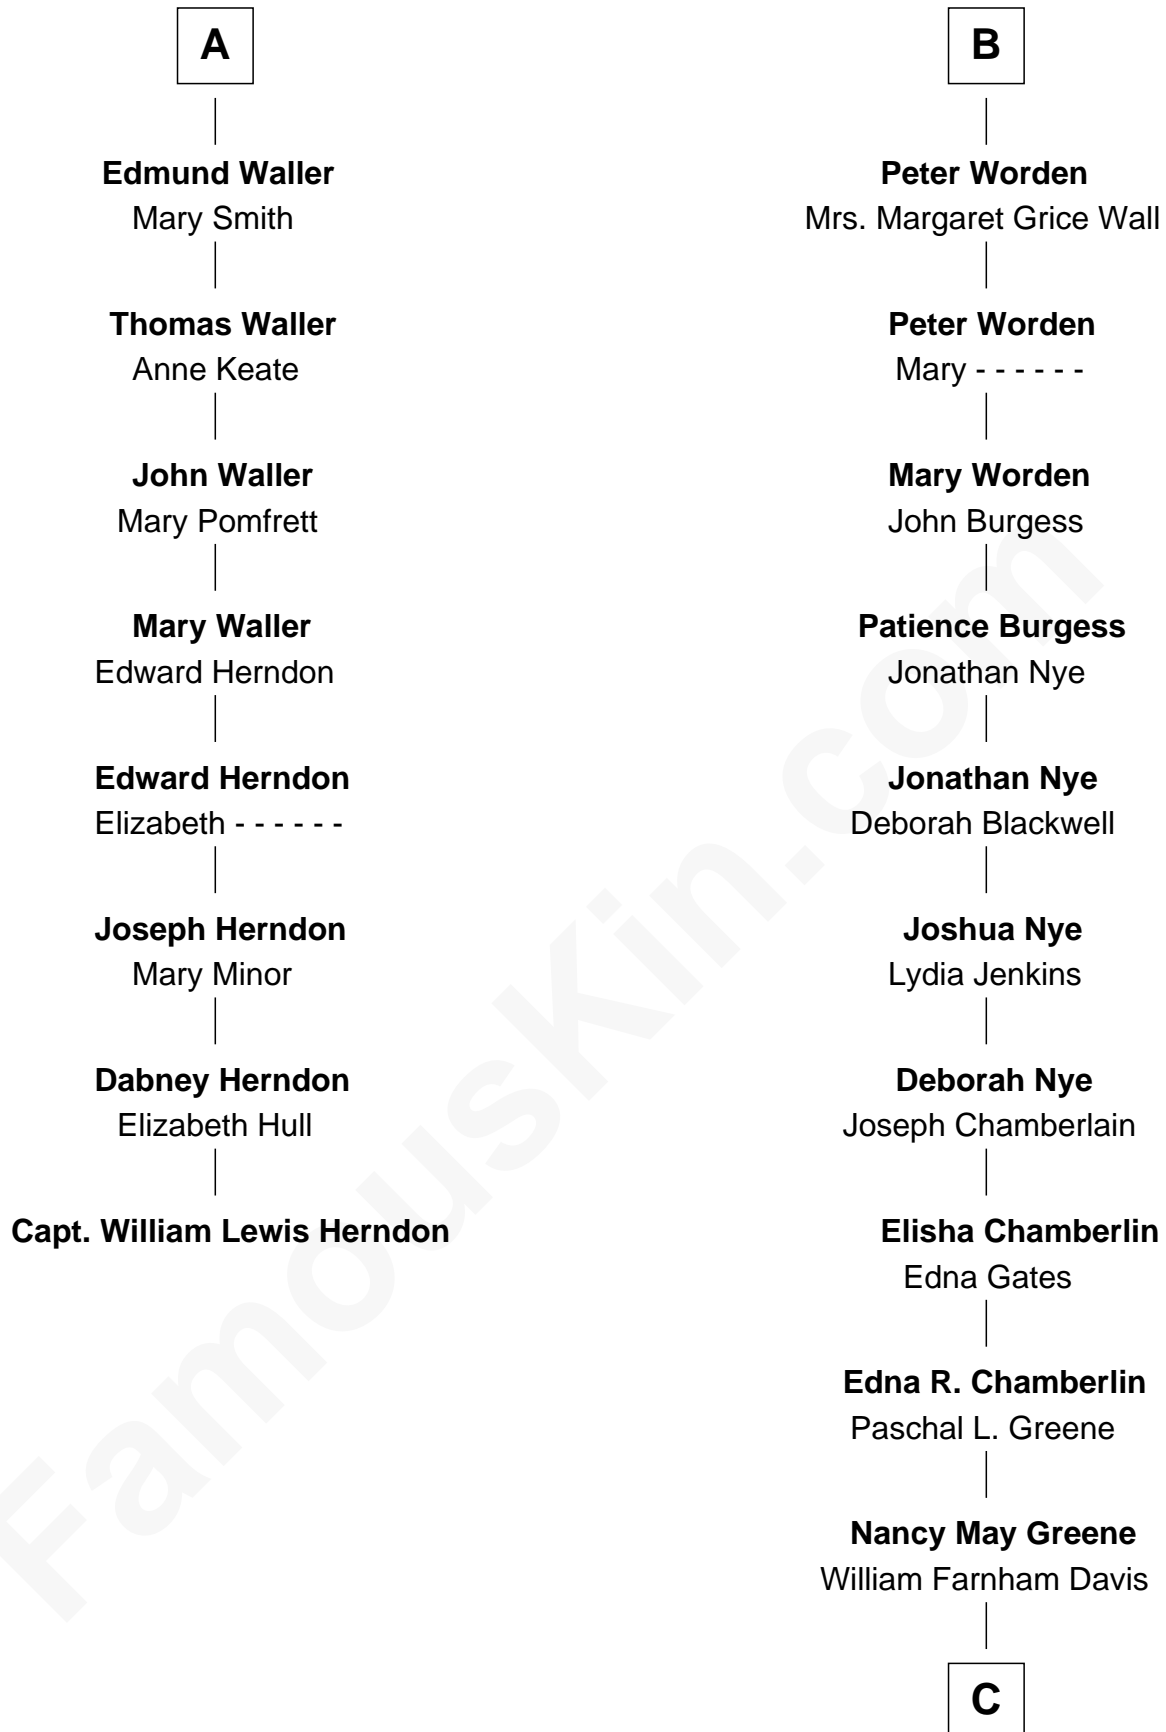

FamousKin.com
Relationship Chart of
Capt. William Lewis Herndon
Captain of the ill fated S.S. Central America

14th cousin 5 times removed of

Geena Davis
Movie and TV Actress

Sir Nicholas Harington
 Isabel English

C

Isaac Danforth Davis

Edna Frances Greene

William Frank Davis

Lucille Martha Cook

Geena Davis

Movie and TV Actress