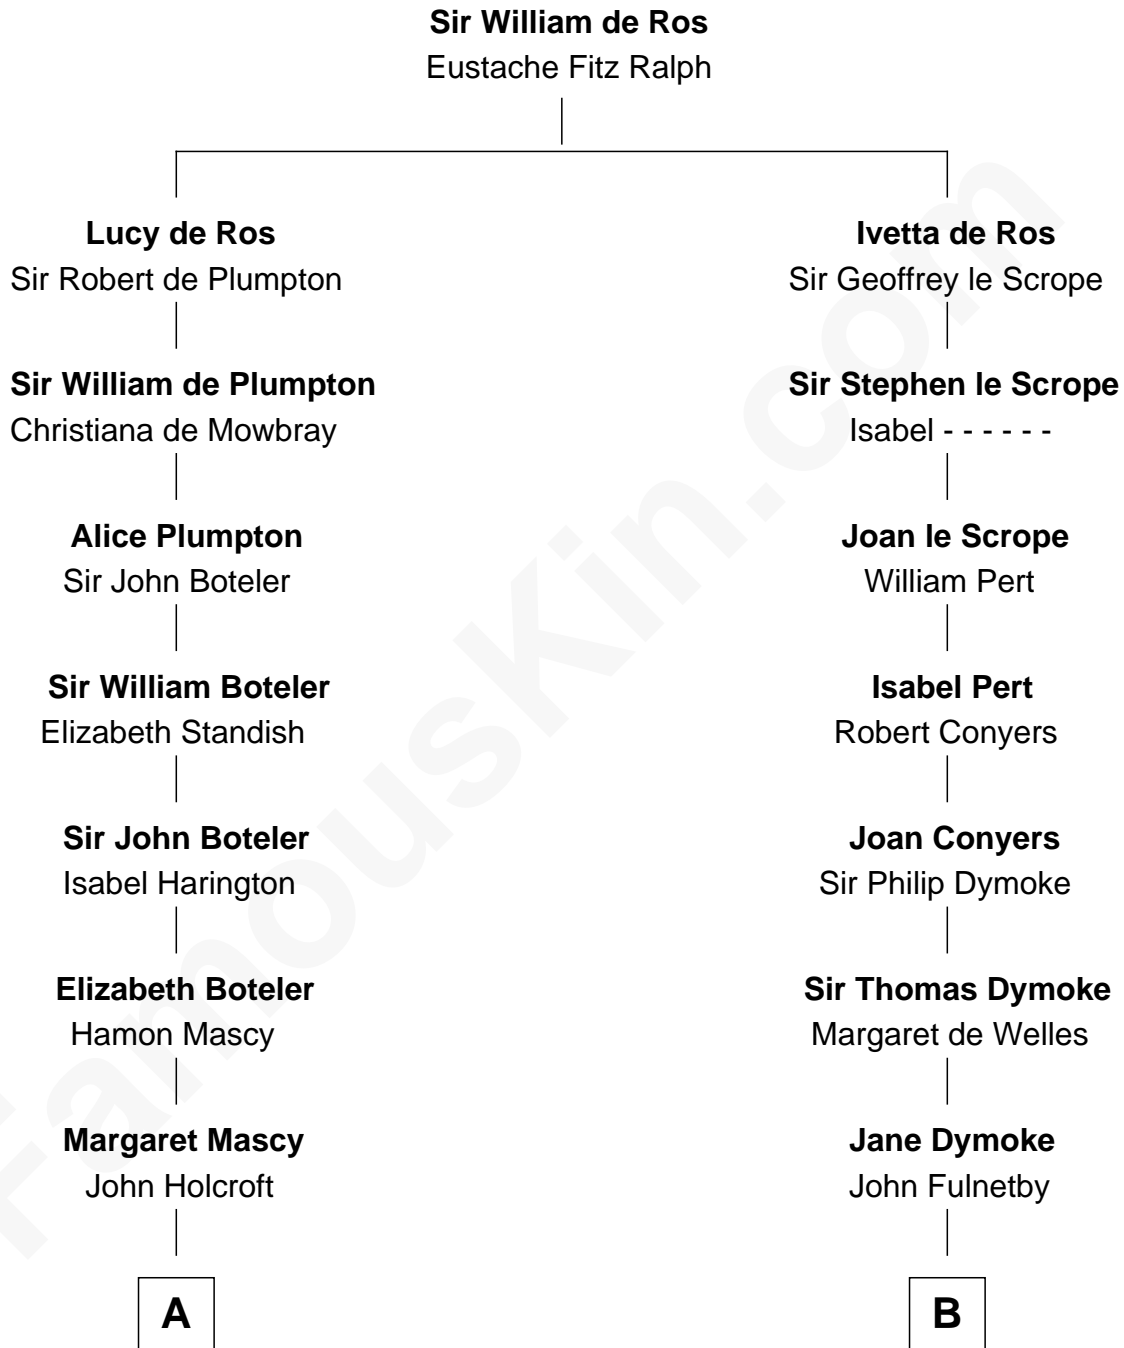

FamousKin.com
Relationship Chart of
Capt. William Lewis Herndon
Captain of the ill fated S.S. Central America

17th cousin 4 times removed of

Sam Waterston
Stage, TV and Movie Actor

C

Anna Greenleaf Sawyer

Amos Atkinson

Edward Atkinson

Mary Caroline Heath

Robert Whitman Atkinson

Elizabeth Bispham Page

Alice Tucker Atkinson

George Chychele Waterston

Sam Waterston