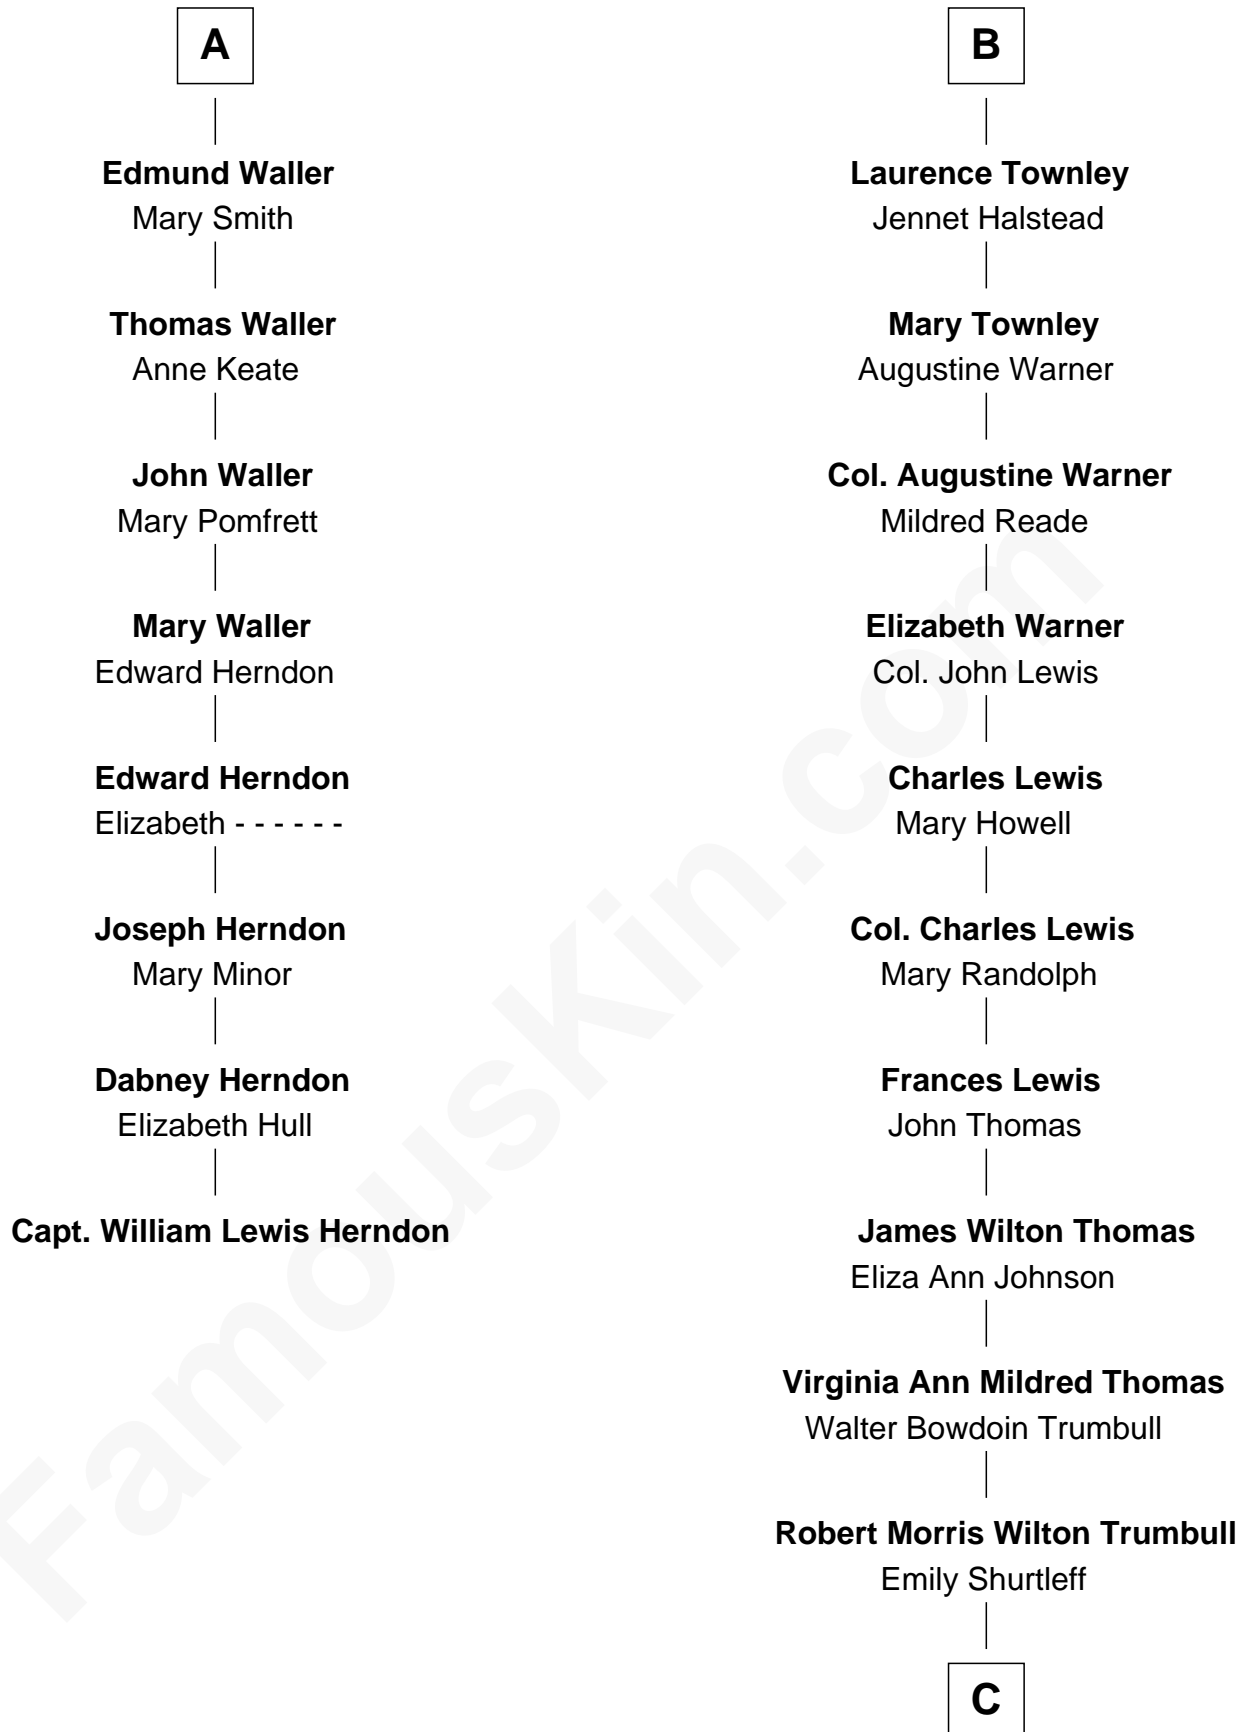

FamousKin.com
Relationship Chart of
Capt. William Lewis Herndon
Captain of the ill fated S.S. Central America

14th cousin 5 times removed of

Douglas Trumbull
Film Special Effects Pioneer

C

|
Morris Kinnard Trumbull