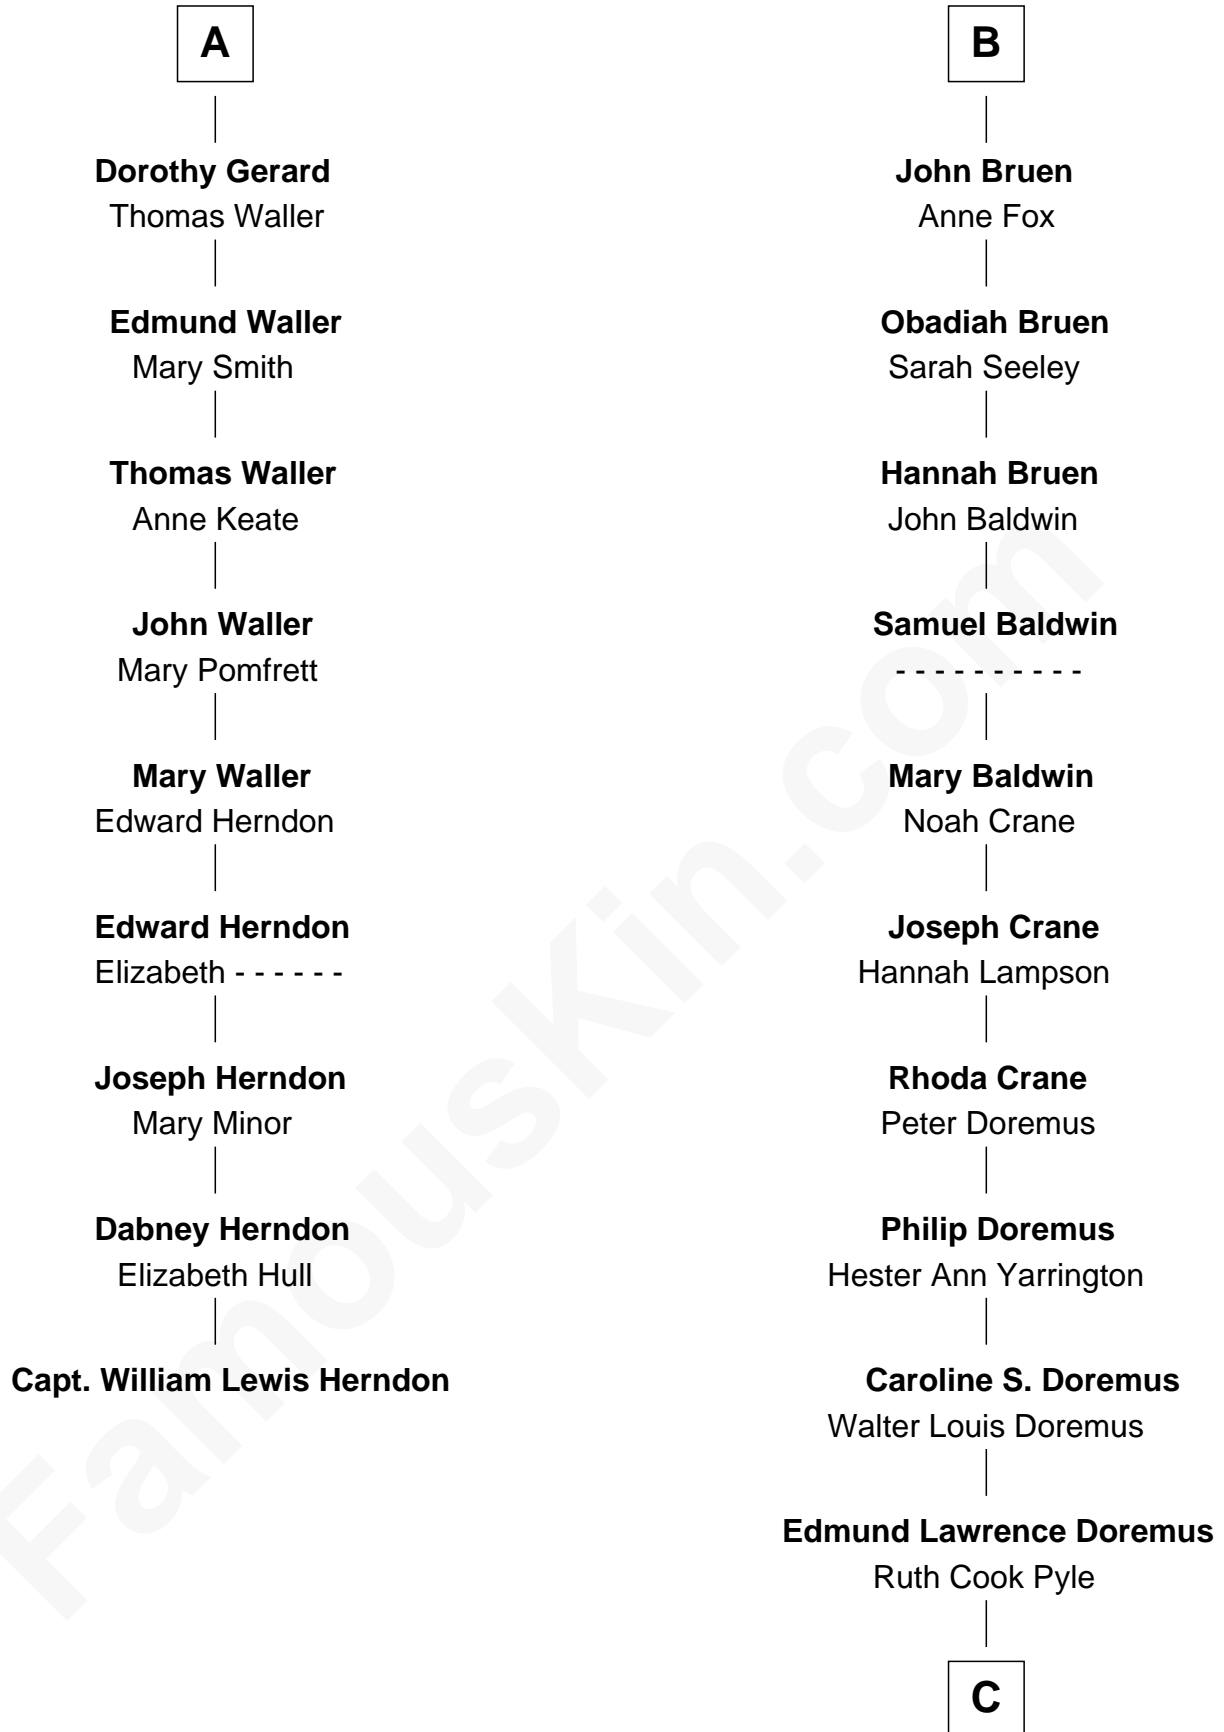

FamousKin.com
Relationship Chart of
Capt. William Lewis Herndon
Captain of the ill fated S.S. Central America

15th cousin 3 times removed of

Susan Dey
TV and Movie Actress

C

Ruth Pyle Doremus
Robert Smith Dey