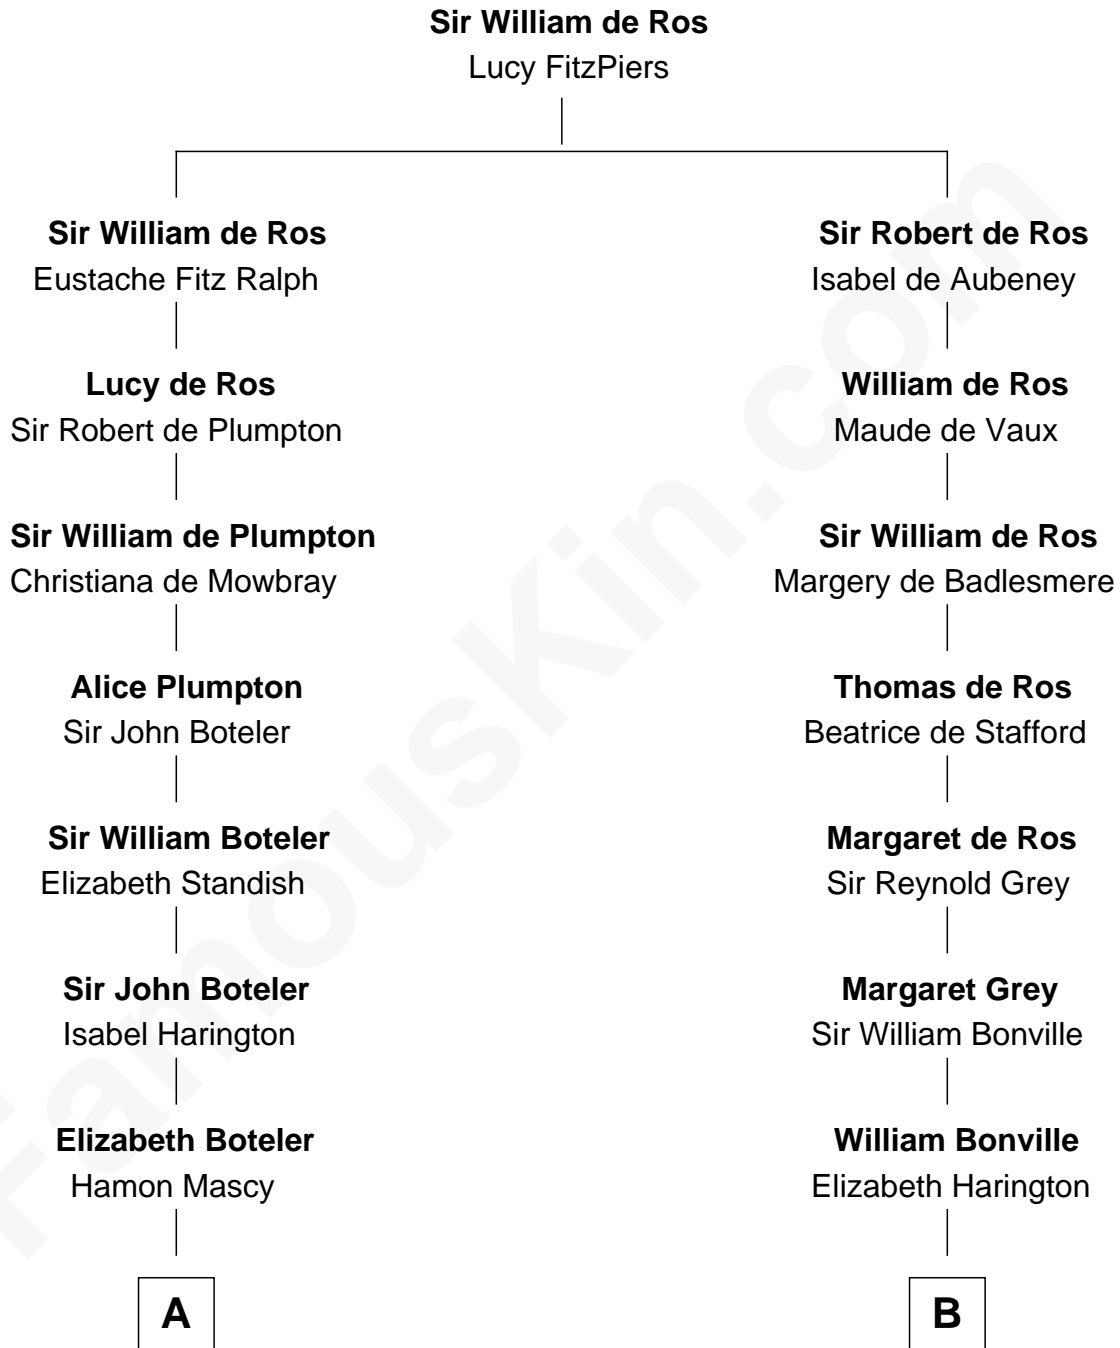

FamousKin.com
Relationship Chart of
Capt. William Lewis Herndon
Captain of the ill fated S.S. Central America

18th cousin of
William Woodbridge
2nd Governor of Michigan

FamousKin.com