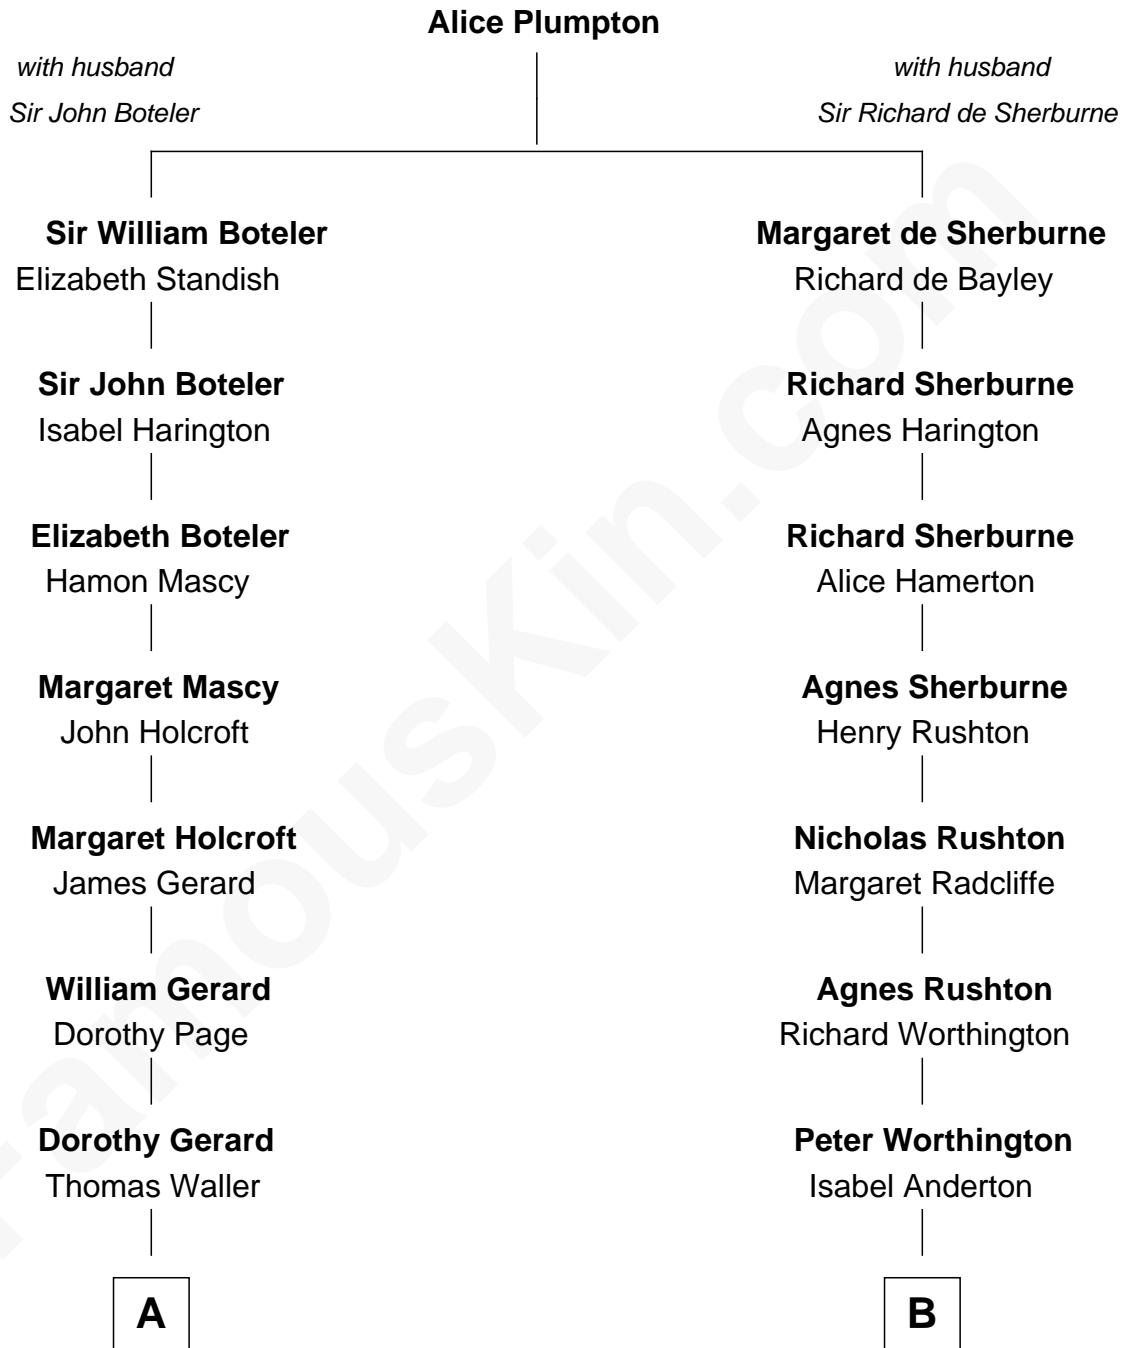

FamousKin.com
Relationship Chart of
Capt. William Lewis Herndon
Captain of the ill fated S.S. Central America

14th cousin 4 times removed of

Bing Crosby
Singer and Movie Actor

C

|
Harry Lincoln Crosby
Catherine Harrigan