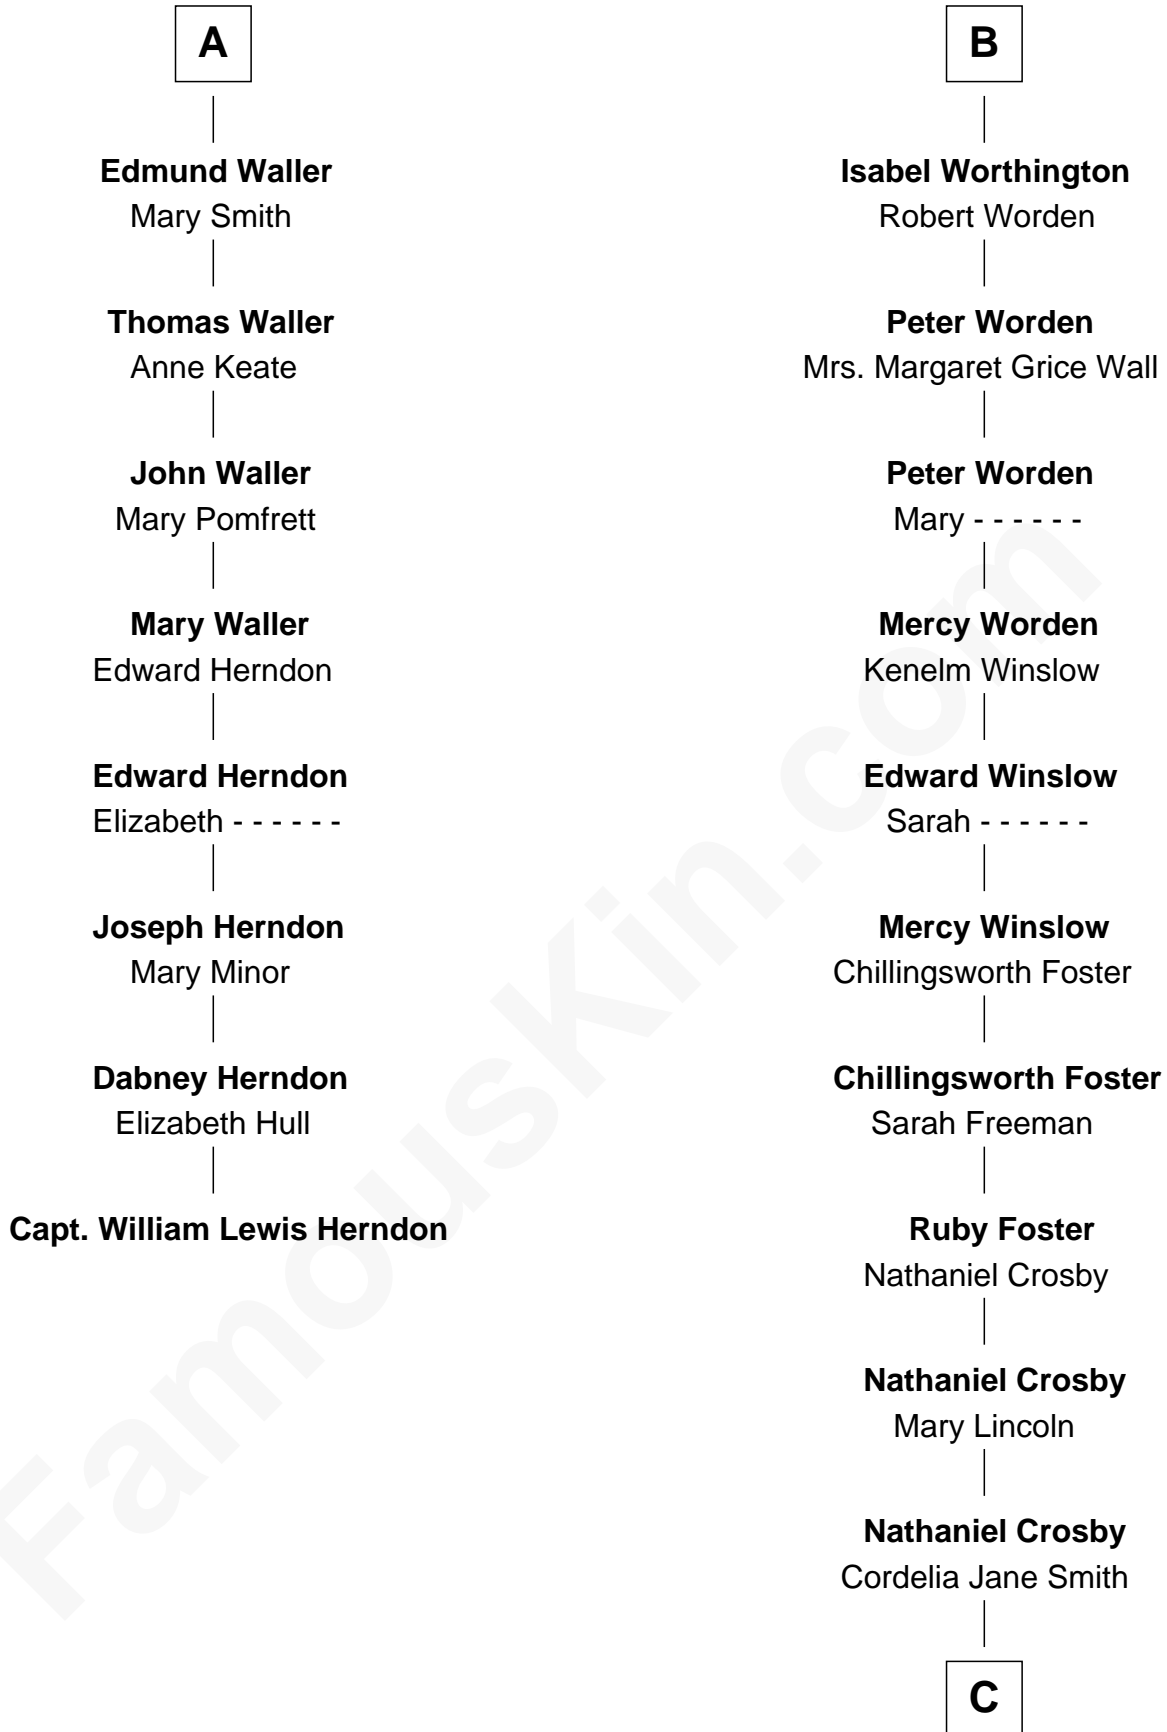

FamousKin.com
Relationship Chart of
Capt. William Lewis Herndon
Captain of the ill fated S.S. Central America

14th cousin 4 times removed of

Bing Crosby
Singer and Movie Actor

C

|
Harry Lincoln Crosby
Catherine Harrigan