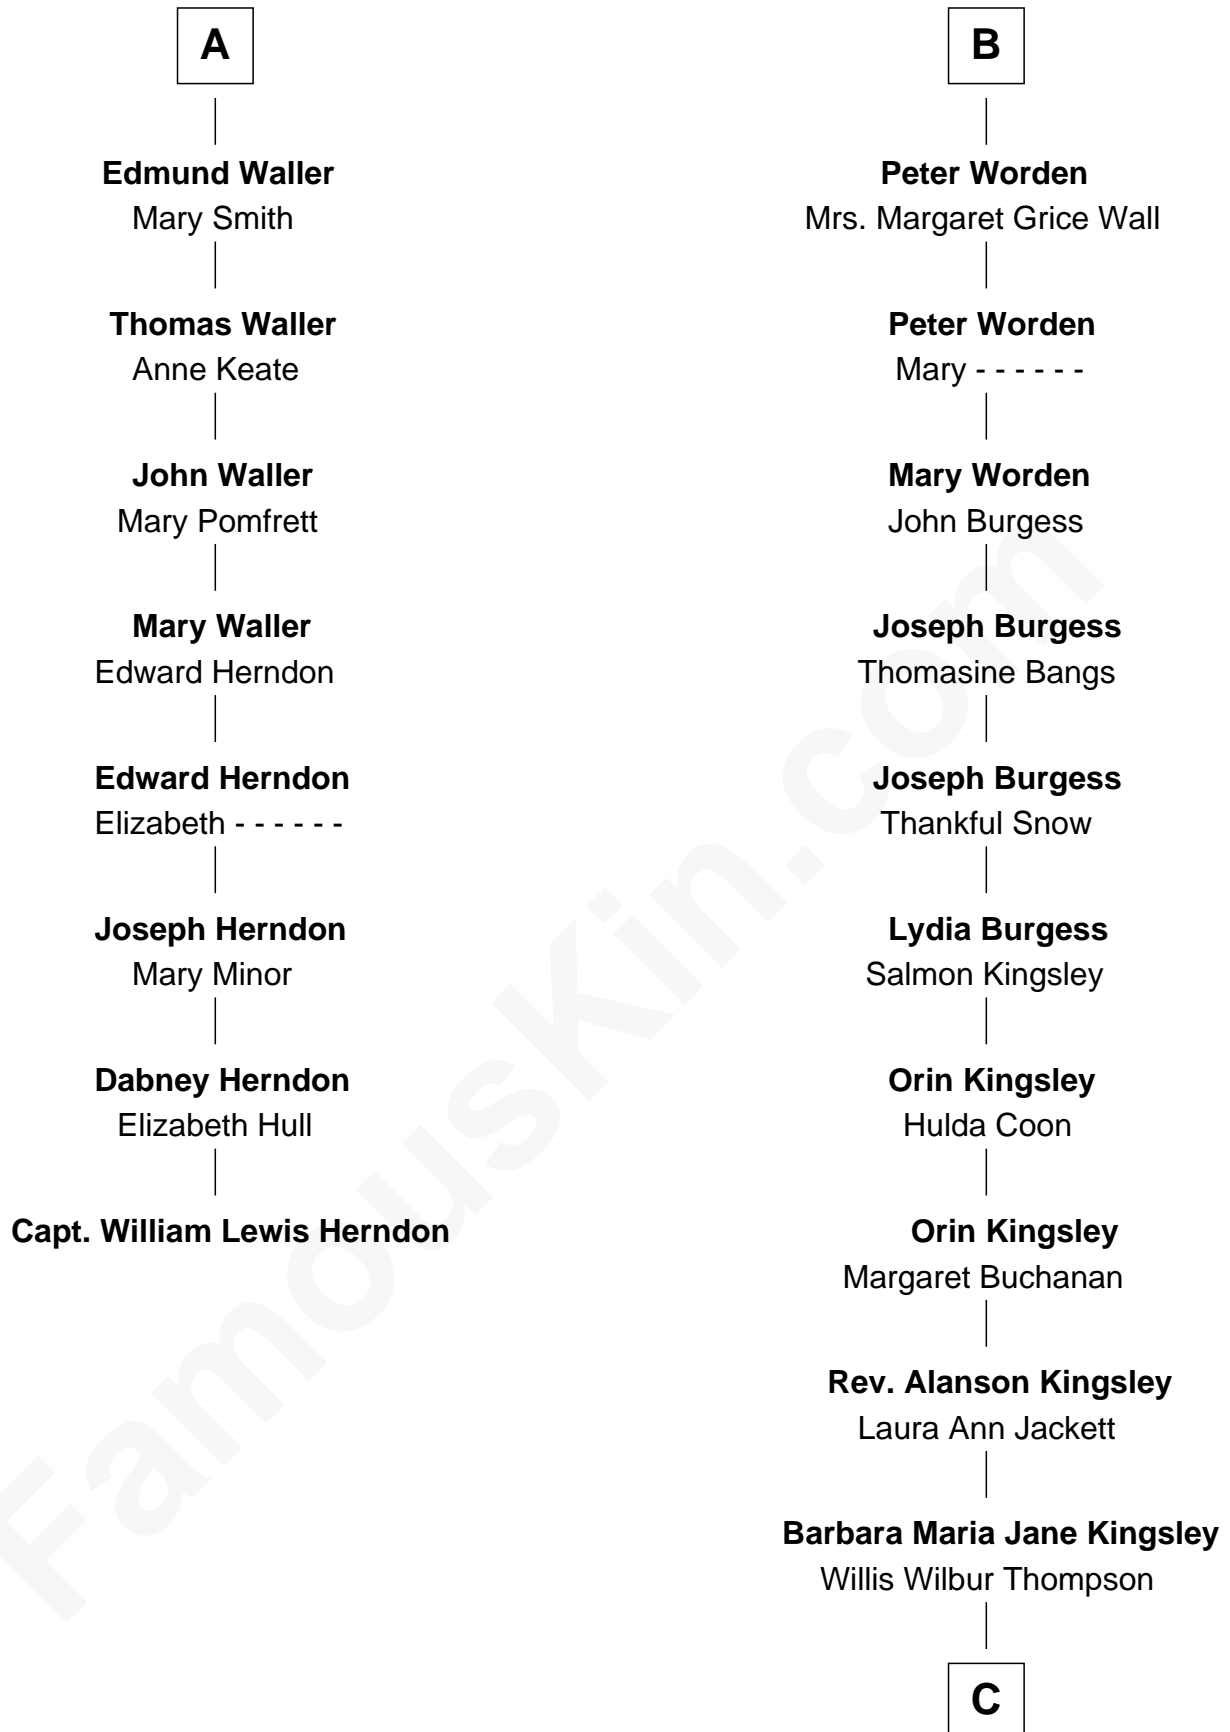

**FamousKin.com**  
**Relationship Chart of**  
**Capt. William Lewis Herndon**  
*Captain of the ill fated S.S. Central America*

**14th cousin 6 times removed of**

**Taylor Swift**  
*Singer and Songwriter*

**Sir Nicholas Harington**  
 Isabel English

**Sir William Harington**  
 Margaret de Neville

**Agnes Harington**  
 Richard Sherburne

**Isabel Harington**  
 Sir John Boteler

**Richard Sherburne**  
 Alice Hamerton

**Elizabeth Boteler**  
 Hamon Mascy

**Agnes Sherburne**  
 Henry Rushton

**Margaret Mascy**  
 John Holcroft

**Nicholas Rushton**  
 Margaret Radcliffe

**Margaret Holcroft**  
 James Gerard

**Agnes Rushton**  
 Richard Worthington

**William Gerard**  
 Dorothy Page

**Peter Worthington**  
 Isabel Anderton

**Dorothy Gerard**  
 Thomas Waller

**Isabel Worthington**  
 Robert Worden

**A**

**B**

**C**

—  
**Bernice Maude Thompson**