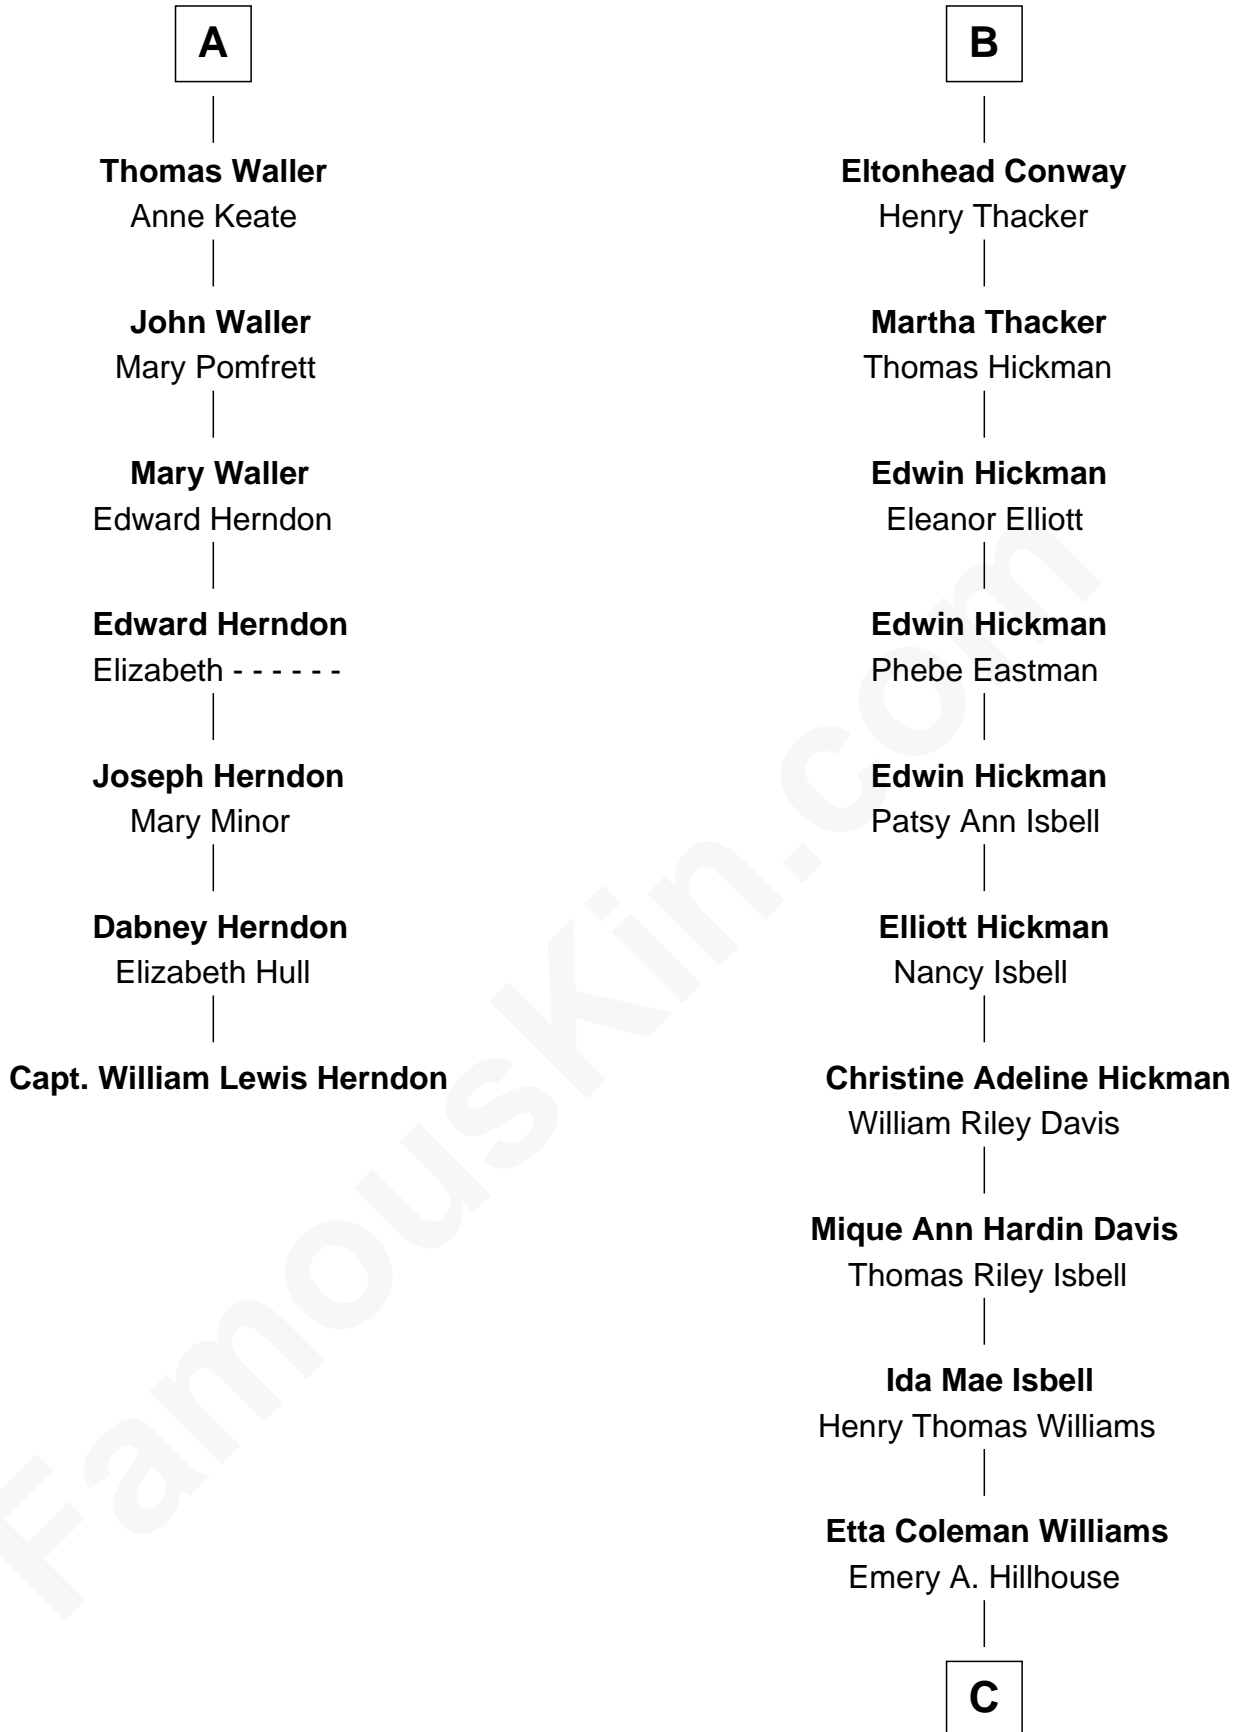

FamousKin.com
Relationship Chart of
Capt. William Lewis Herndon
Captain of the ill fated S.S. Central America

13th cousin 6 times removed of

Brad Pitt
Movie Actor

Sir William Harington
 Margaret de Neville