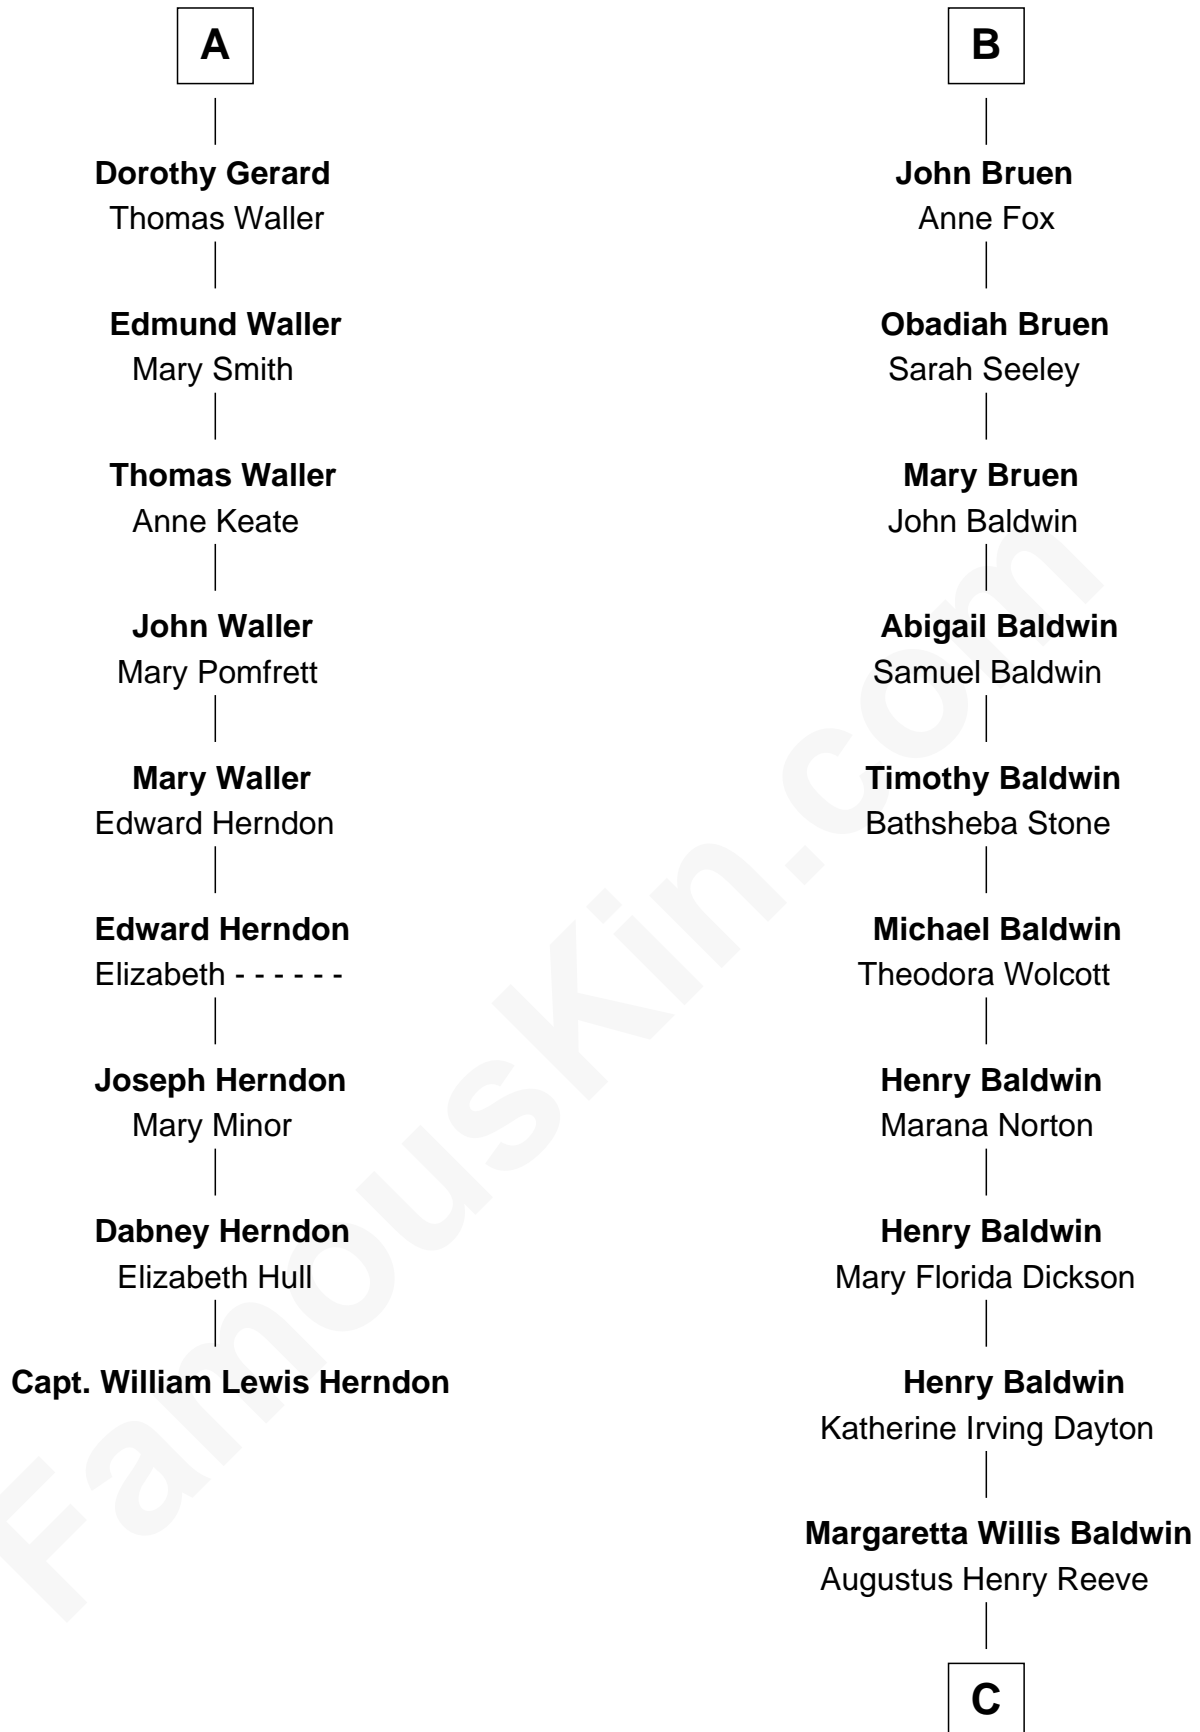

FamousKin.com
Relationship Chart of
Capt. William Lewis Herndon
Captain of the ill fated S.S. Central America

15th cousin 4 times removed of

Christopher Reeve
Movie Actor

C

Richard Henry Reeve

Anne Conrad D'Olier