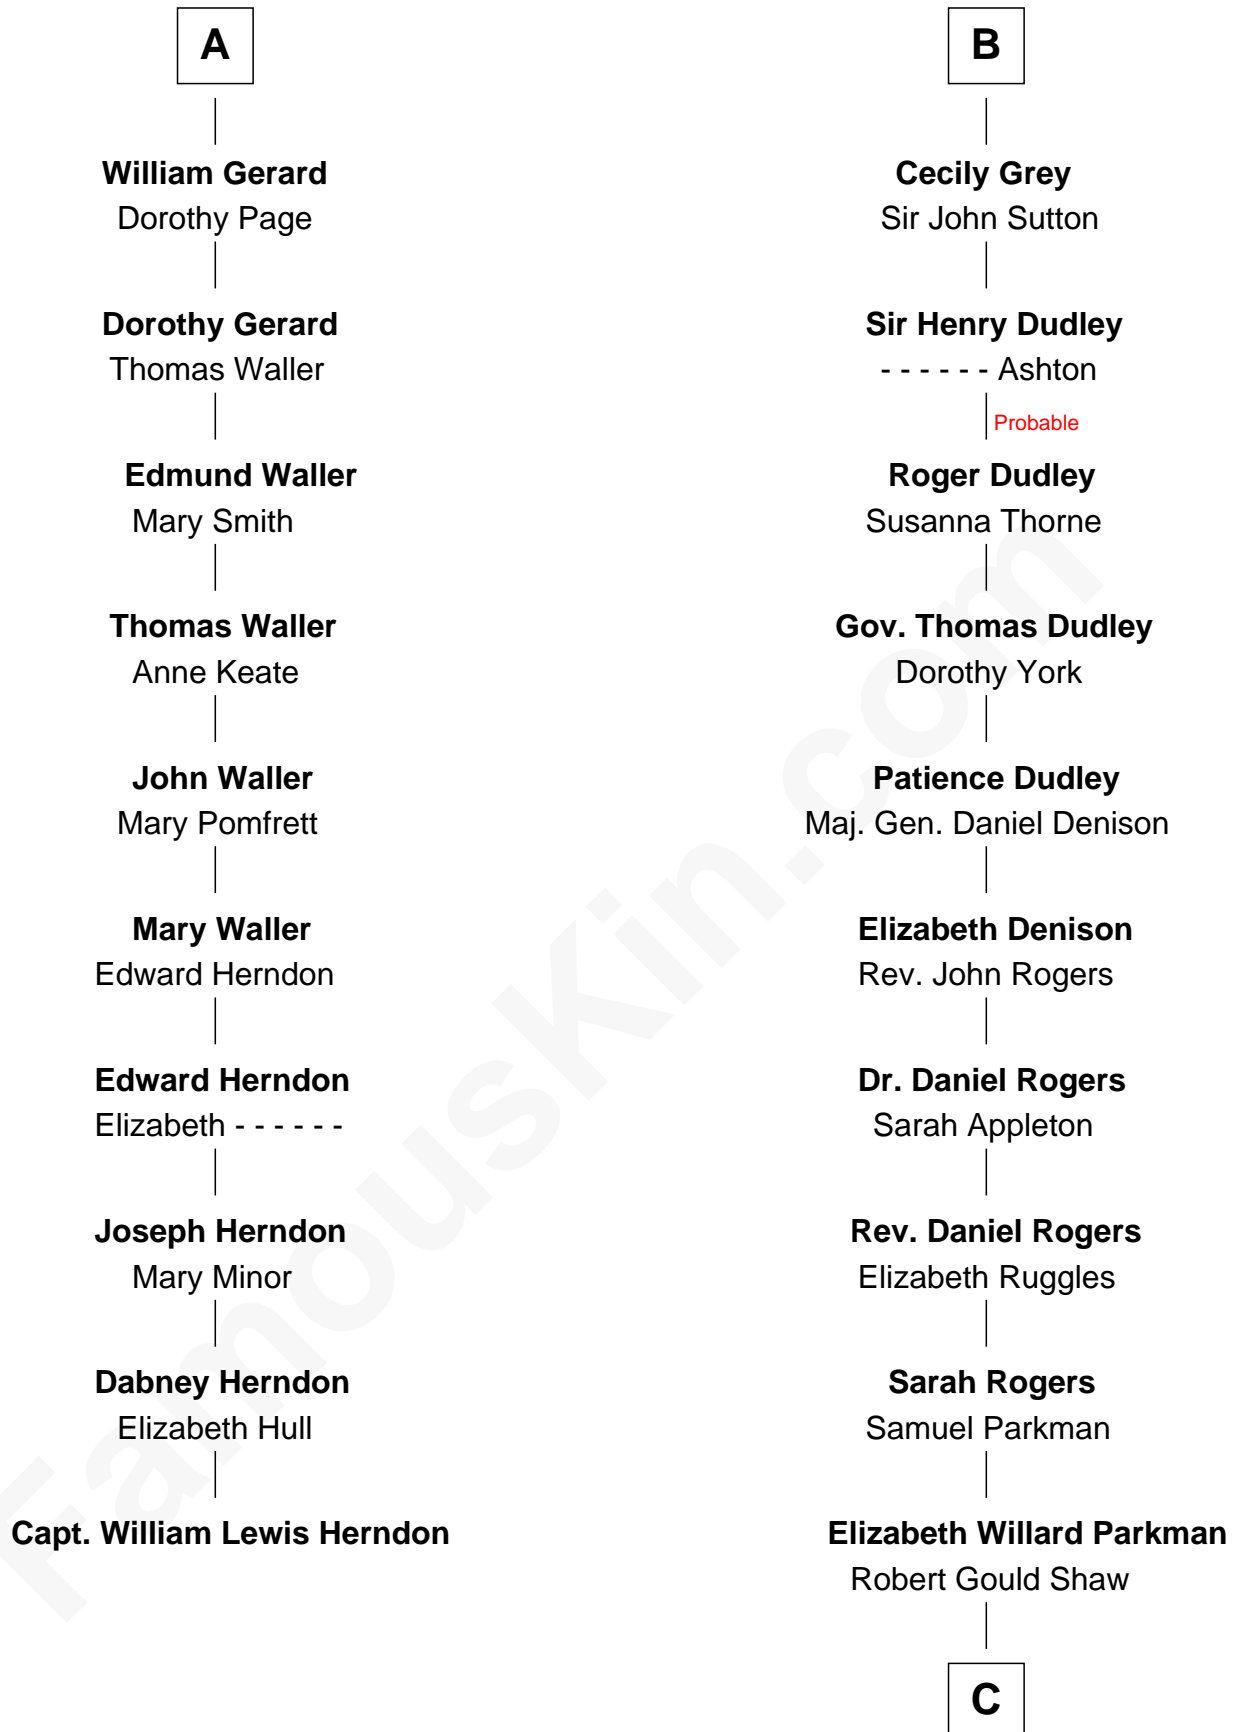

FamousKin.com
Relationship Chart of
Capt. William Lewis Herndon
Captain of the ill fated S.S. Central America

16th cousin 2 times removed of
Colonel Robert Gould Shaw
U.S. Civil War leader of film "Glory" fame

C

Francis George Shaw

Sarah Blake Sturgis

Colonel Robert Gould Shaw

Main character in film "Glory"

FamousKin.com