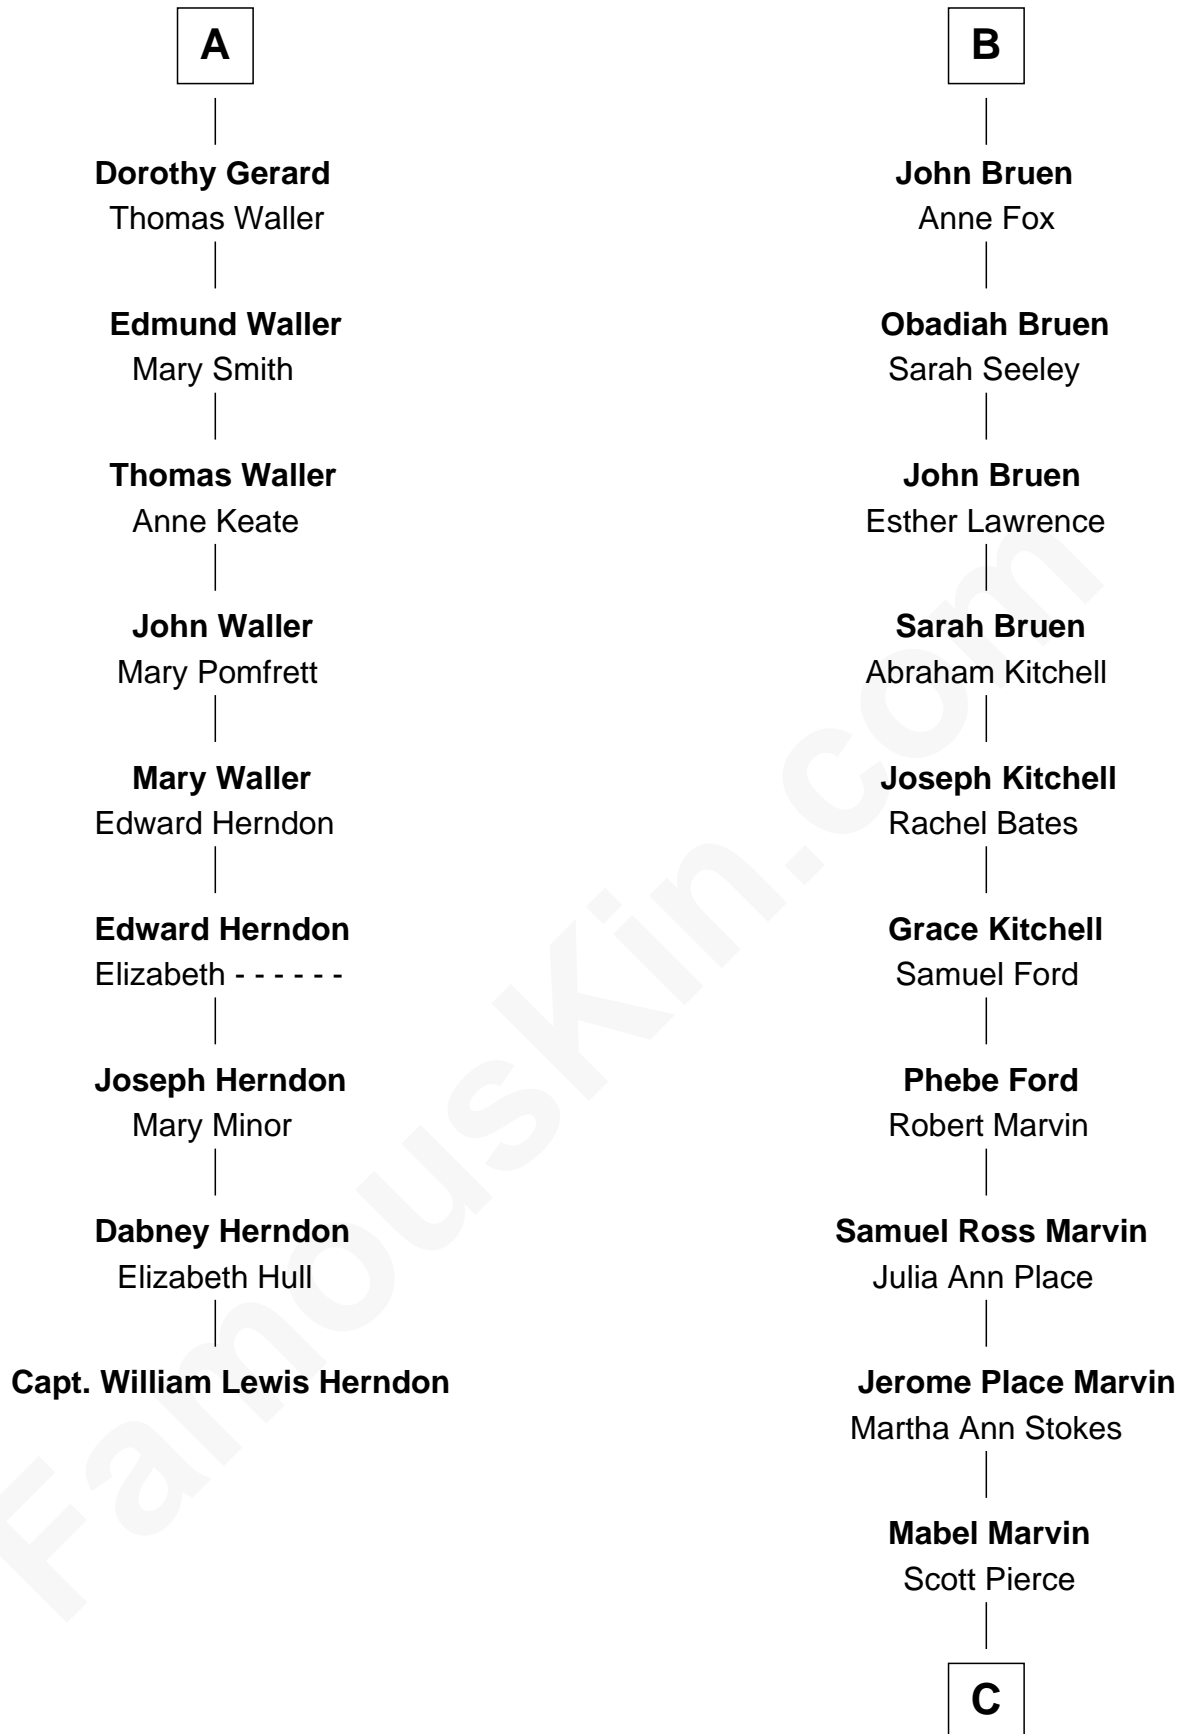

FamousKin.com
Relationship Chart of
Capt. William Lewis Herndon
Captain of the ill fated S.S. Central America

15th cousin 3 times removed of
Barbara (Pierce) Bush
First Lady of President George H.W. Bush

C

Marvin Pierce
Pauline Robinson

Barbara (Pierce) Bush
First Lady of George H.W. Bush

FamousKin.com