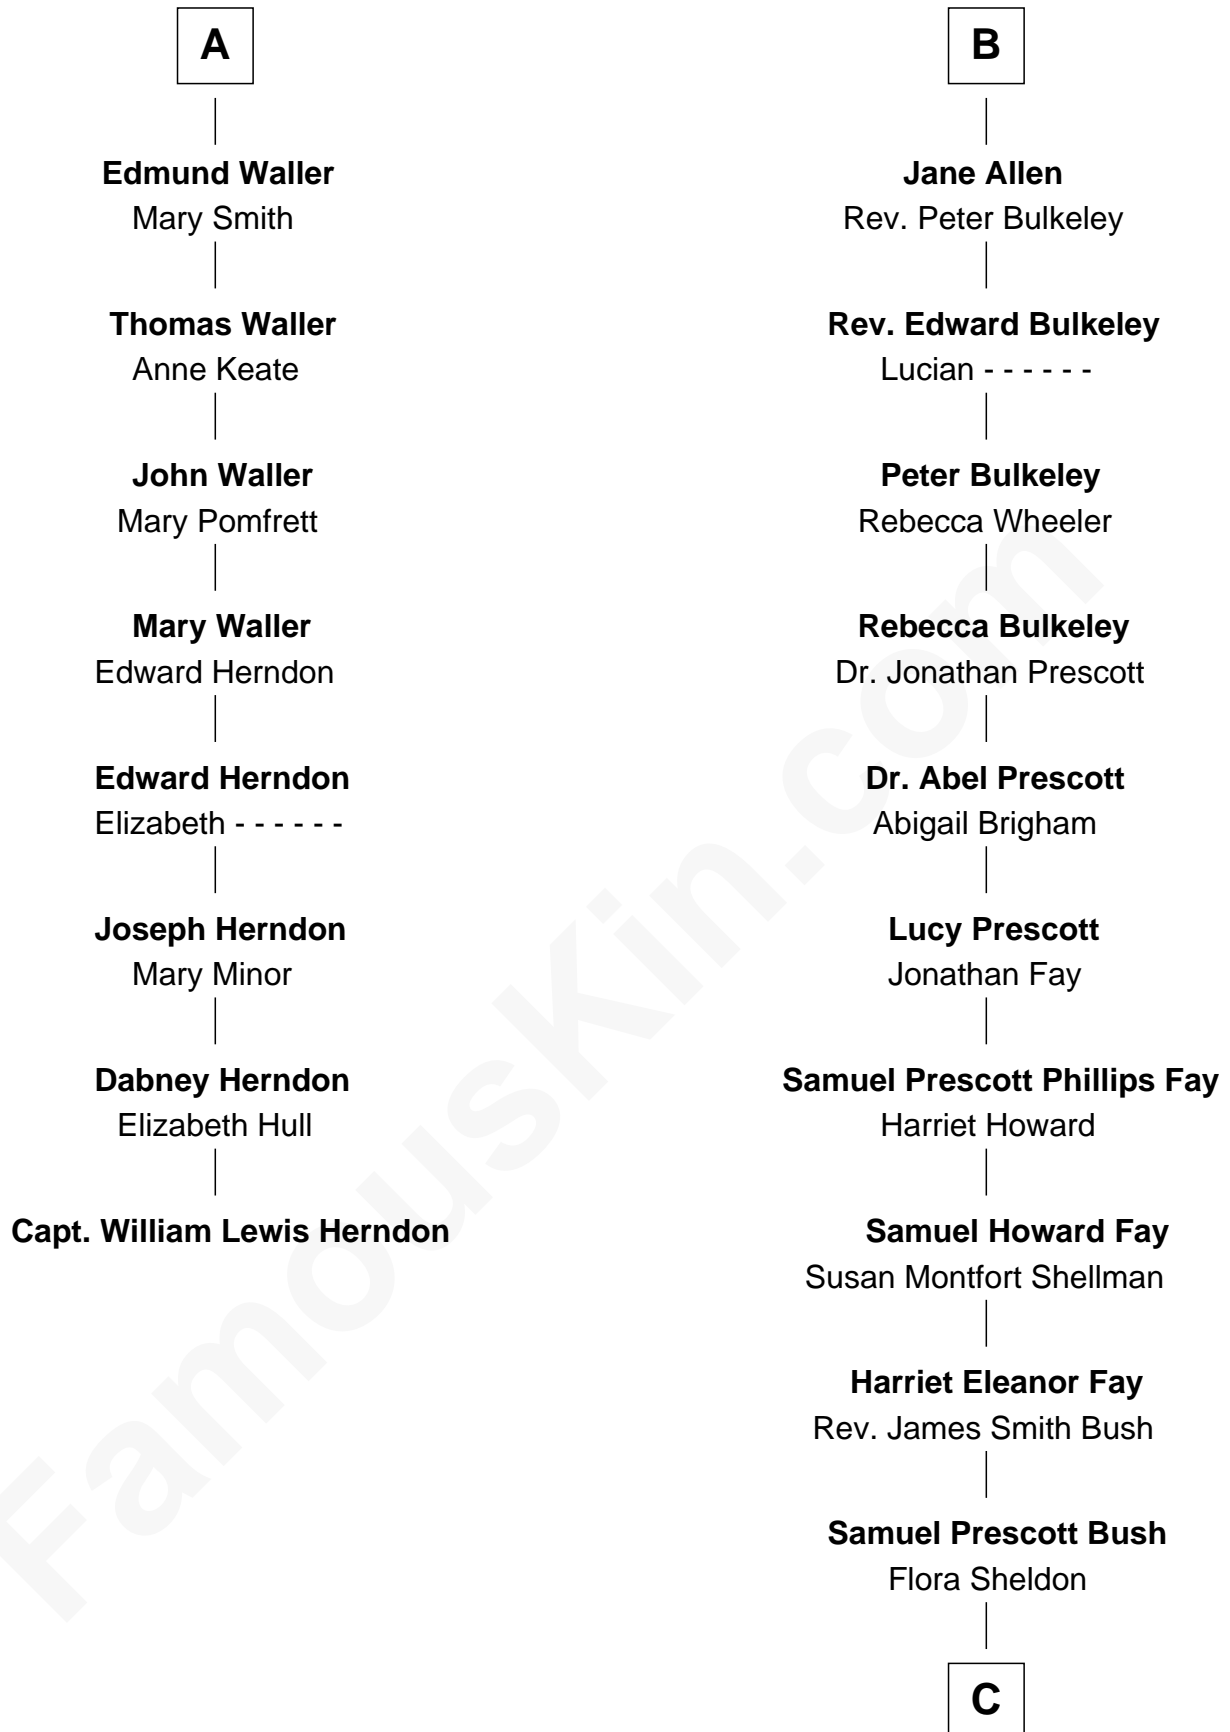

**FamousKin.com**  
**Relationship Chart of**  
**Capt. William Lewis Herndon**  
*Captain of the ill fated S.S. Central America*

14th cousin 5 times removed of

**George W. Bush**  
*43rd U.S. President*

C

**Prescott Sheldon Bush**

Dorothy Wear Walker

**George Herbert Walker Bush**

Barbara Pierce

**George W. Bush**

*43rd U.S. President*

FamousKin.com