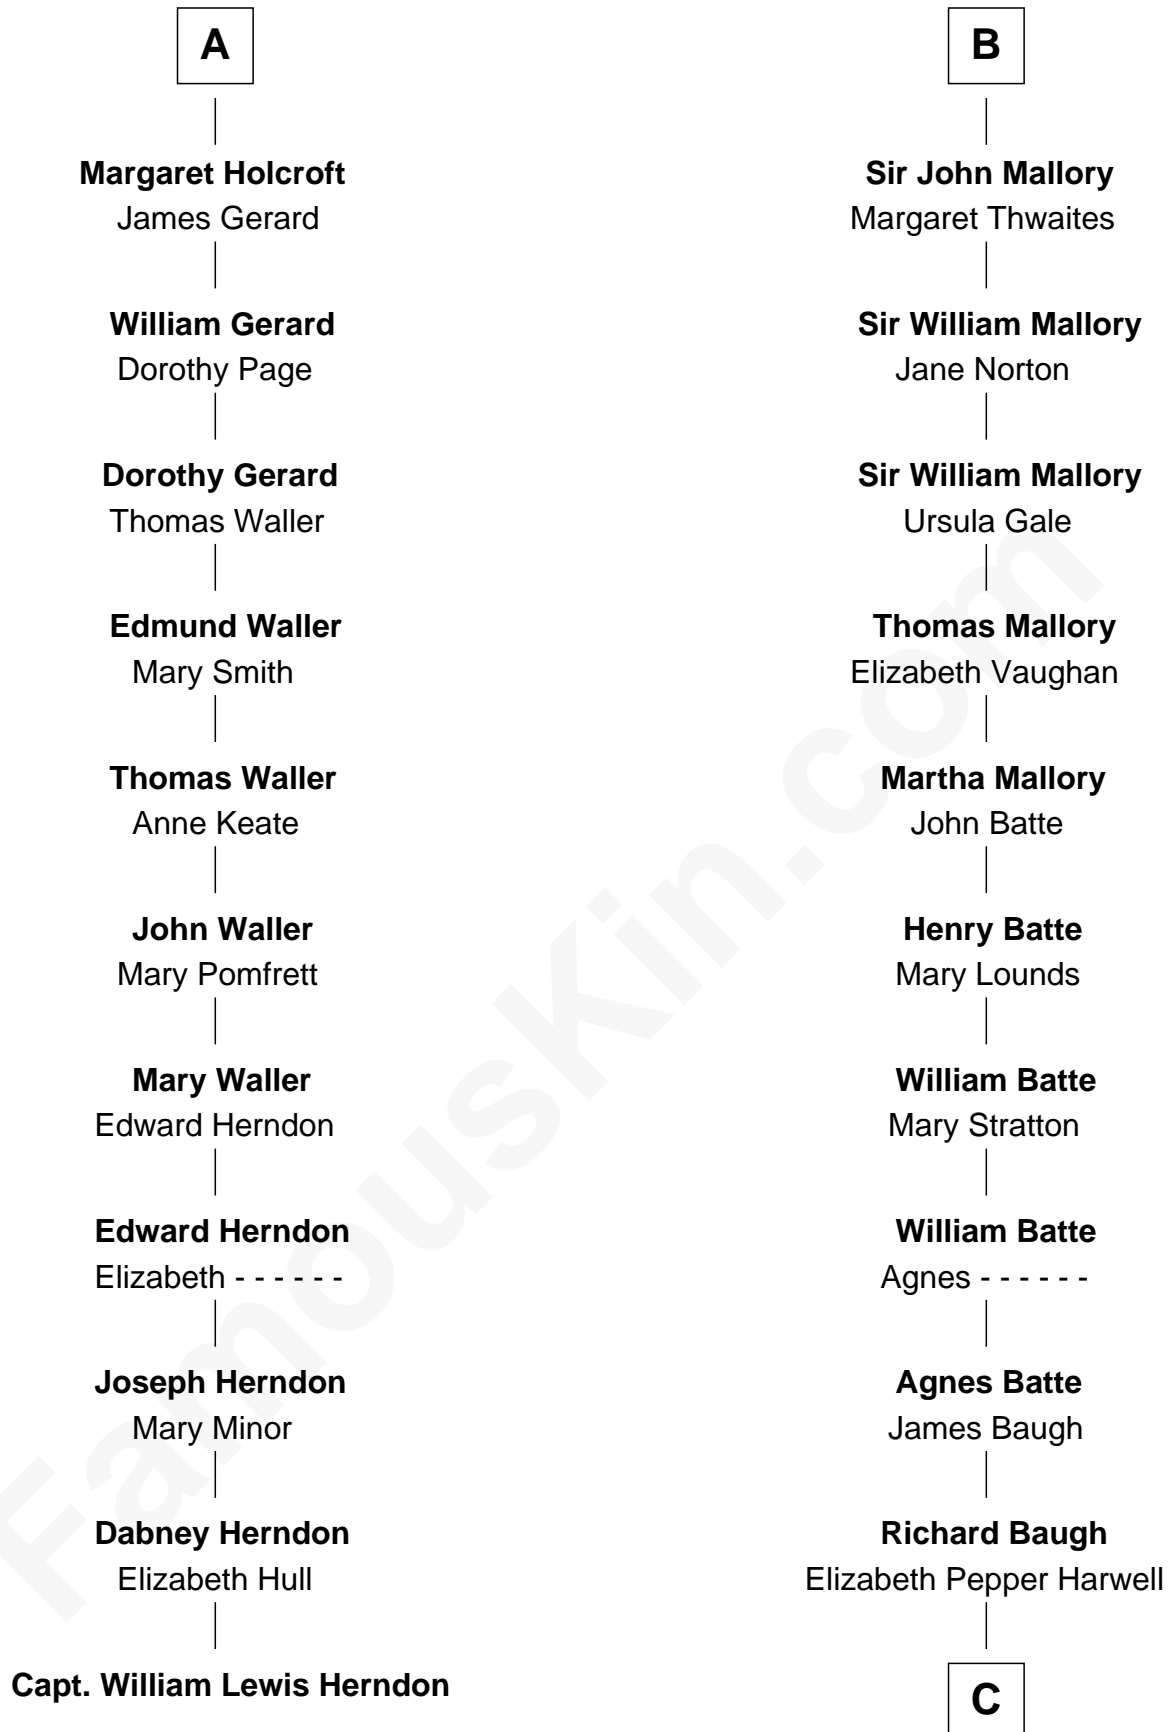

FamousKin.com
Relationship Chart of
Capt. William Lewis Herndon
Captain of the ill fated S.S. Central America

17th cousin 4 times removed of

Liza Minnelli
Singer and Actress

Sir William de Ros
 Eustache Fitz Ralph