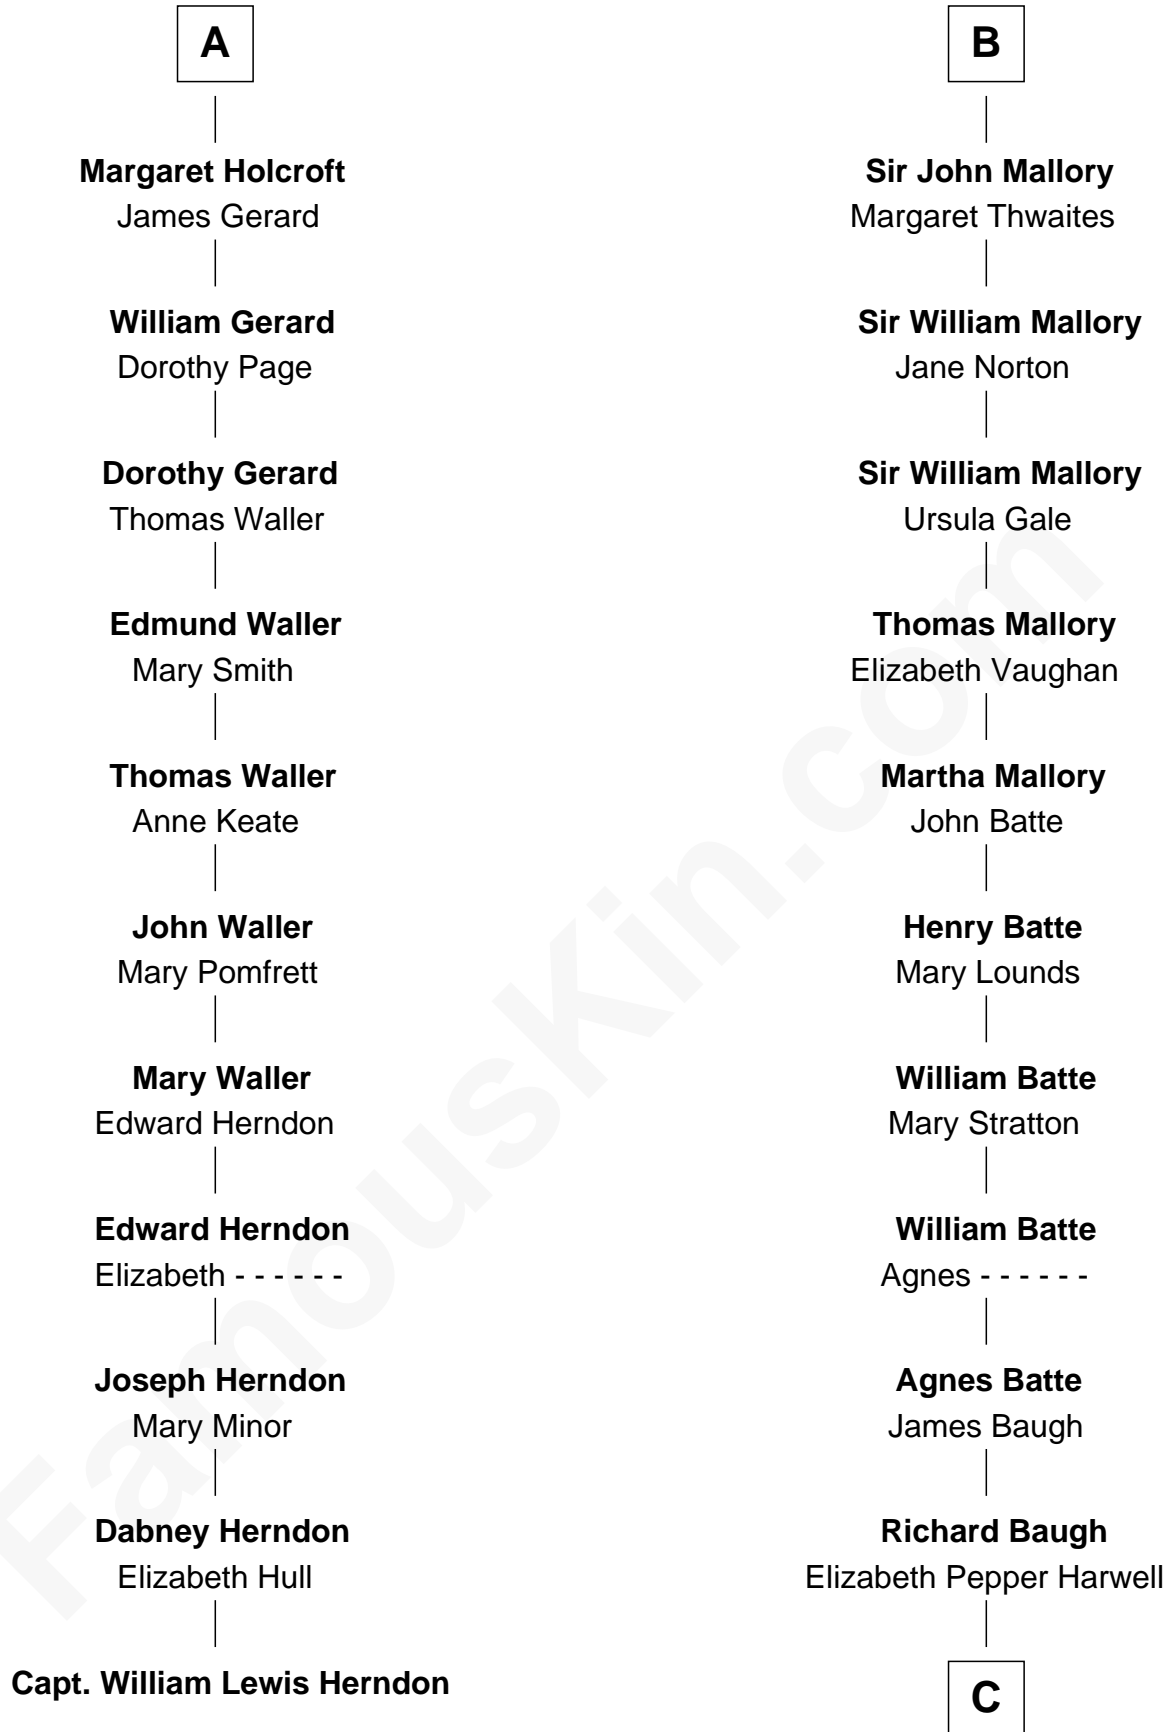

**FamousKin.com**  
**Relationship Chart of**  
**Capt. William Lewis Herndon**  
*Captain of the ill fated S.S. Central America*

**17th cousin 3 times removed of**

**Judy Garland**  
*Singer and Movie Actress*

**C**

**John Aldridge Baugh**

Mary Ann Marable

**Elizabeth Baugh**

William Tecumseh Gumm

**Francis Avent Gumm**

Ethel Marian Milne

**Judy Garland**