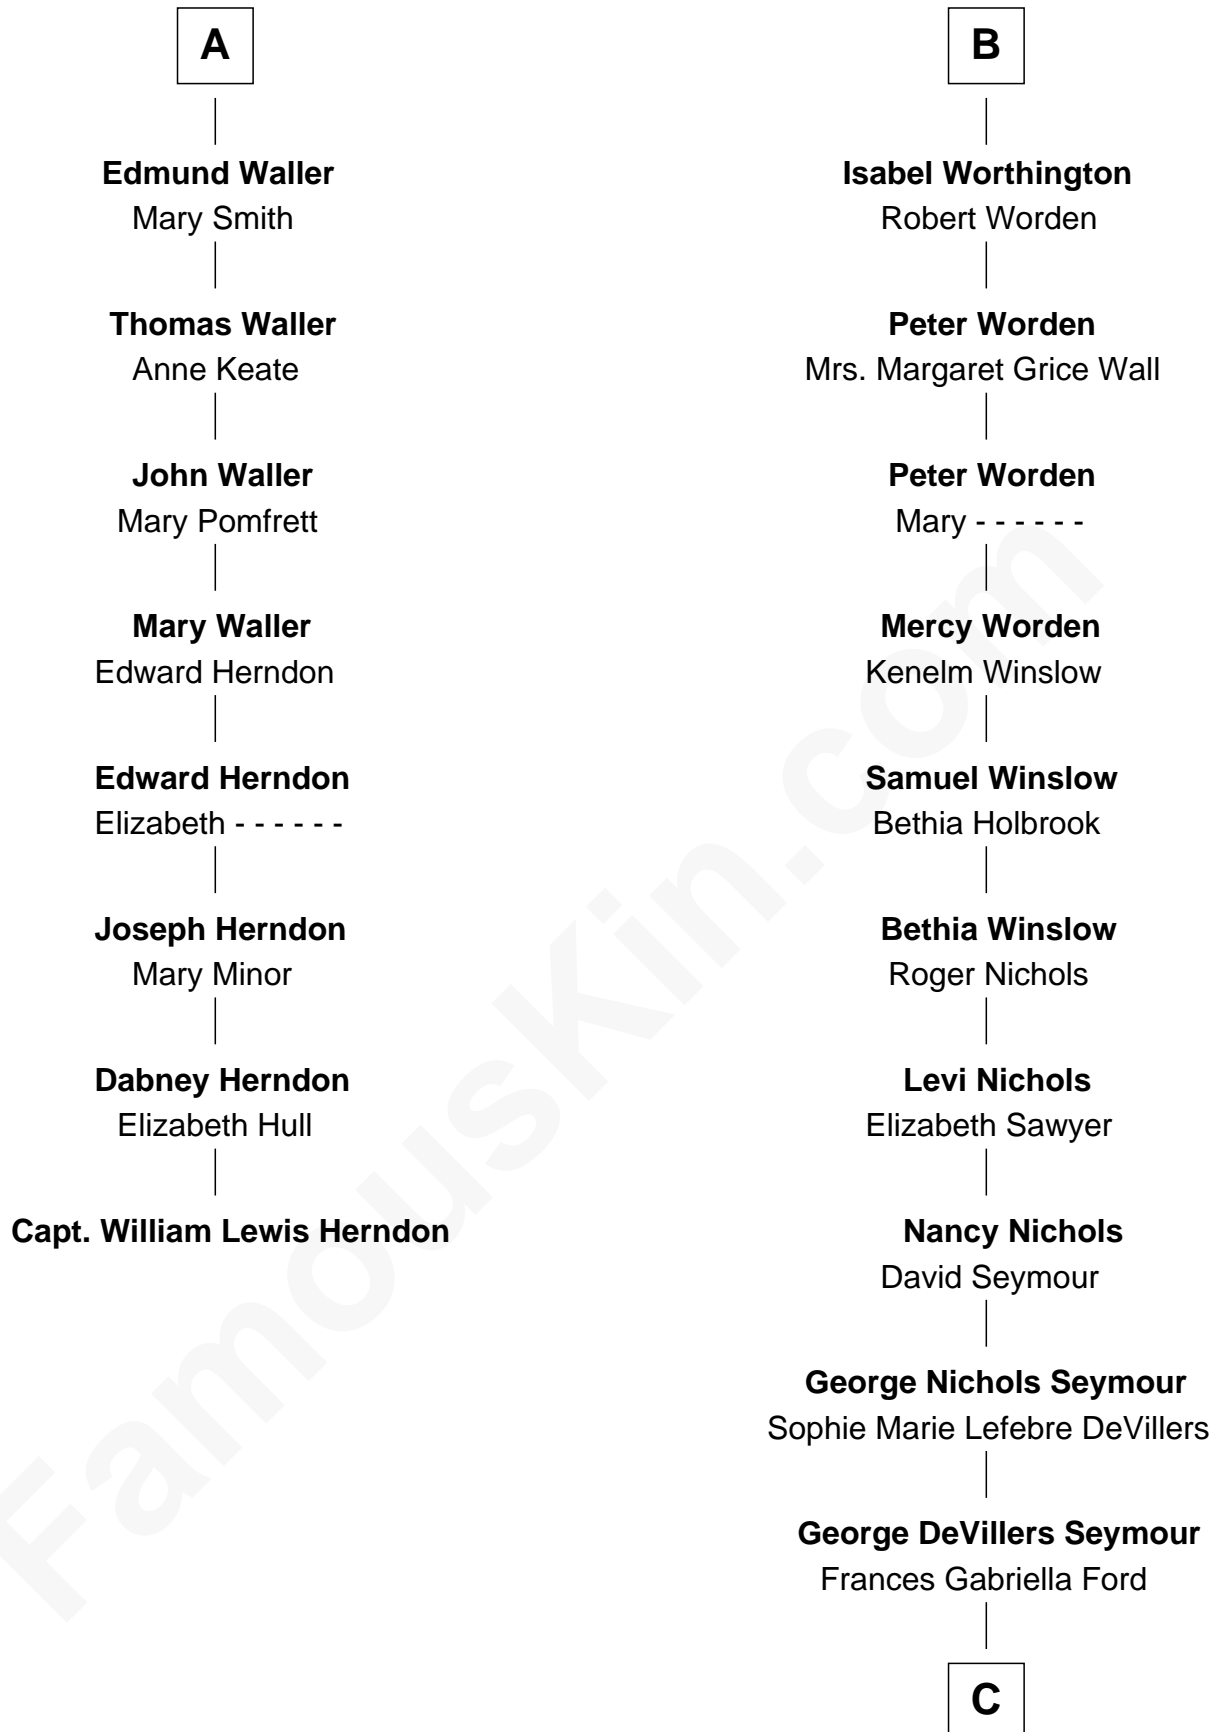

FamousKin.com
Relationship Chart of
Capt. William Lewis Herndon
Captain of the ill fated S.S. Central America

14th cousin 5 times removed of

Jane Fonda
Movie Actress

C

Eugene Ford Seymour

Sophie Mildred Bower

Frances Ford Seymour

Henry Jaynes Fonda

Jane Fonda

Movie Actress

FamousKin.com