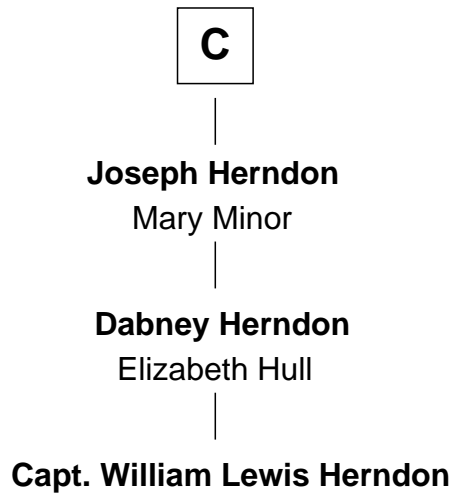

## Relationship Chart of

### Capt. William Lewis Herndon

*Captain of the ill fated S.S. Central America*

14th cousin 5 times removed of

**William Wentworth**

*(c1616 - 1696/7) Great Migration Immigrant 1638*

FamousKin.com