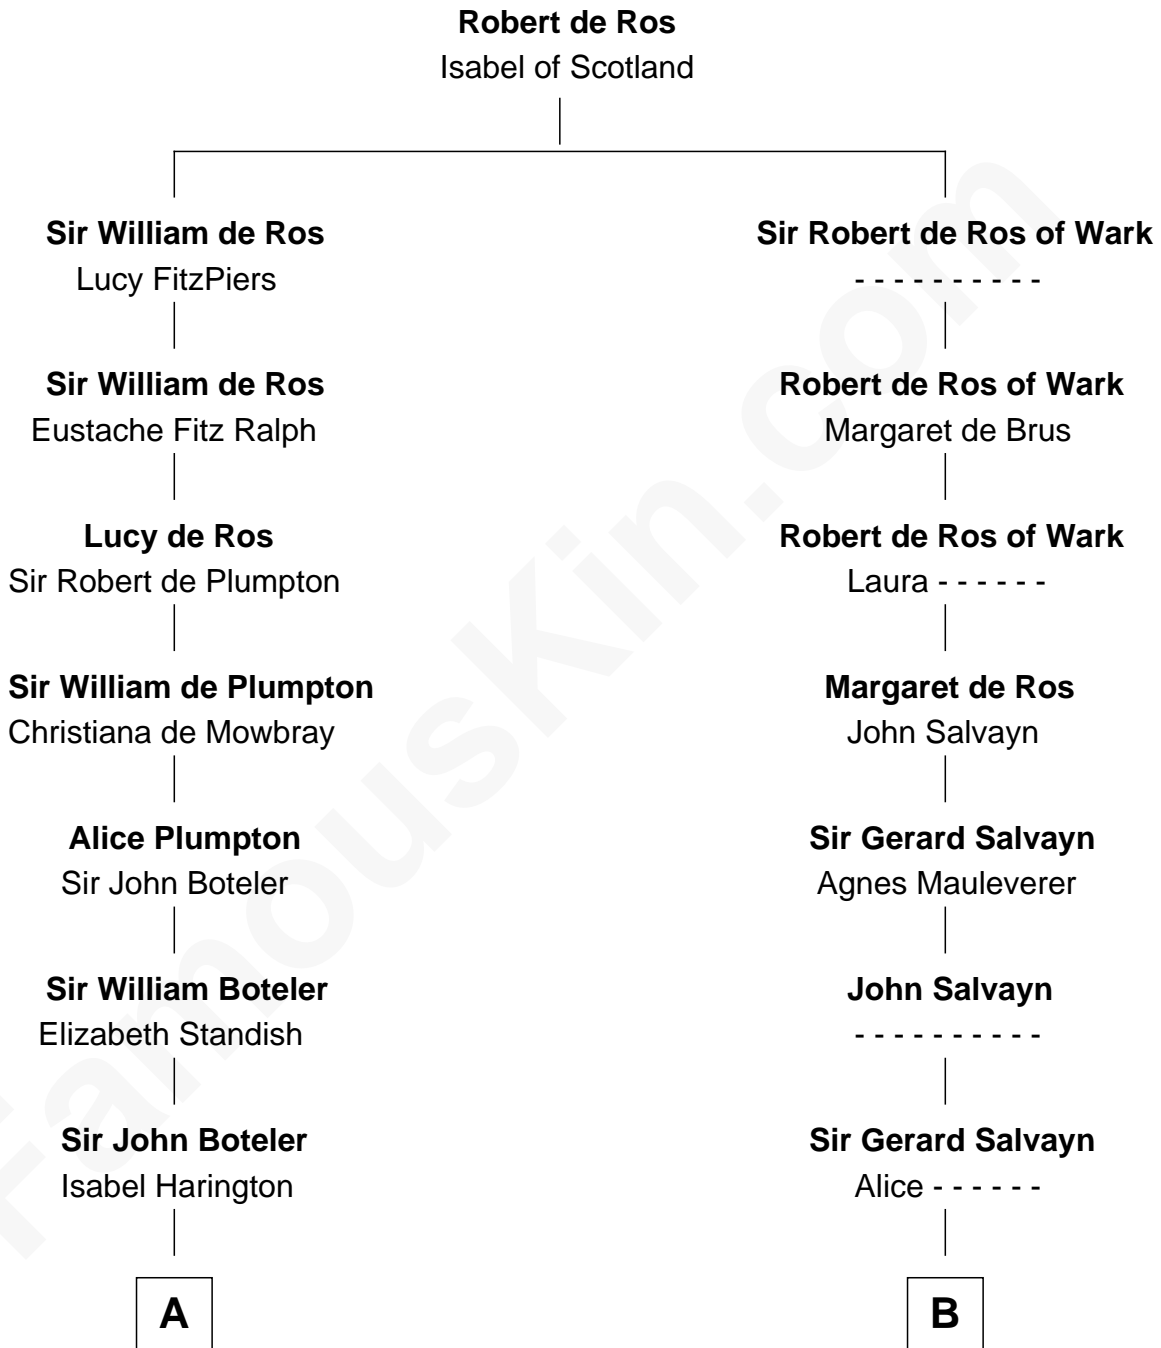

## Relationship Chart of

### Capt. William Lewis Herndon

*Captain of the ill fated S.S. Central America*

14th cousin 5 times removed of

**William Wentworth**

*(c1616 - 1696/7) Great Migration Immigrant 1638*

FamousKin.com