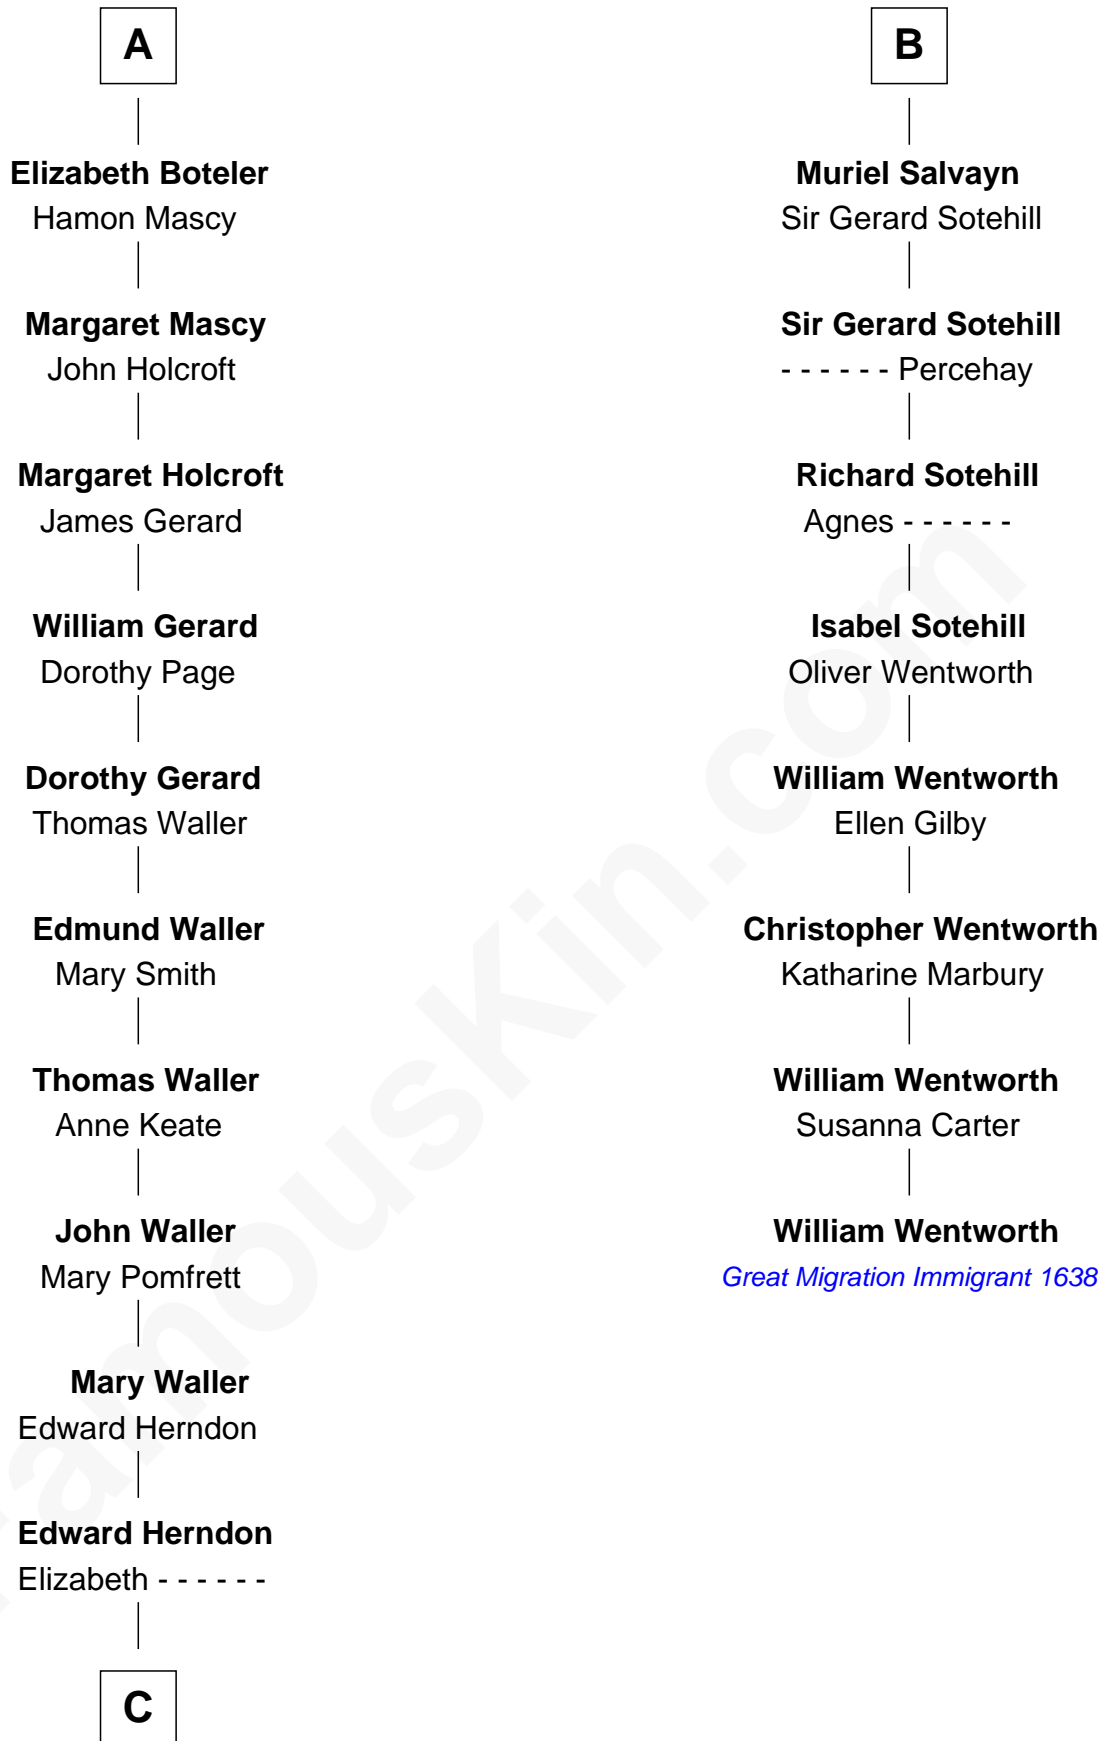

## Relationship Chart of

### Capt. William Lewis Herndon

*Captain of the ill fated S.S. Central America*

14th cousin 5 times removed of

**William Wentworth**

*(c1616 - 1696/7) Great Migration Immigrant 1638*

FamousKin.com