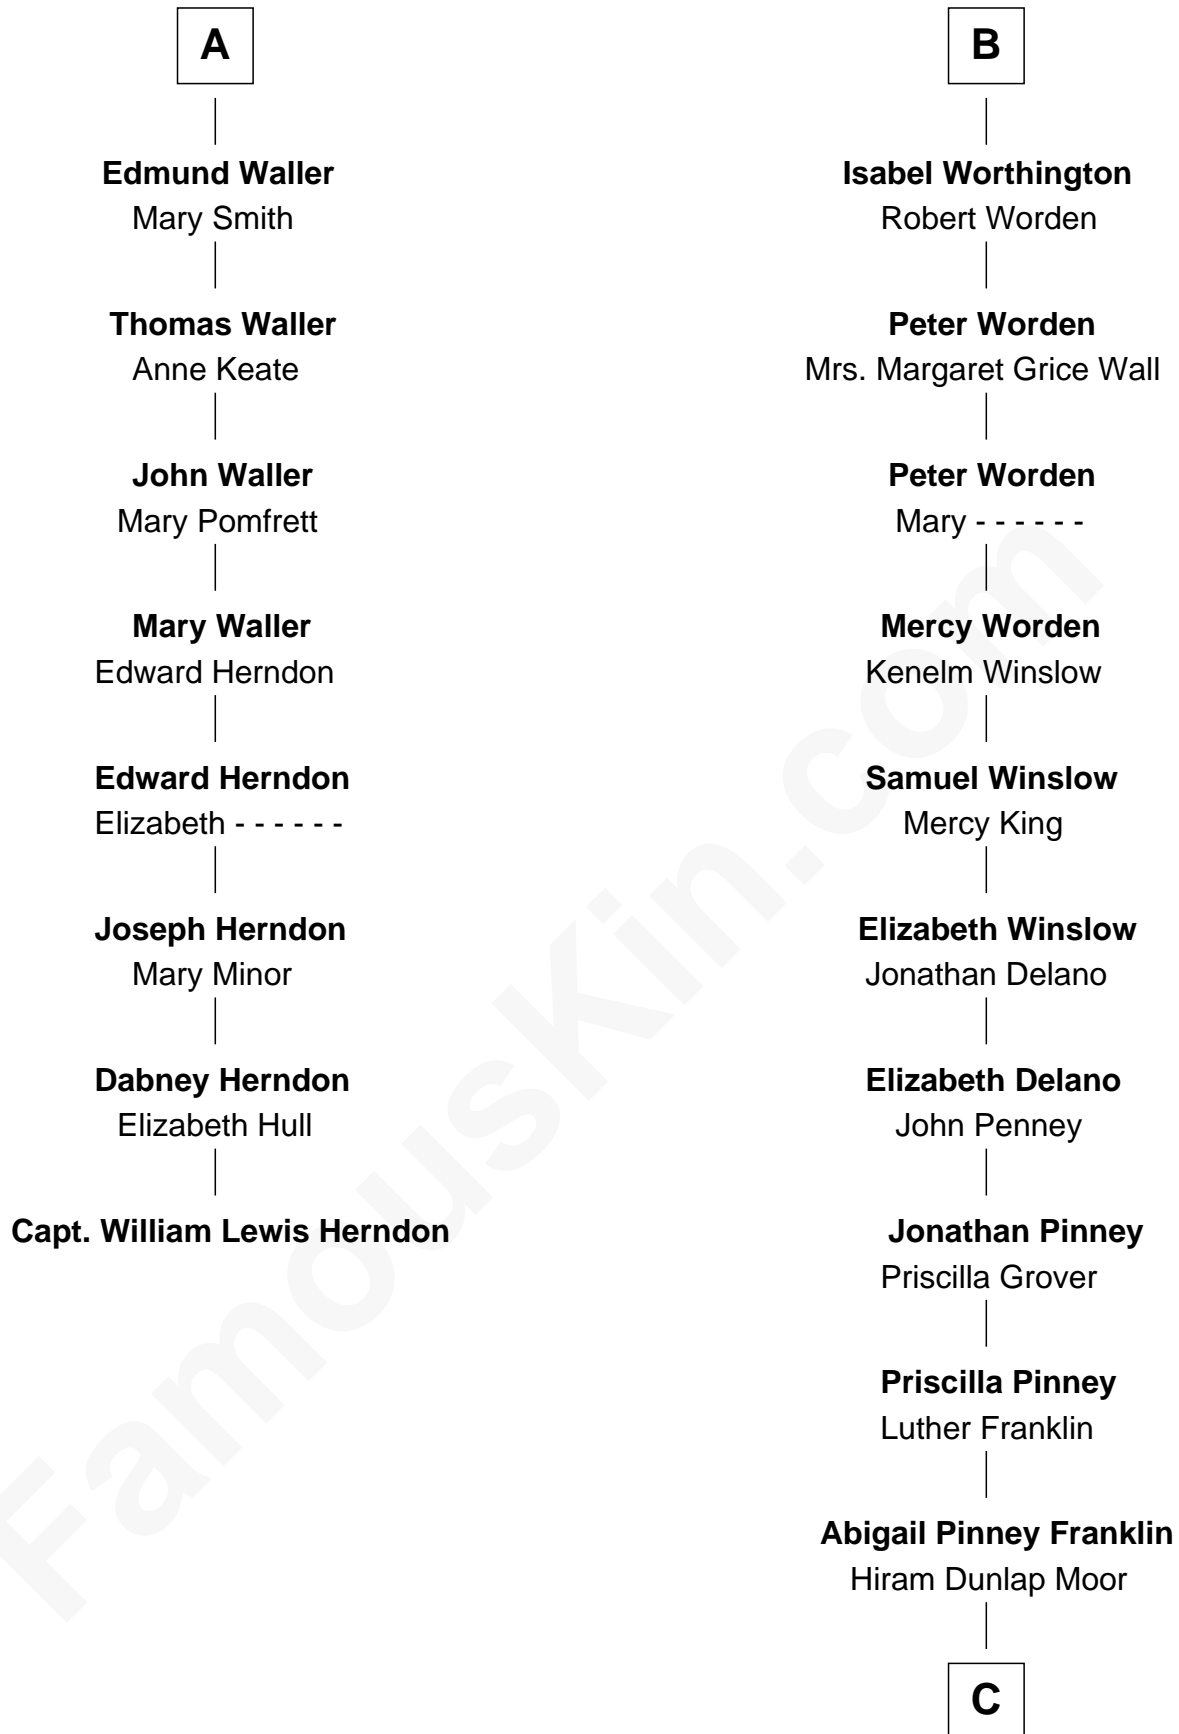

FamousKin.com
Relationship Chart of
Capt. William Lewis Herndon
Captain of the ill fated S.S. Central America

14th cousin 4 times removed of

Calvin Coolidge
30th U.S. President

C

Victoria Josephine Moor
Col. John Calvin Coolidge