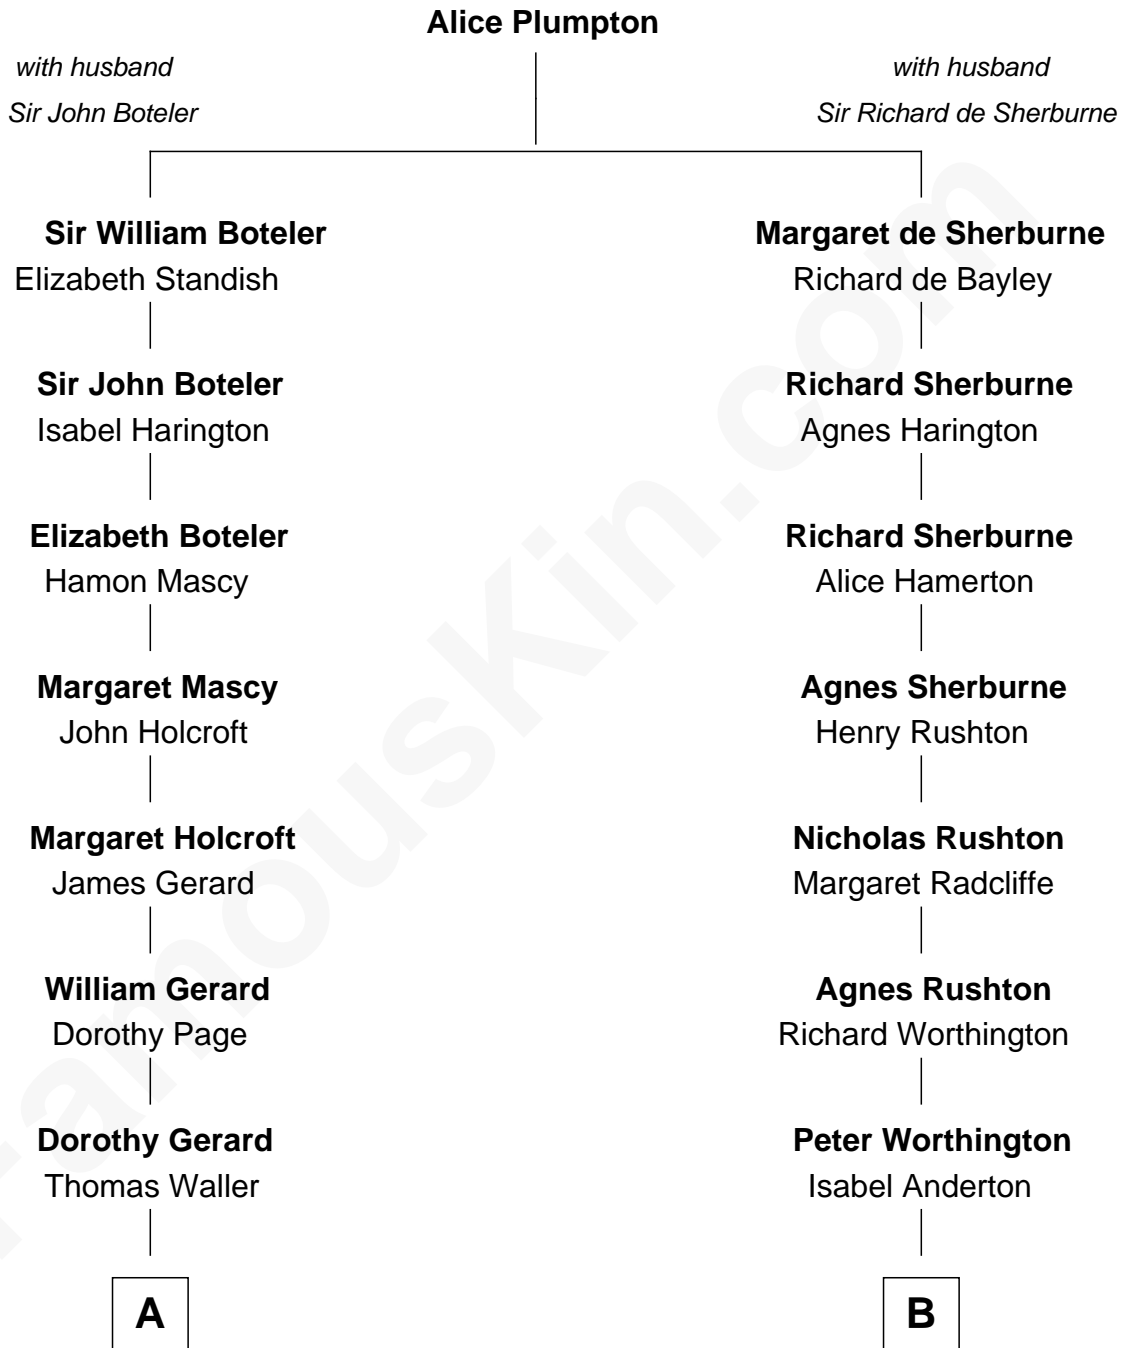

FamousKin.com
Relationship Chart of
Capt. William Lewis Herndon
Captain of the ill fated S.S. Central America

14th cousin 4 times removed of

Calvin Coolidge
30th U.S. President

C

Victoria Josephine Moor
Col. John Calvin Coolidge

Calvin Coolidge
30th U.S. President

FamousKin.com