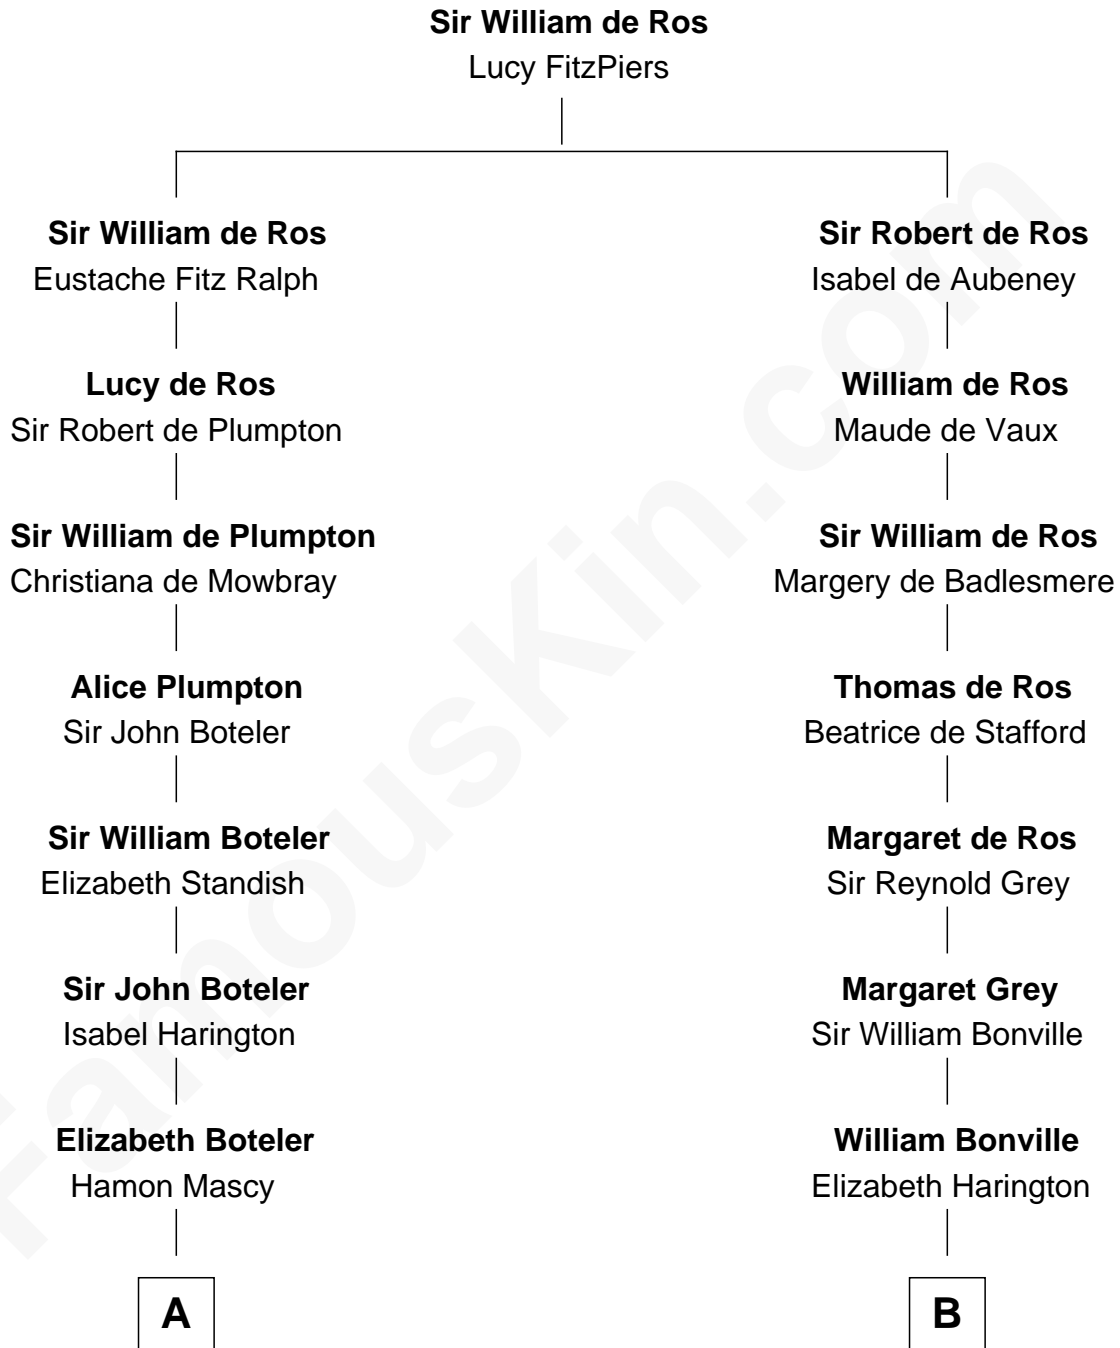

FamousKin.com
Relationship Chart of
Capt. William Lewis Herndon
Captain of the ill fated S.S. Central America

17th cousin 1 time removed of
Bathsheba (Ruggles) Spooner
First woman executed for murder in U.S. by non-British government

FamousKin.com