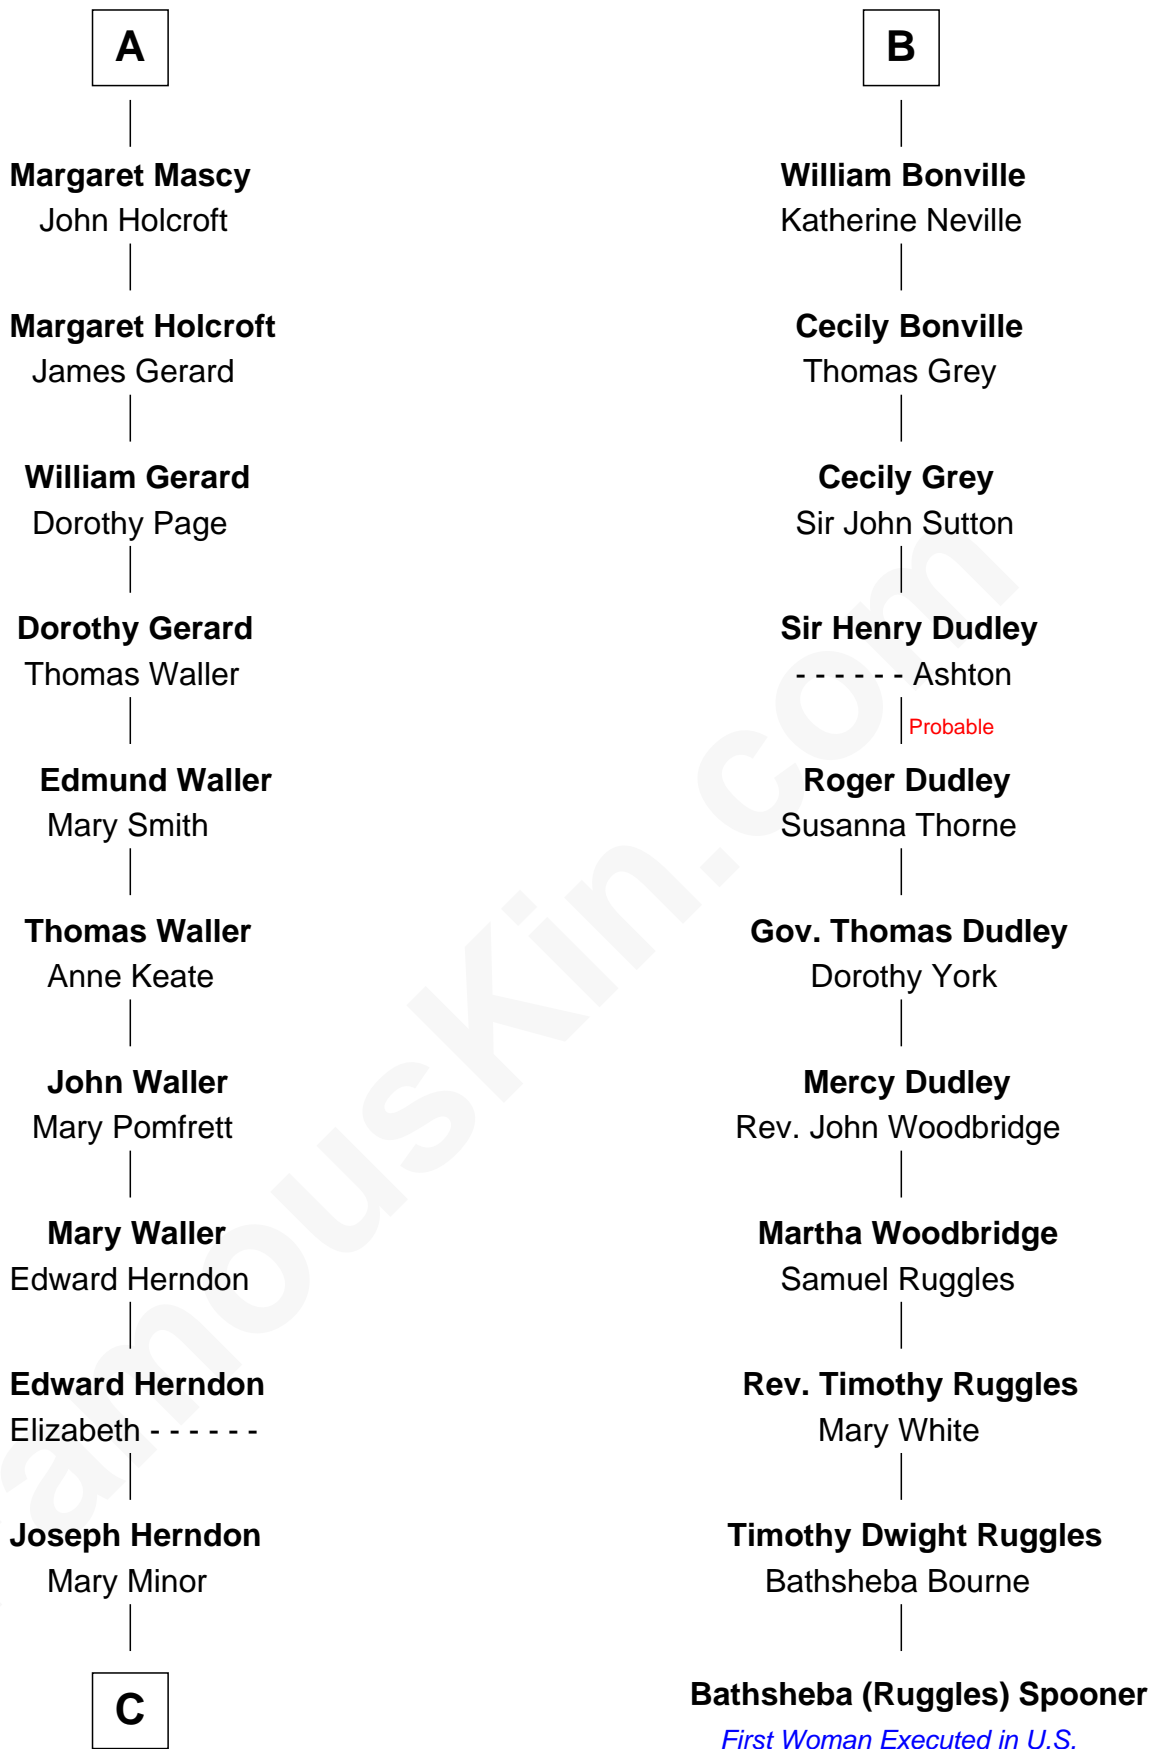

FamousKin.com
Relationship Chart of
Capt. William Lewis Herndon
Captain of the ill fated S.S. Central America

17th cousin 1 time removed of
Bathsheba (Ruggles) Spooner
First woman executed for murder in U.S. by non-British government

FamousKin.com