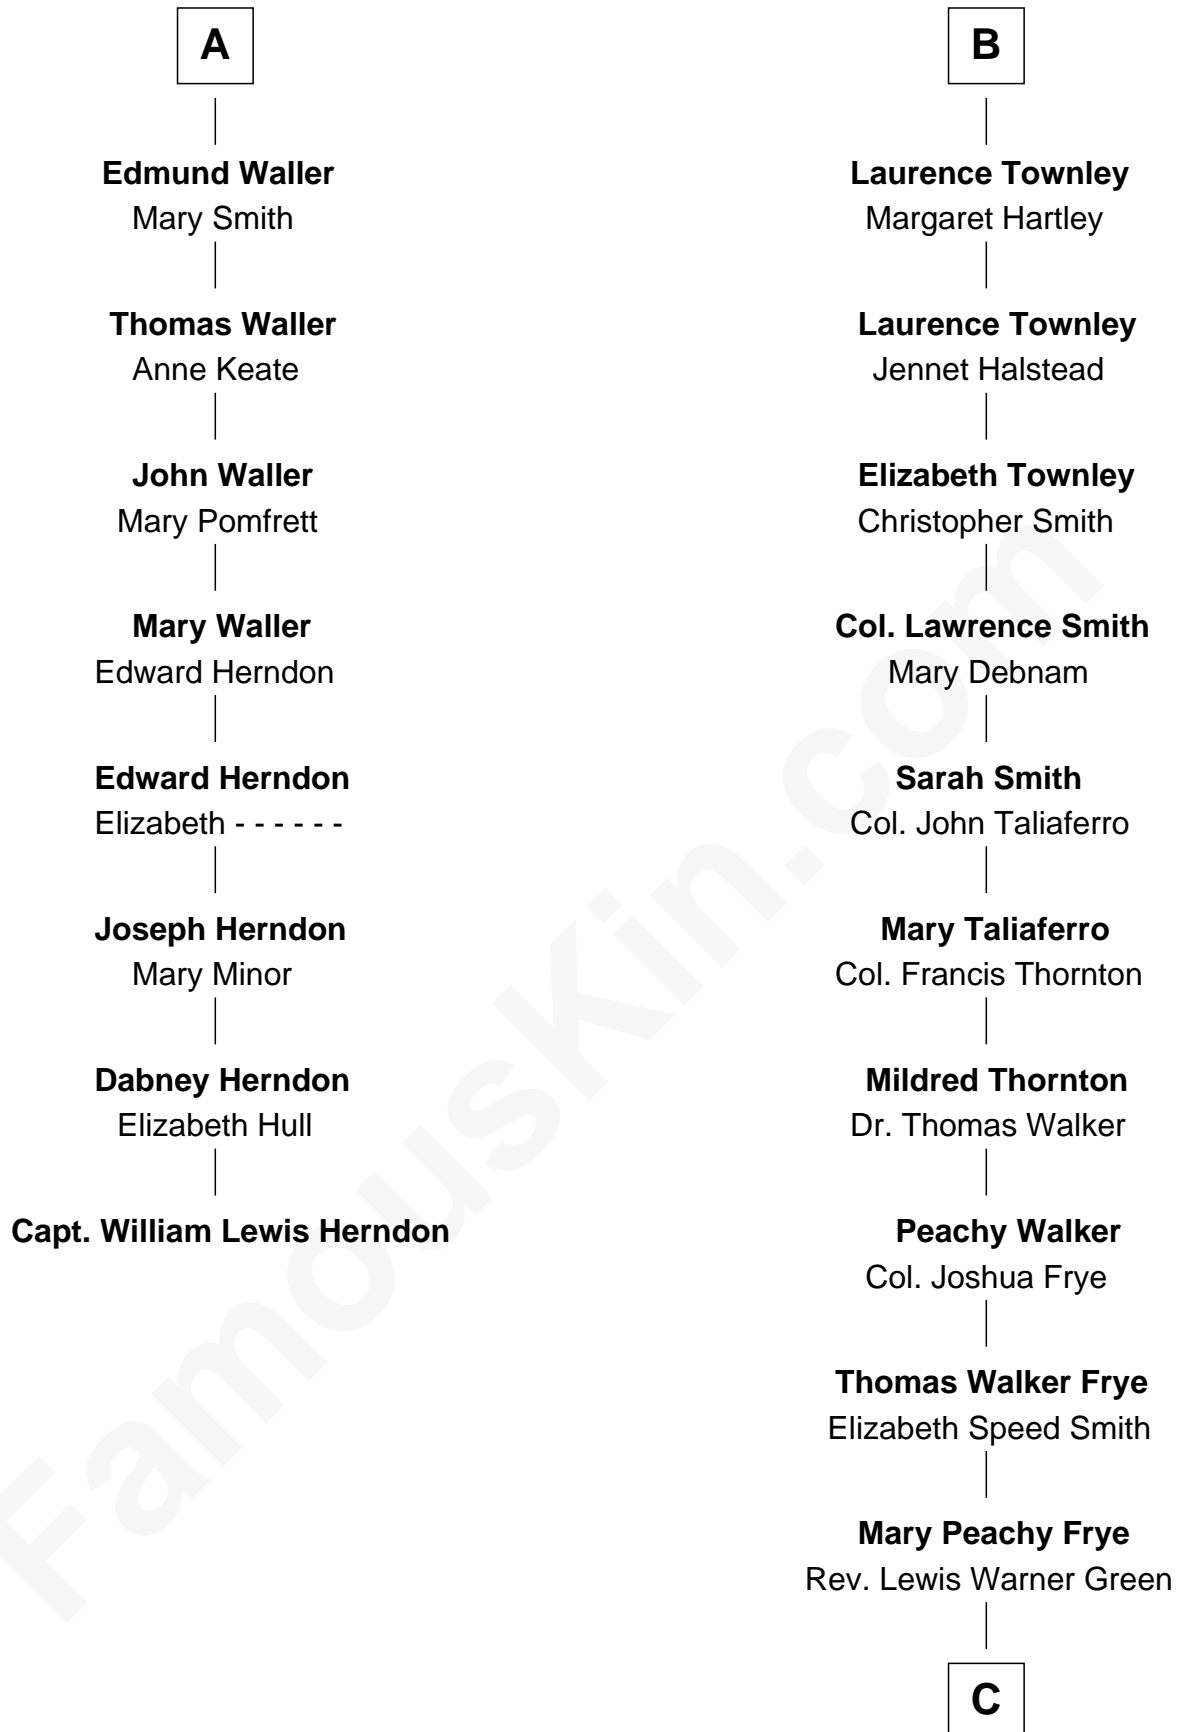

**FamousKin.com**  
**Relationship Chart of**  
**Capt. William Lewis Herndon**  
*Captain of the ill fated S.S. Central America*

**14th cousin 5 times removed of**

**Adlai Stevenson II**  
*31st Governor of Illinois*

**C**

**Letitia Green**

Adlai Ewing Stevenson

**Lewis Green Stevenson**

Helen Louise Davis

**Adlai Stevenson II**

*31st Governor of Illinois*

FamousKin.com