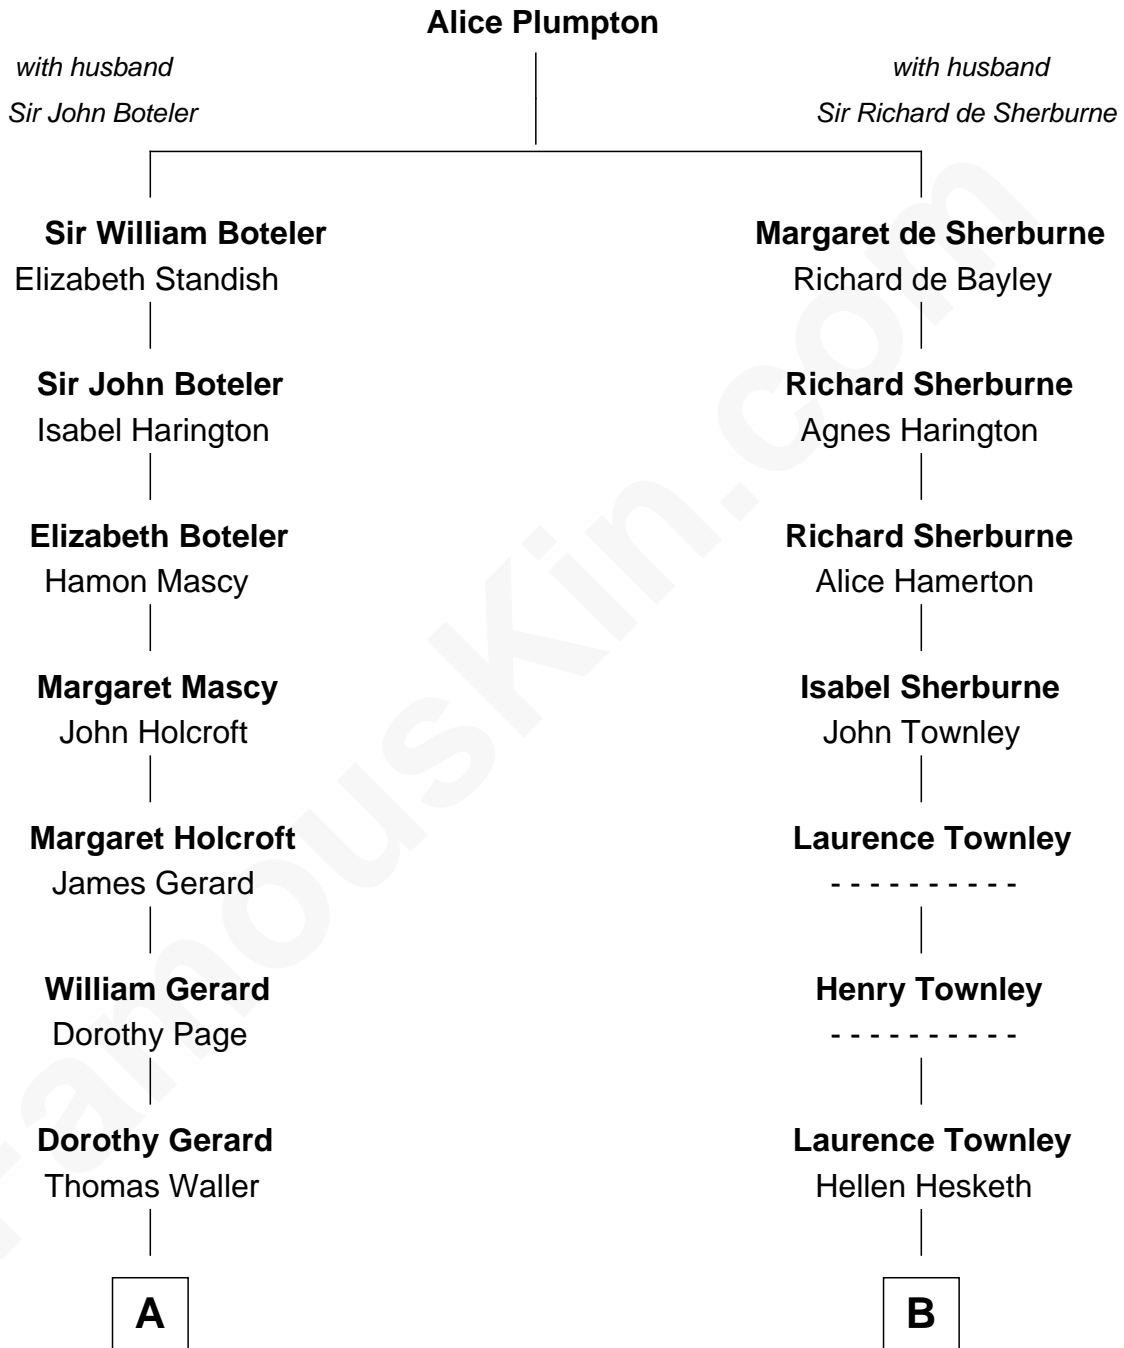

**FamousKin.com**  
**Relationship Chart of**  
**Capt. William Lewis Herndon**  
*Captain of the ill fated S.S. Central America*

**14th cousin 5 times removed of**

**Adlai Stevenson II**  
*31st Governor of Illinois*

**C**

**Letitia Green**

Adlai Ewing Stevenson

**Lewis Green Stevenson**

Helen Louise Davis

**Adlai Stevenson II**

*31st Governor of Illinois*

FamousKin.com