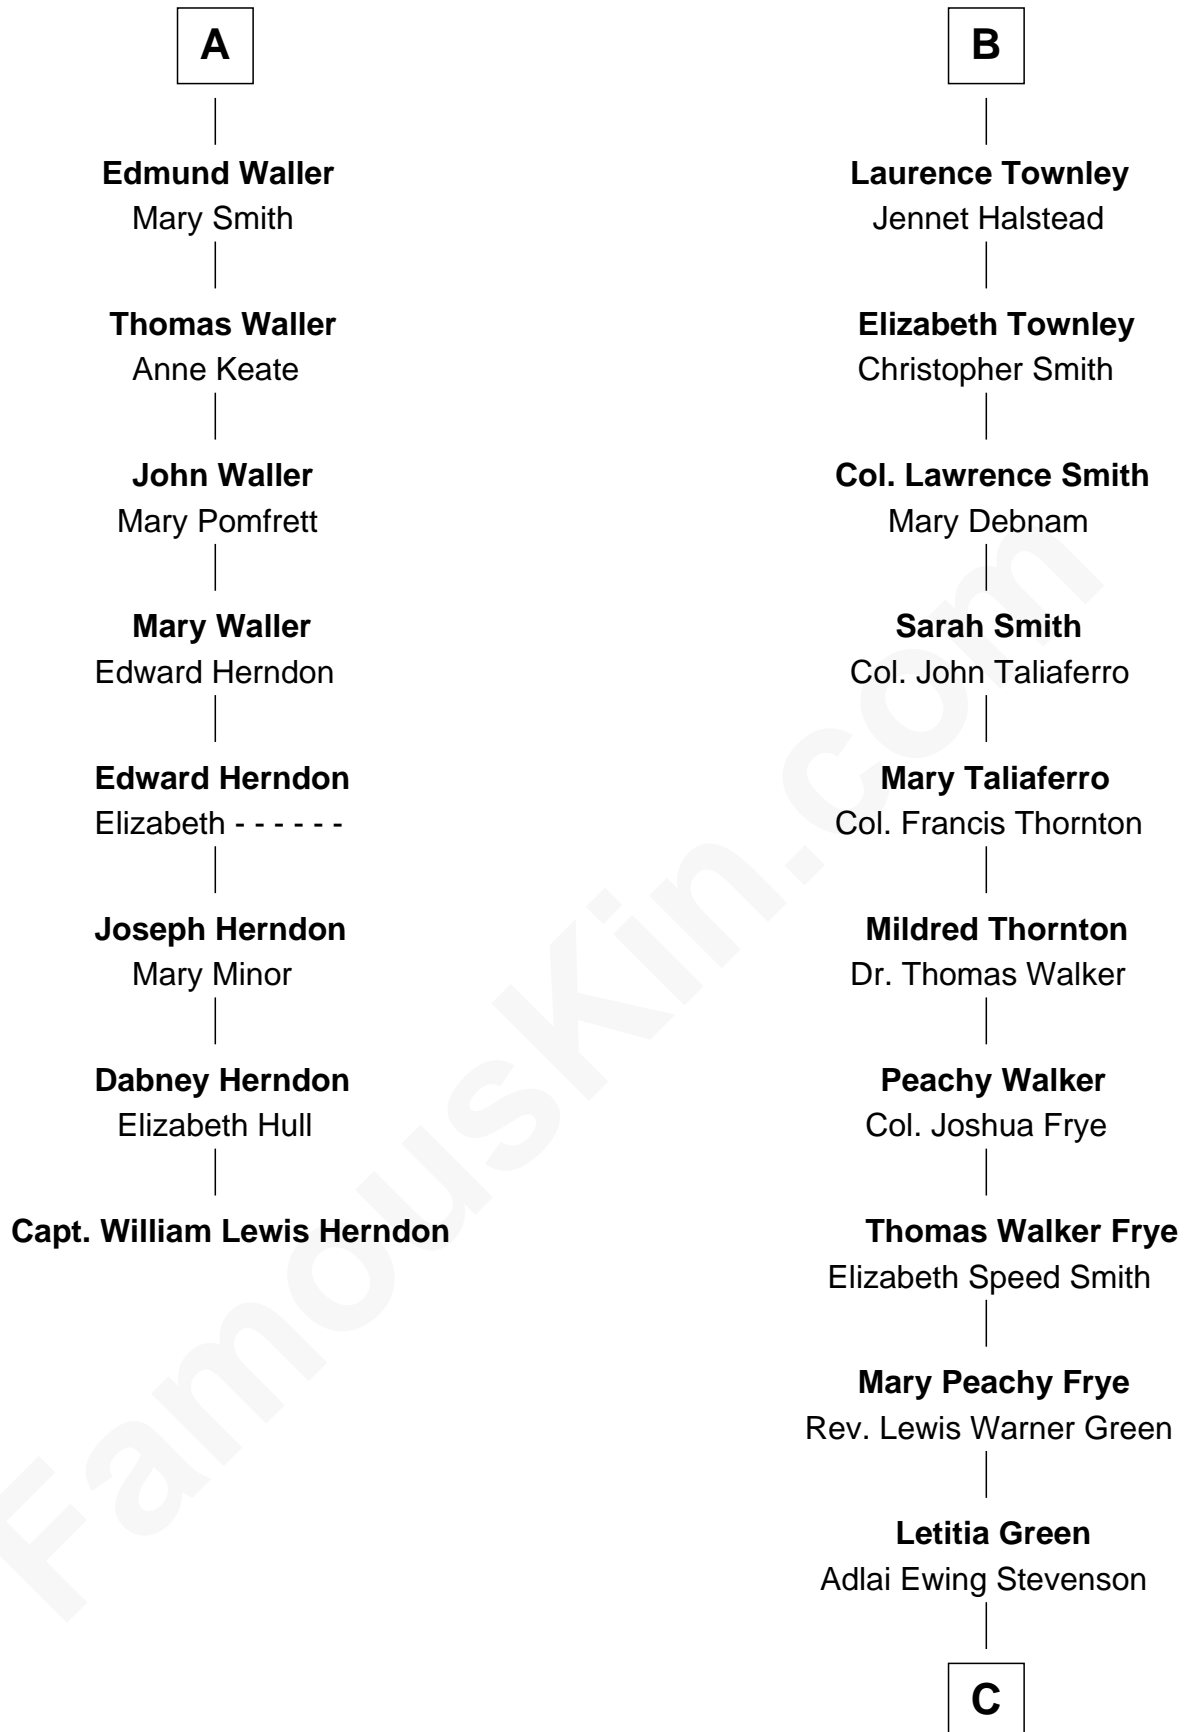

**FamousKin.com**  
**Relationship Chart of**  
**Capt. William Lewis Herndon**  
*Captain of the ill fated S.S. Central America*

**14th cousin 4 times removed of**

**Adlai Stevenson II**  
*31st Governor of Illinois*

**Sir Nicholas Harington**  
 Isabel English

**C**

**Lewis Green Stevenson**

Helen Louise Davis

**Adlai Stevenson II**

*31st Governor of Illinois*

FamousKin.com