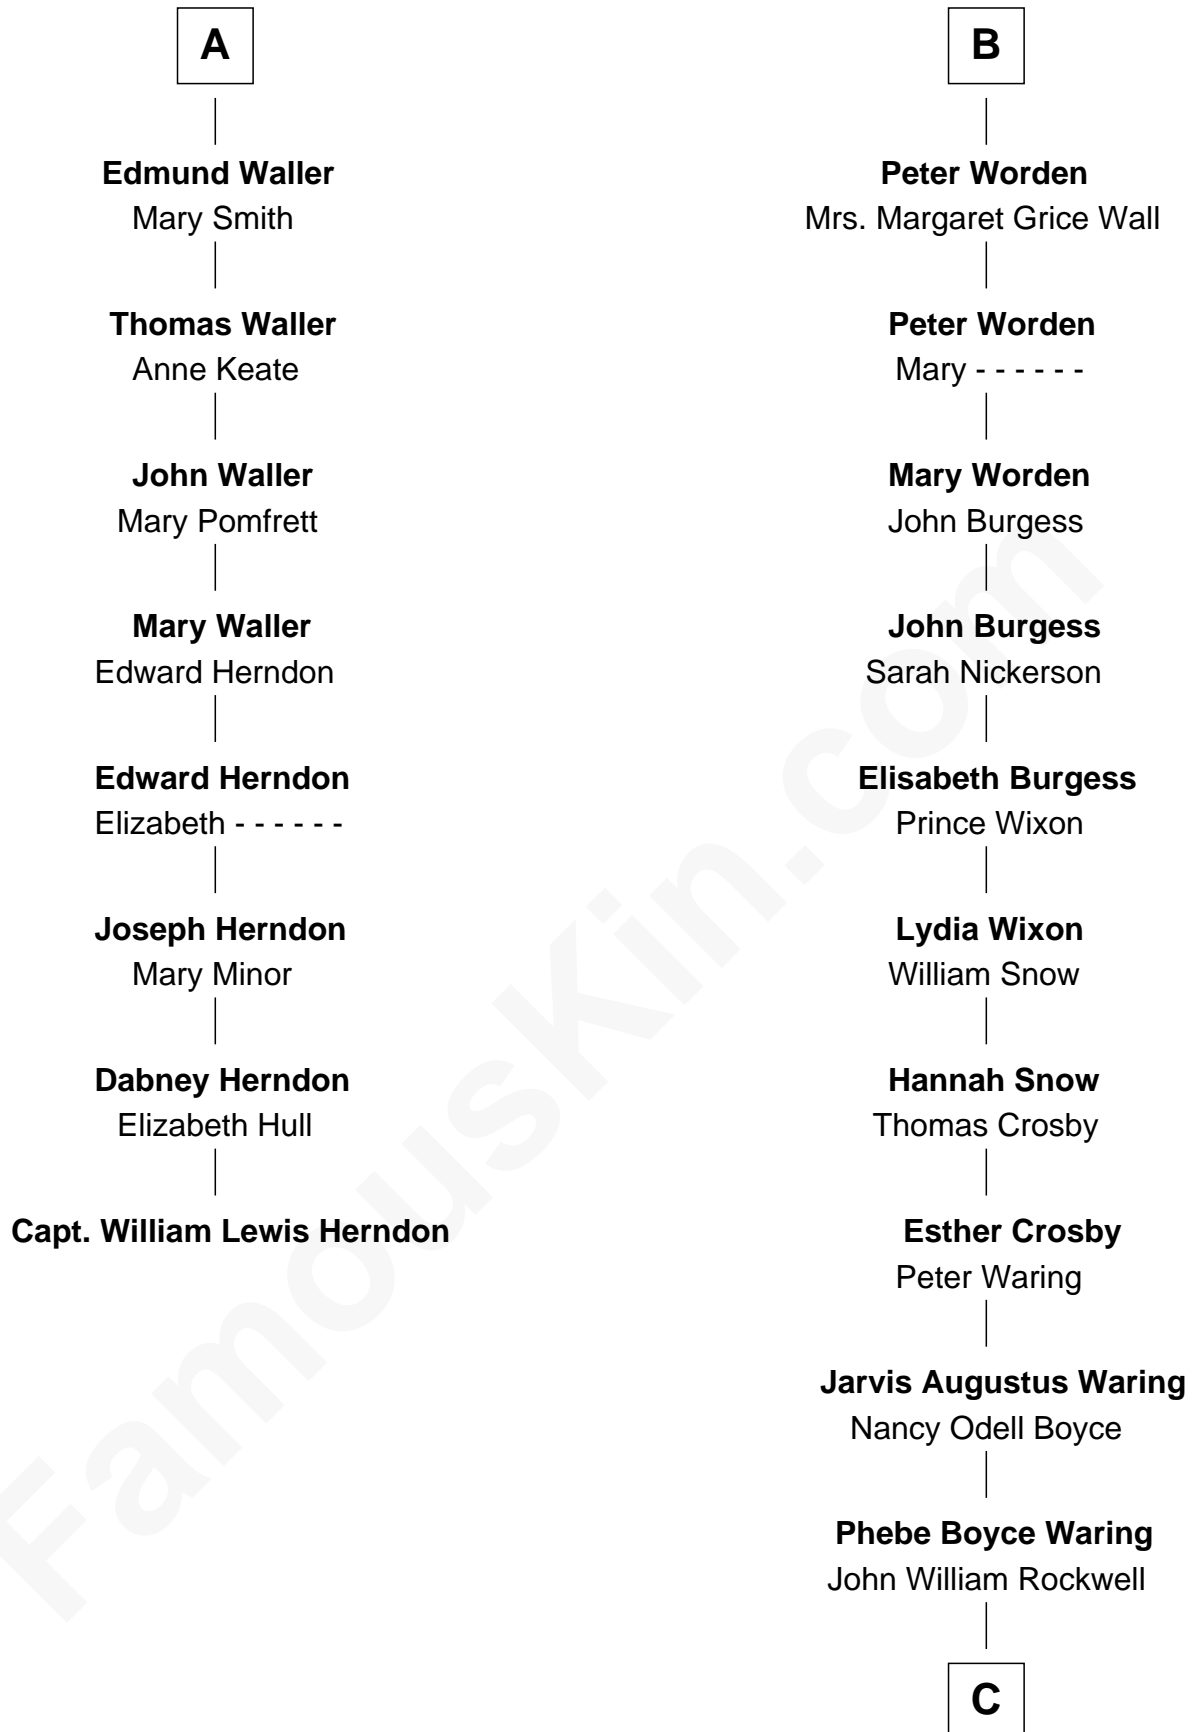

**FamousKin.com**  
**Relationship Chart of**  
**Capt. William Lewis Herndon**  
*Captain of the ill fated S.S. Central America*

14th cousin 4 times removed of

**Norman Rockwell**  
*American Artist*

**Sir Nicholas Harington**  
 Isabel English

**C**

—  
**Jarvis Waring Rockwell**

Anne Mary Hill

—  
**Norman Rockwell**

*American Artist*

FamousKin.com