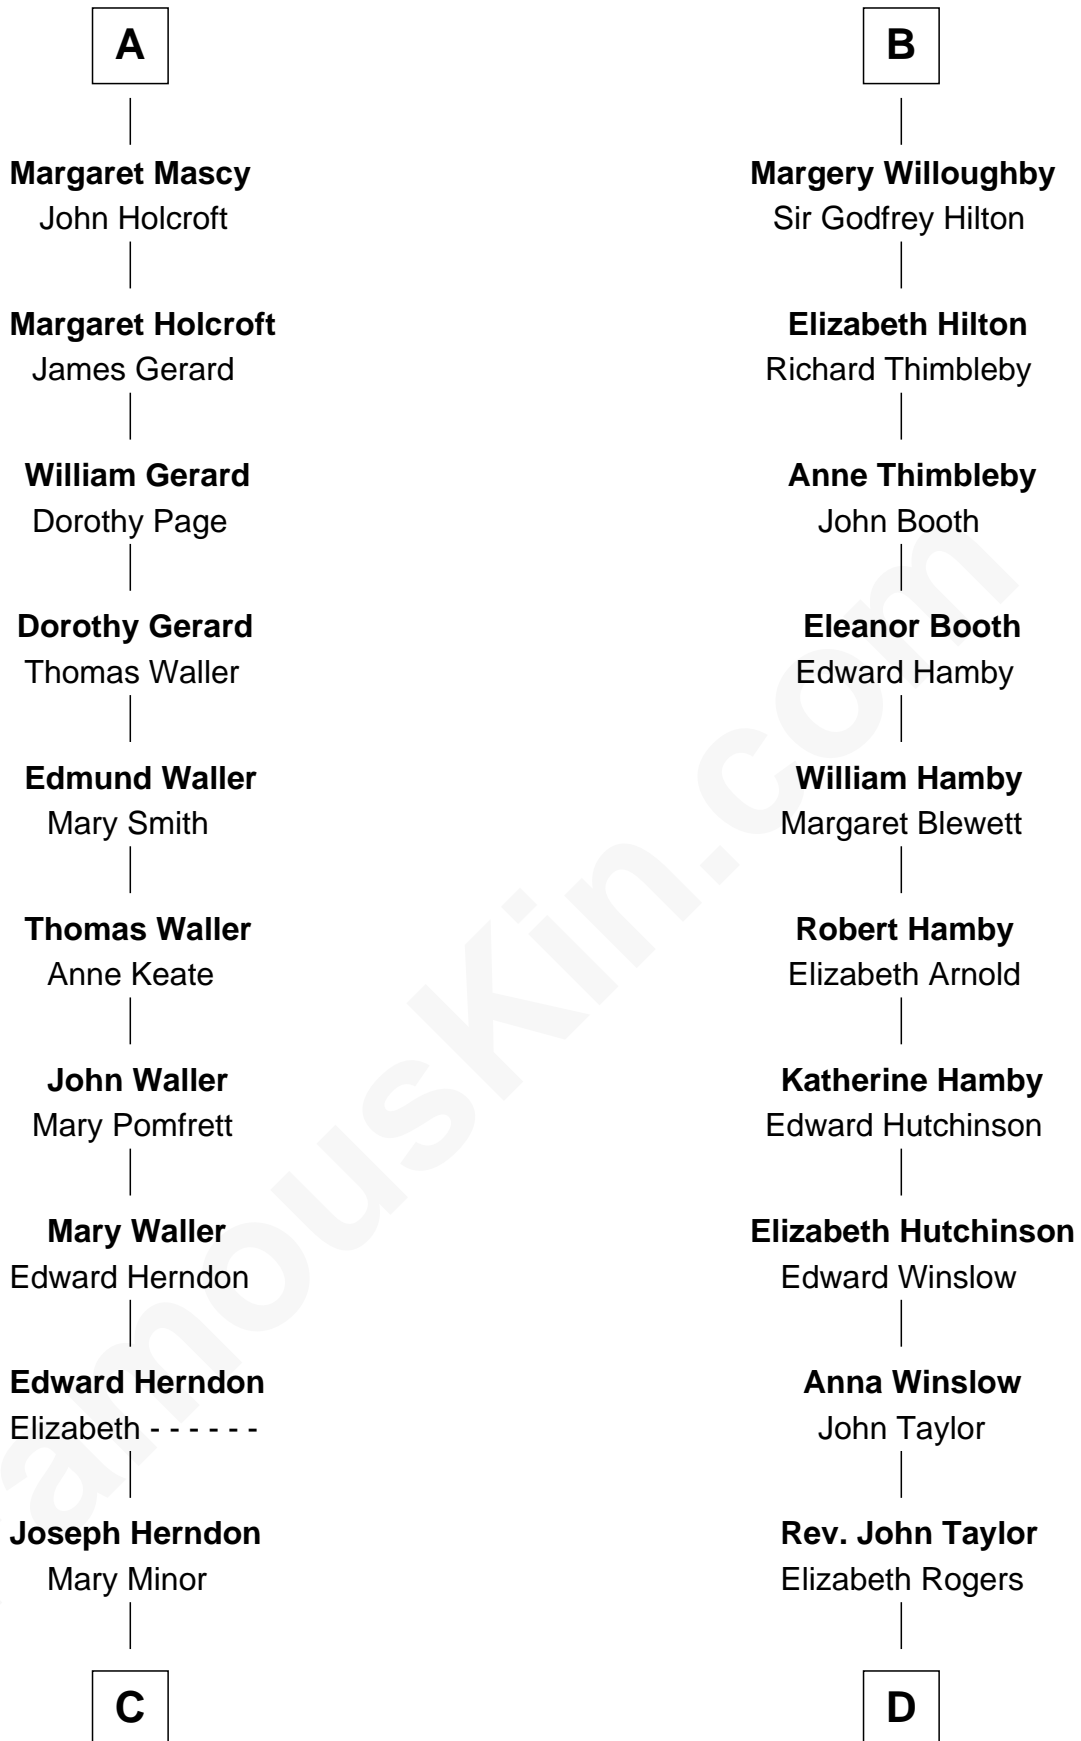

FamousKin.com
Relationship Chart of
Capt. William Lewis Herndon
Captain of the ill fated S.S. Central America

18th cousin of
Nicholas Gilman
Signer of the U.S. Constitution

C

Dabney Herndon

Elizabeth Hull

Capt. William Lewis Herndon

D

Ann Taylor

Nicholas Gilman

Nicholas Gilman

Signer of the U.S. Constitution

FamousKin.com