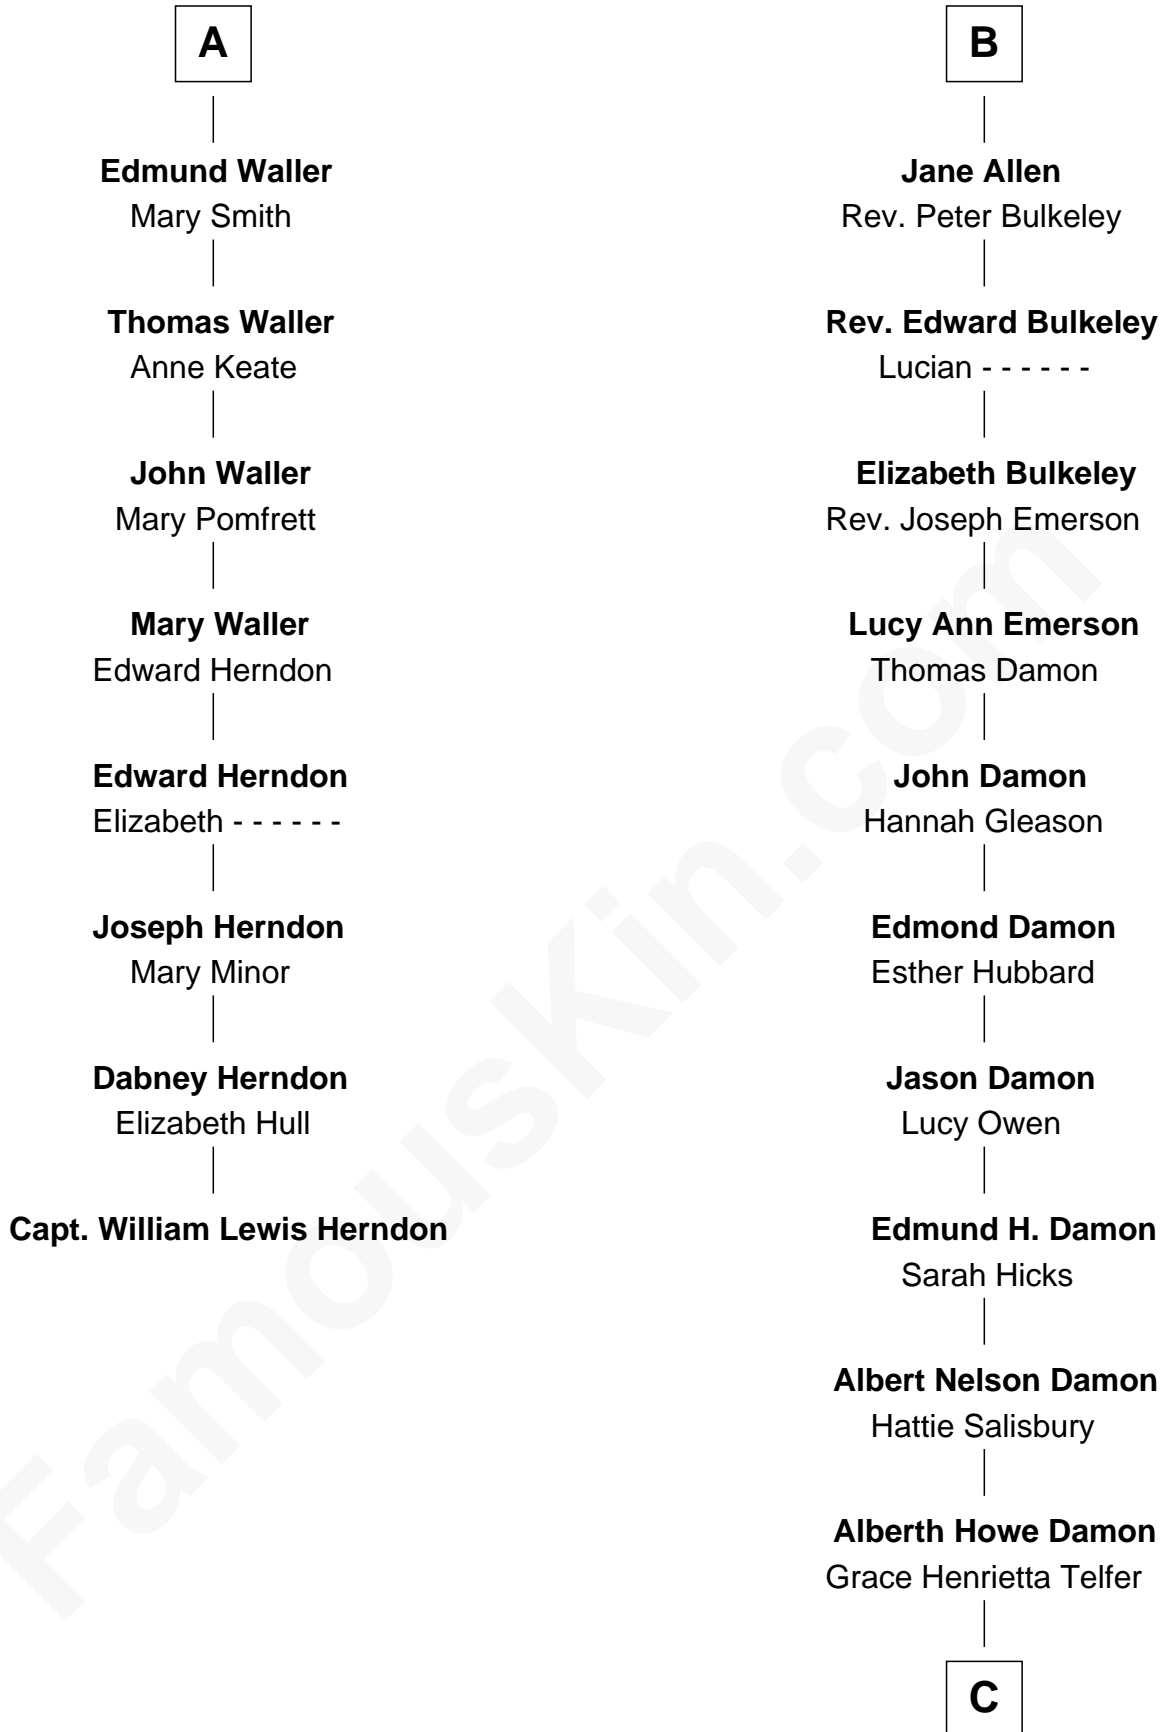

FamousKin.com
Relationship Chart of
Capt. William Lewis Herndon
Captain of the ill fated S.S. Central America

14th cousin 5 times removed of

Matt Damon
Movie Actor

Sir John Boteler
 Alice Plumpton

Sir William Boteler
 Elizabeth Standish

Alice Boteler
 John Gerard

Sir John Boteler
 Isabel Harington

Constance Gerard
 Sir Alexander Standish

Elizabeth Boteler
 Hamon Mascy

Oliver Standish

Margaret Mascy
 John Holcroft

Grace Standish
 Ralph Faircloth

Margaret Holcroft
 James Gerard

Lawrence Faircloth
 Elizabeth -----

William Gerard
 Dorothy Page

Thomas Faircloth
 Millicent Barr

Dorothy Gerard
 Thomas Waller

Mary Faircloth
 Thomas Allen

A

B