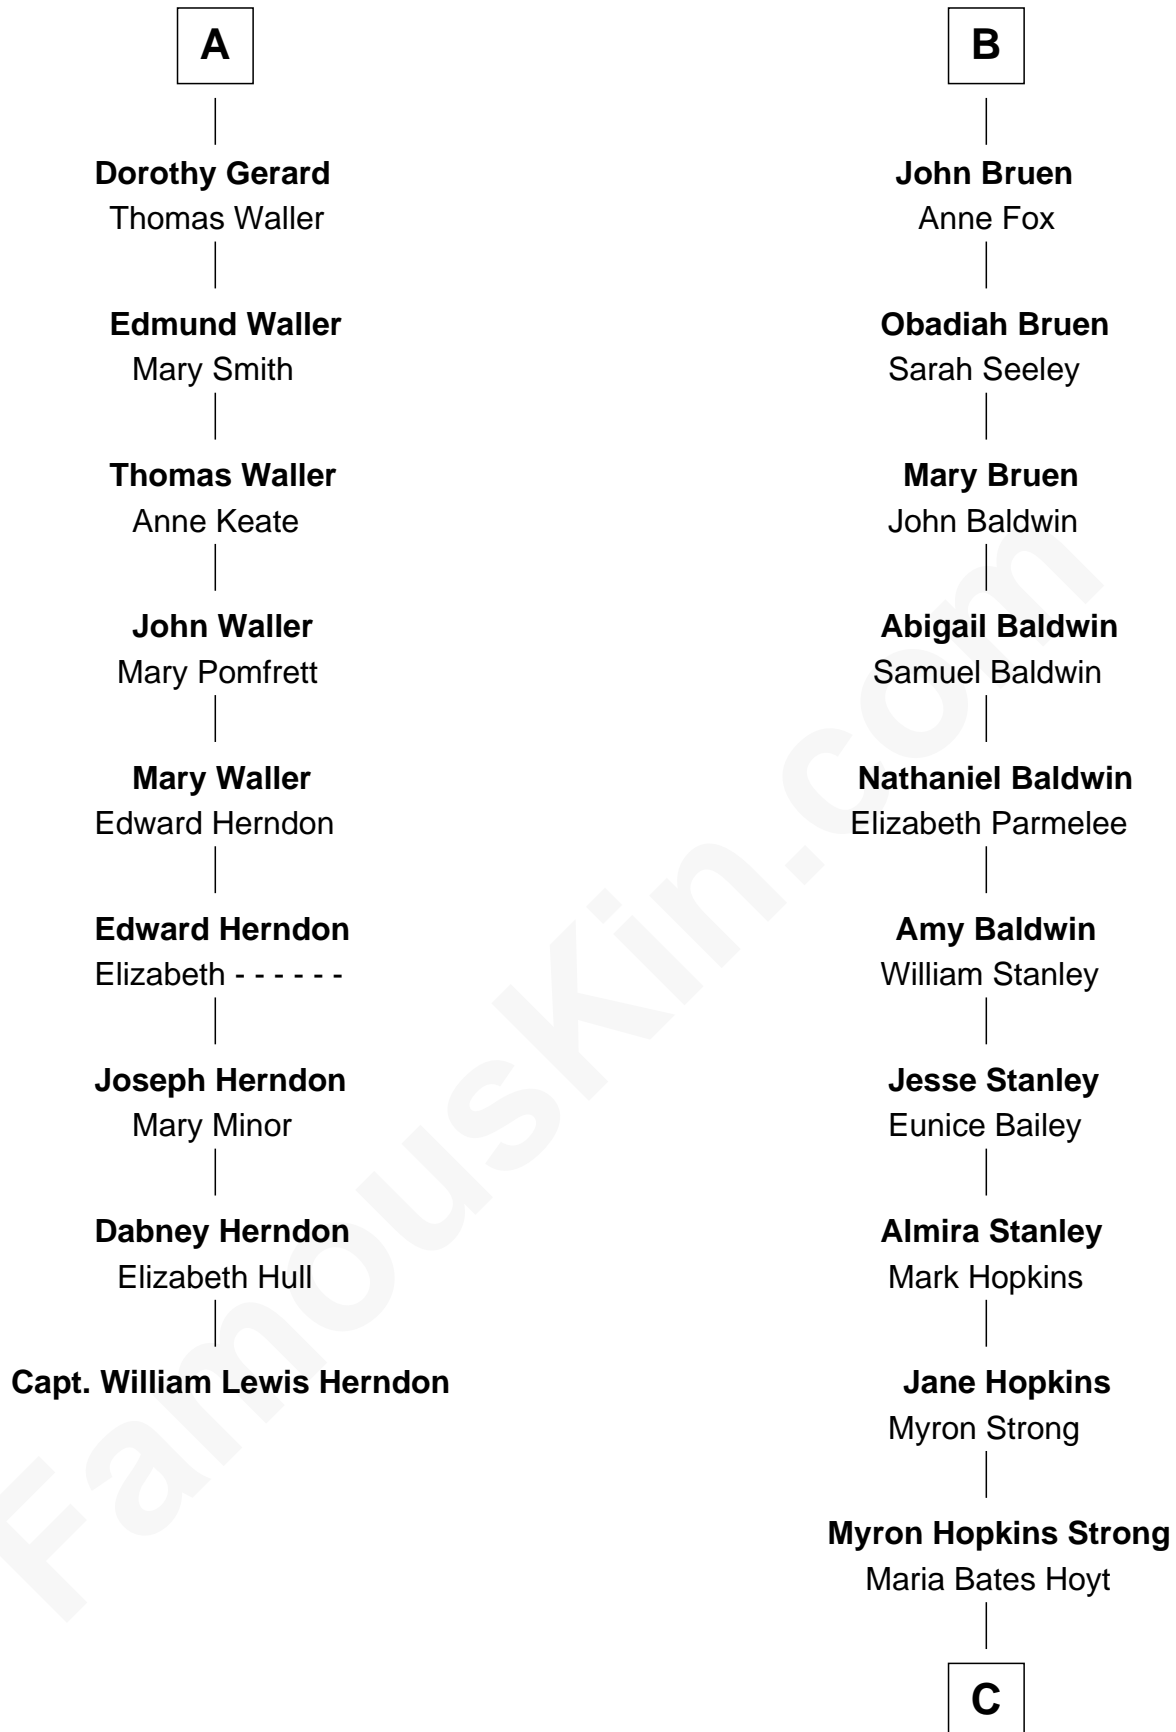

FamousKin.com
Relationship Chart of
Capt. William Lewis Herndon
Captain of the ill fated S.S. Central America

15th cousin 6 times removed of

Ben Affleck
Movie Actor

C

Mary Hoyt Strong

William R. Affleck

Myron Hopkins Strong Affleck