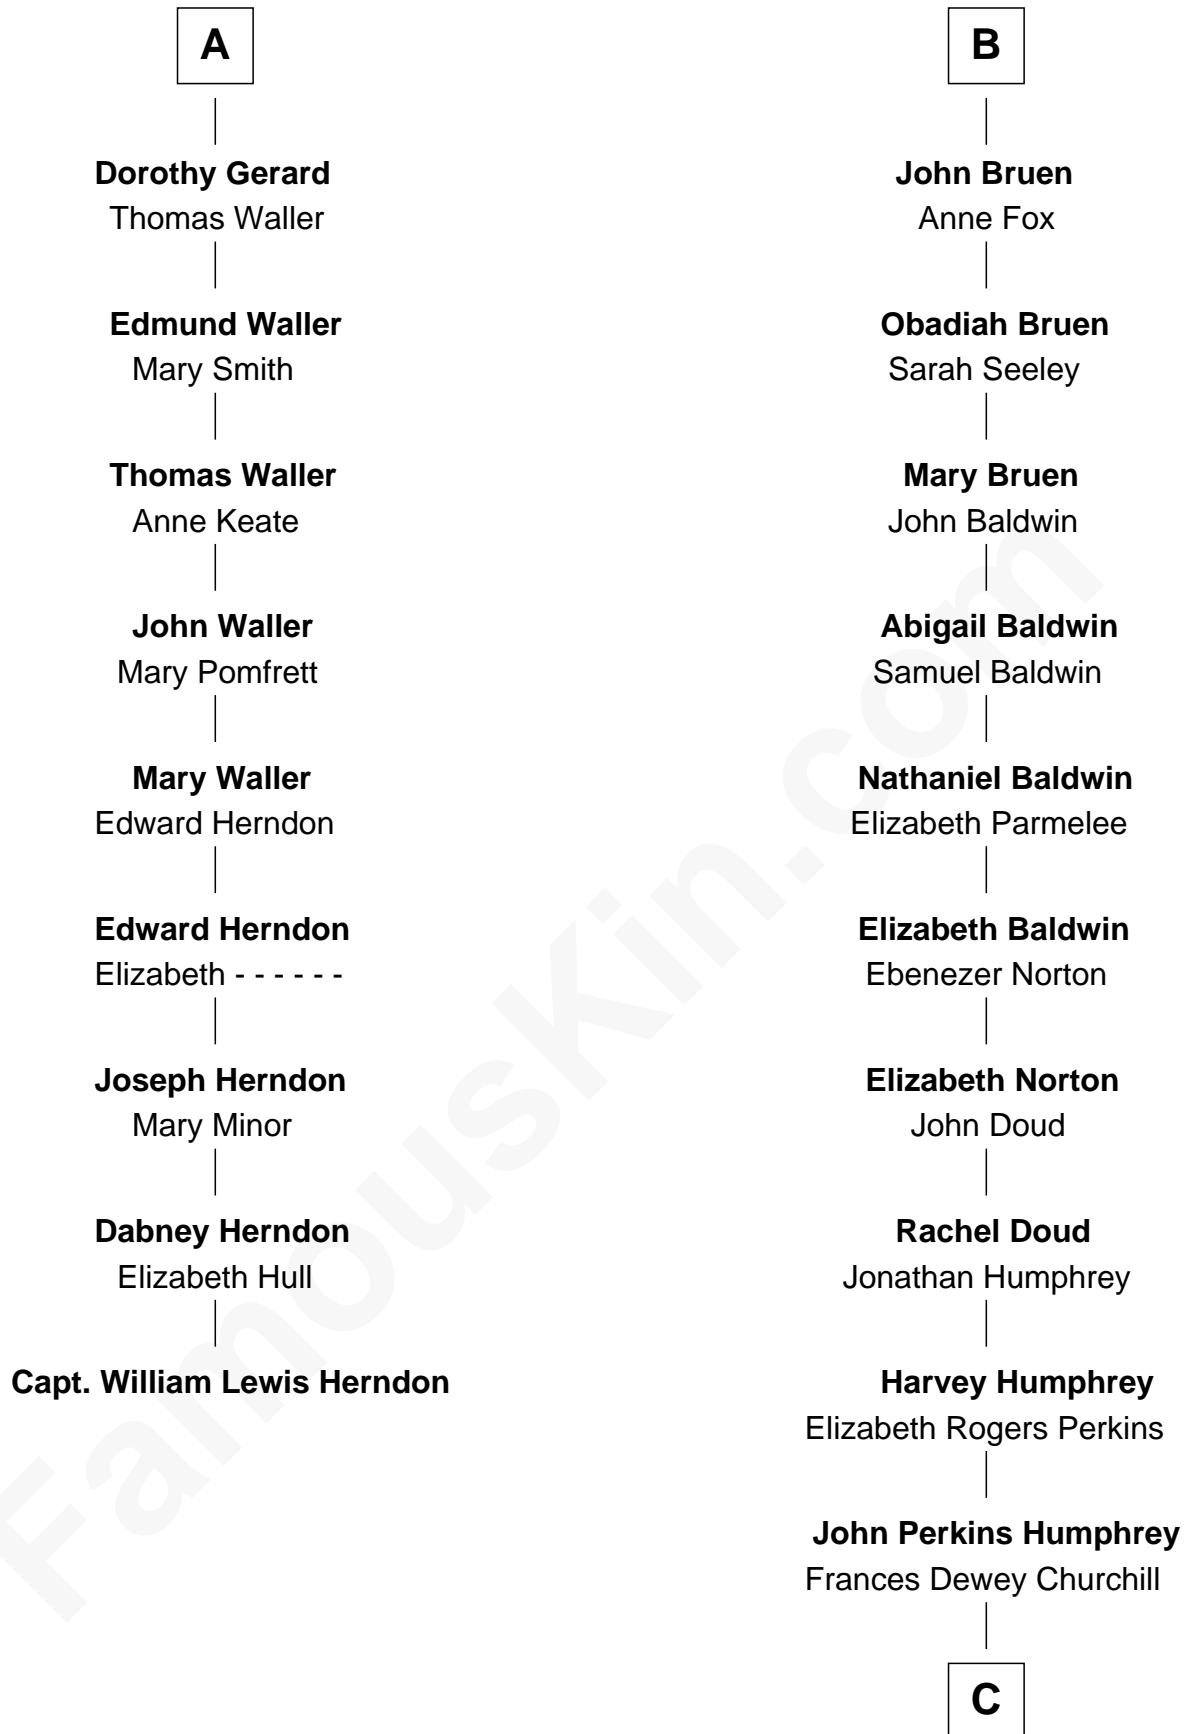

**FamousKin.com**  
**Relationship Chart of**  
**Capt. William Lewis Herndon**  
*Captain of the ill fated S.S. Central America*

15th cousin 3 times removed of

**Humphrey Bogart**  
*Movie Actor*

**C**

**Maud Humphrey**

Dr. Belmont Deforest Bogart

**Humphrey Bogart**

*Movie Actor*

FamousKin.com