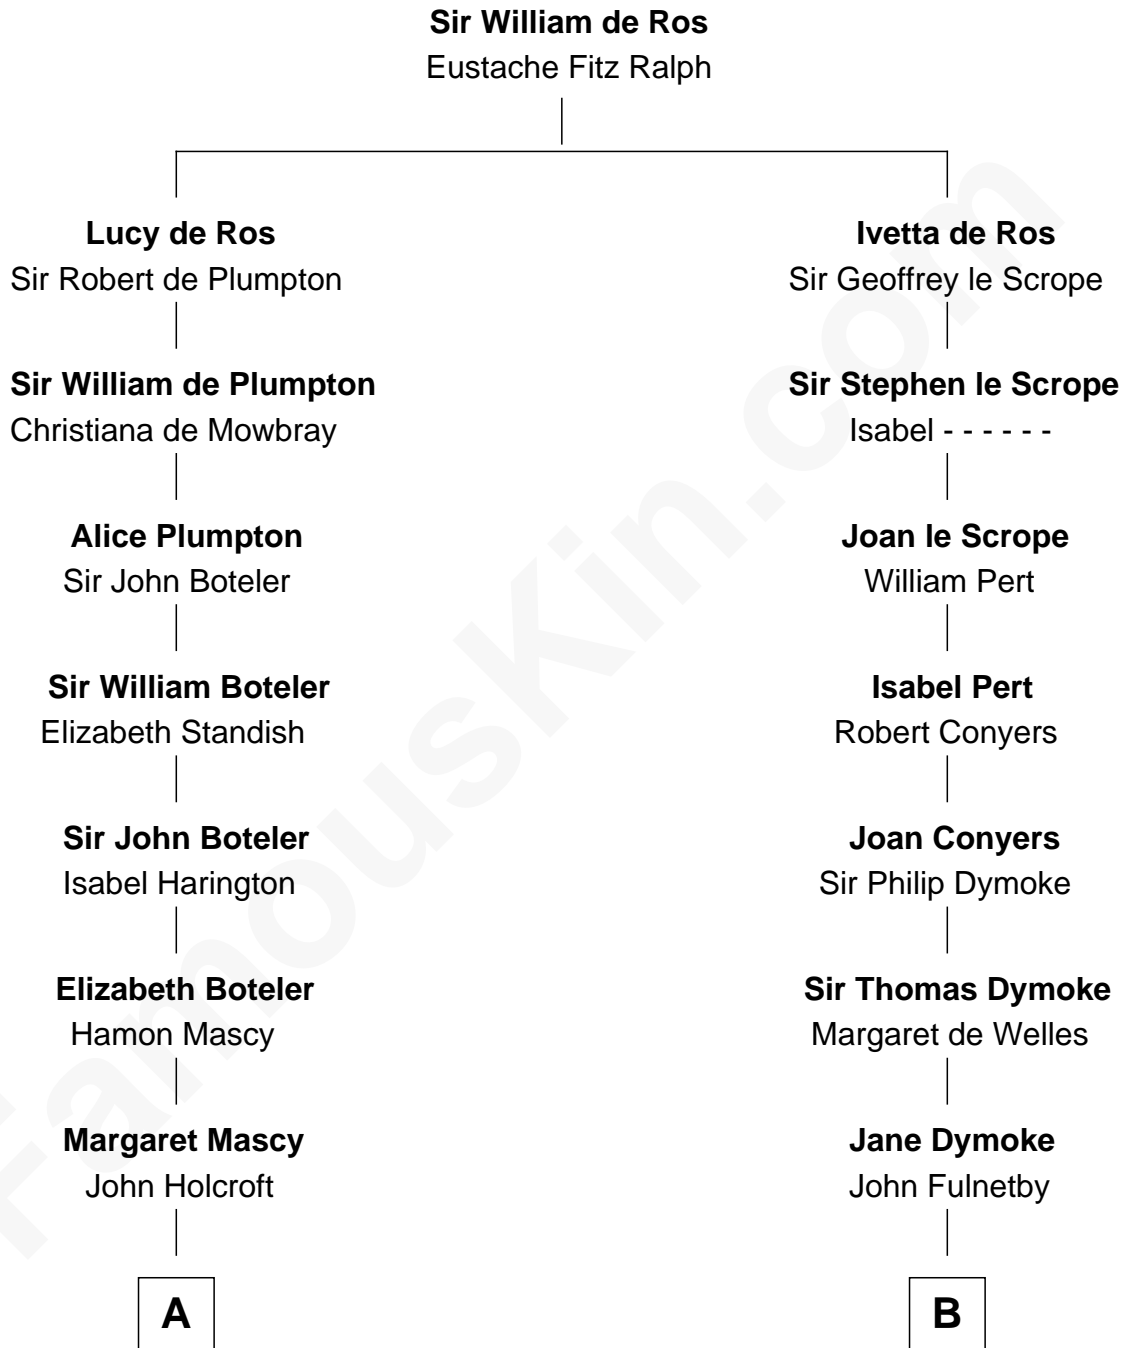

FamousKin.com

Relationship Chart of

Capt. William Lewis Herndon

Captain of the ill fated S.S. Central America

17th cousin 3 times removed of

Ray Bradbury

Author of The Martian Chronicles

C

Samuel Irving Bradbury

Mary Adell Spaulding

Samuel Hinkston Bradbury

Minnie Alice Davis

Leonard Spaulding Bradbury

Esther Marie Moberg

Ray Bradbury

Author of The Martian Chronicles