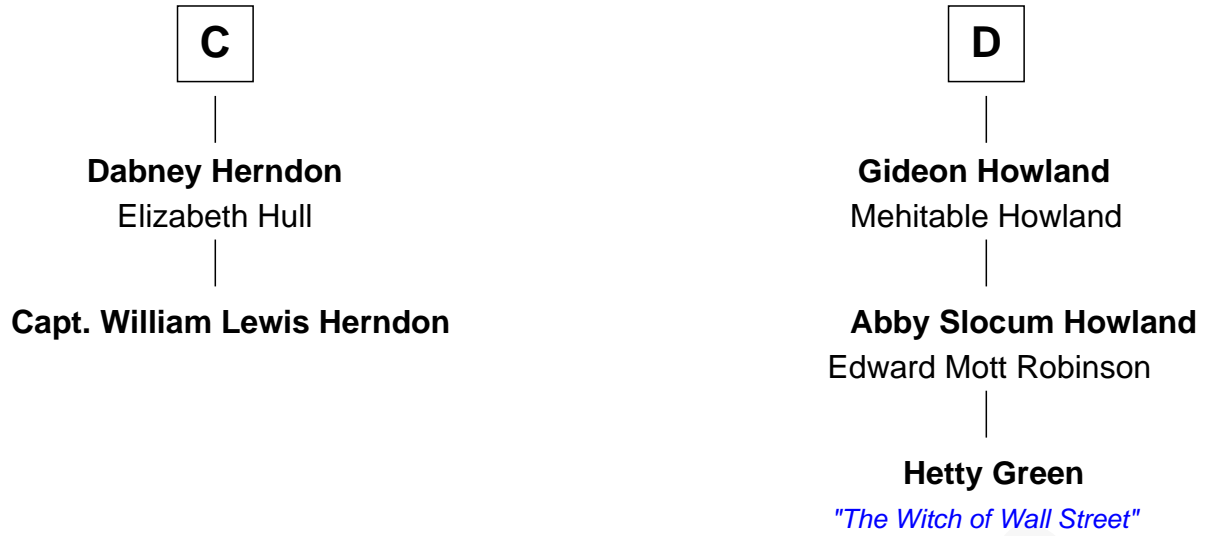

FamousKin.com
Relationship Chart of
Capt. William Lewis Herndon
Captain of the ill fated S.S. Central America

18th cousin 1 time removed of

Hetty Green
"The Witch of Wall Street"

FamousKin.com