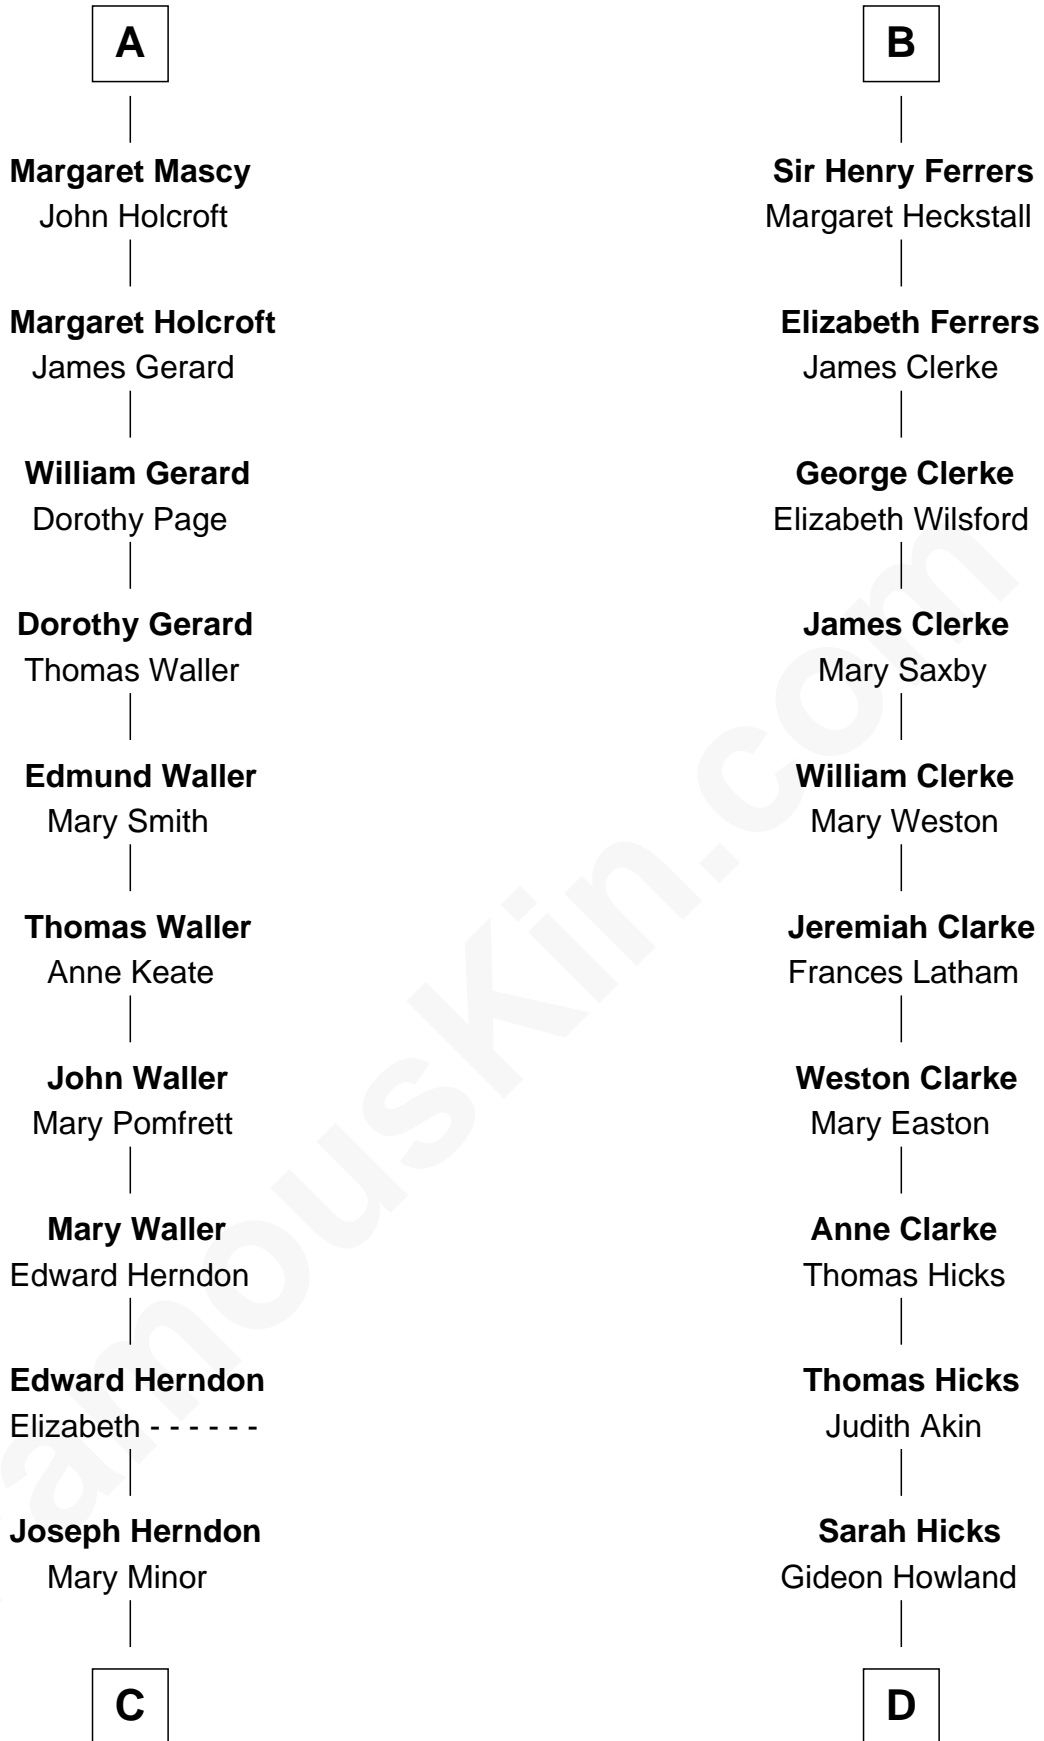

FamousKin.com
Relationship Chart of
Capt. William Lewis Herndon
Captain of the ill fated S.S. Central America

18th cousin 1 time removed of

Hetty Green
"The Witch of Wall Street"

FamousKin.com