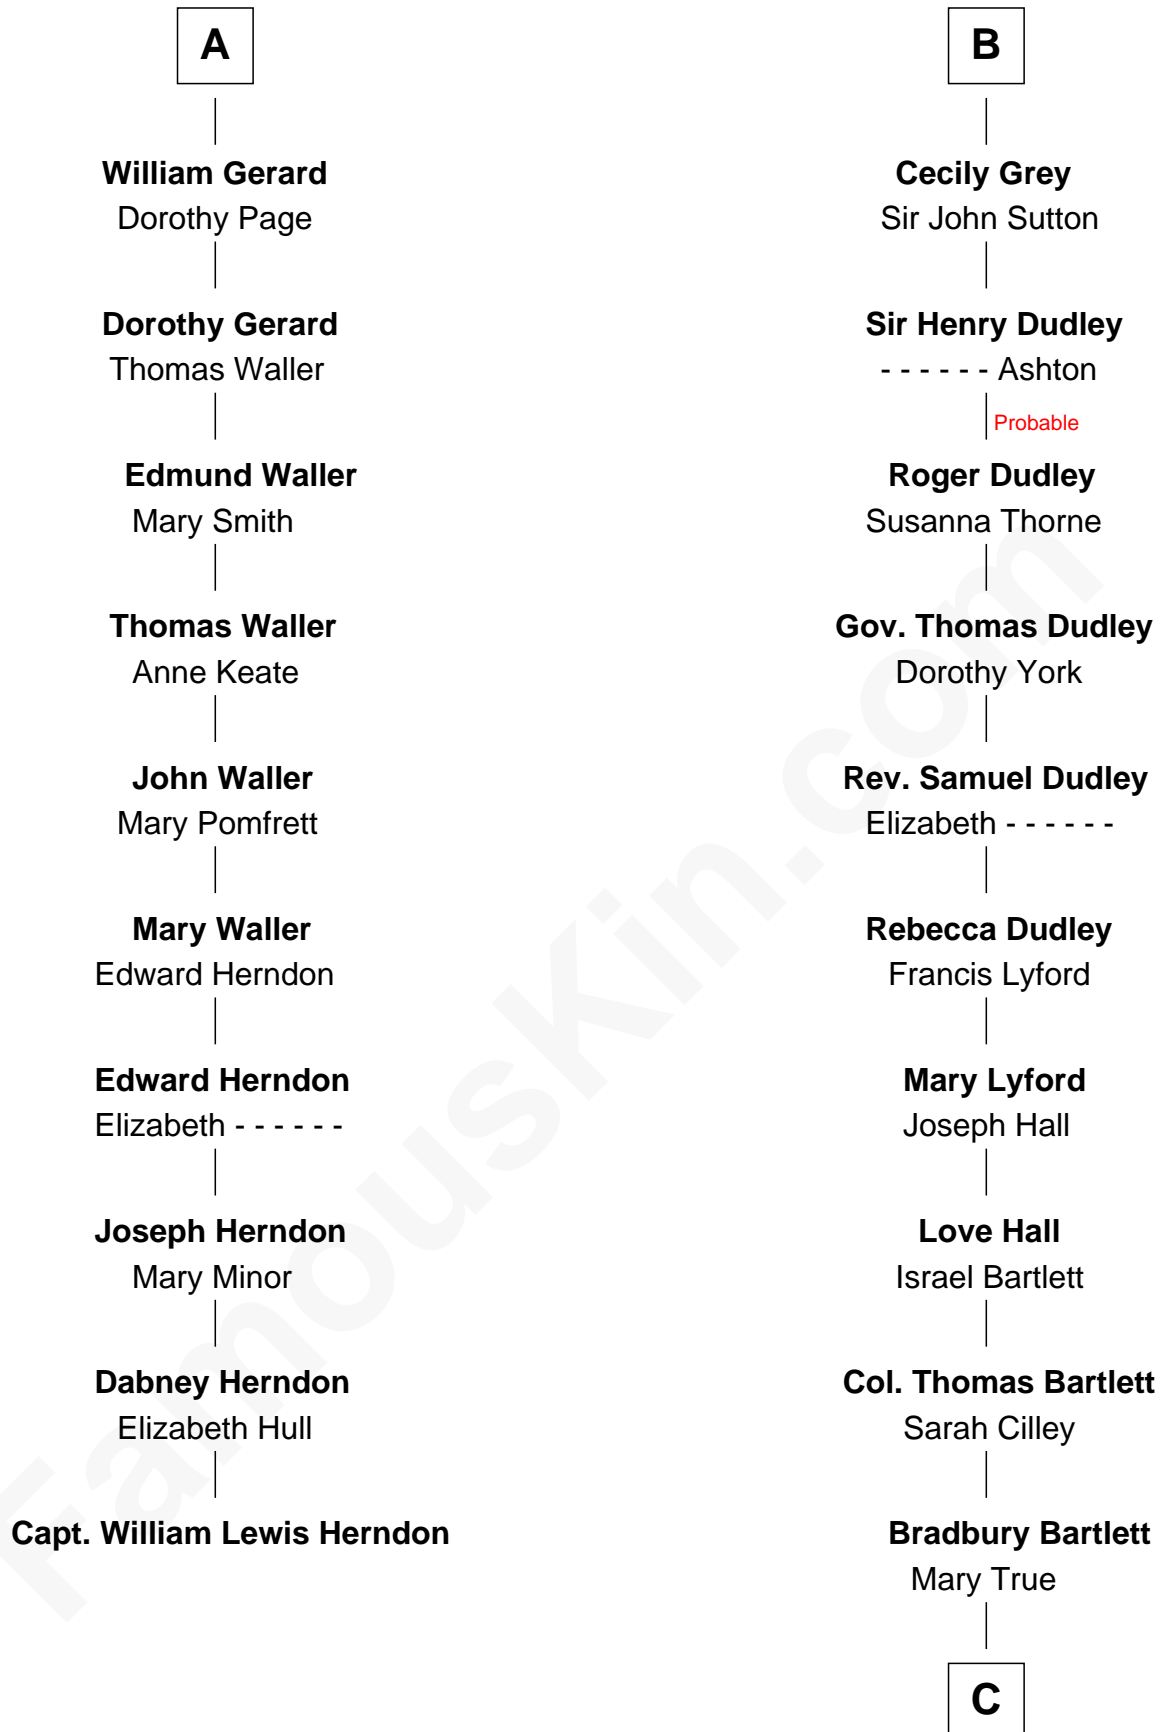

**FamousKin.com**  
**Relationship Chart of**  
**Capt. William Lewis Herndon**  
*Captain of the ill fated S.S. Central America*

**16th cousin 4 times removed of**

**Alan Shepard**  
*Mercury and Apollo Astronaut*

C

**Thomas Bradbury Bartlett**  
Victoria Elizabeth Williams Cilley

**Annie Elizabeth Bartlett**  
Frederick Johnson Shepard

**Alan Bartlett Shepard**  
Pauline Renza Emerson

**Alan Shepard**  
*Mercury and Apollo Astronaut*