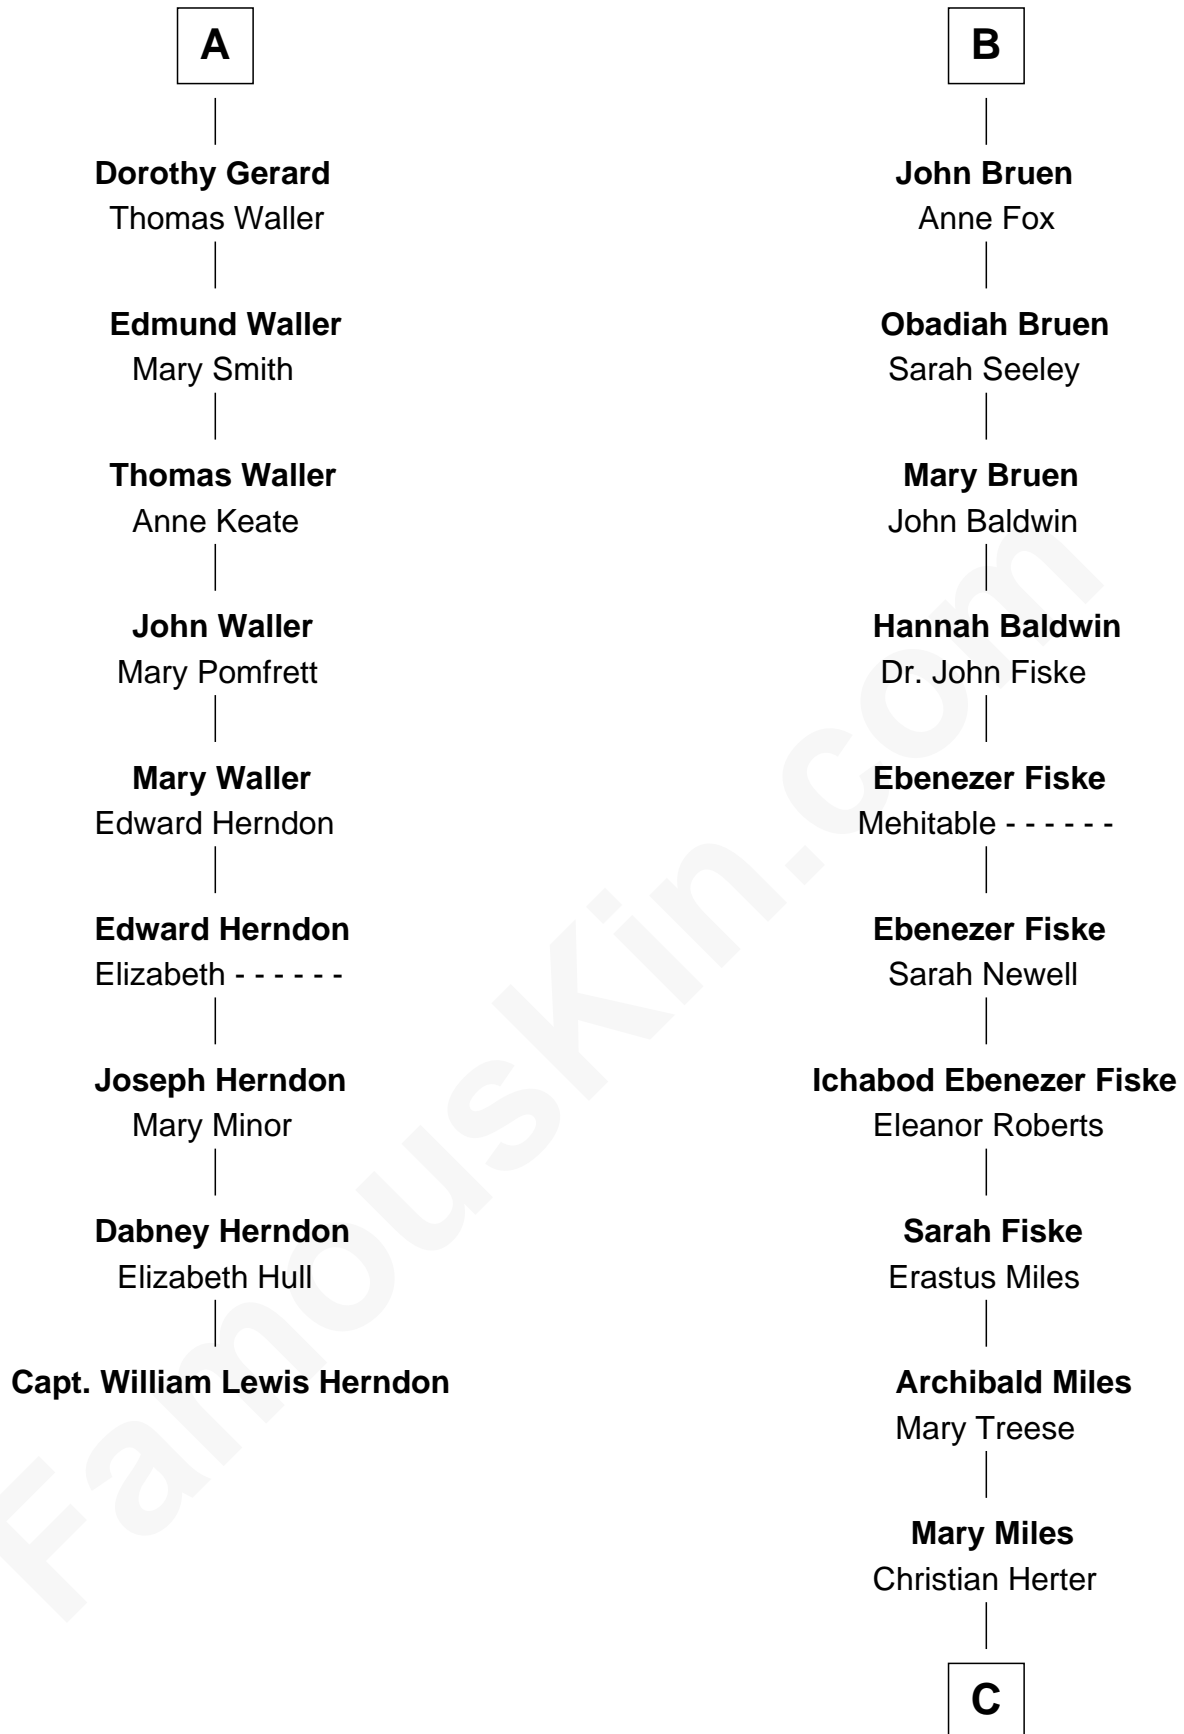

FamousKin.com
Relationship Chart of
Capt. William Lewis Herndon
Captain of the ill fated S.S. Central America

15th cousin 3 times removed of

Christian Herter
59th Governor of Massachusetts

C

Albert Herter
Adele McGinnis

Christian Herter
59th Governor of Massachusetts

FamousKin.com